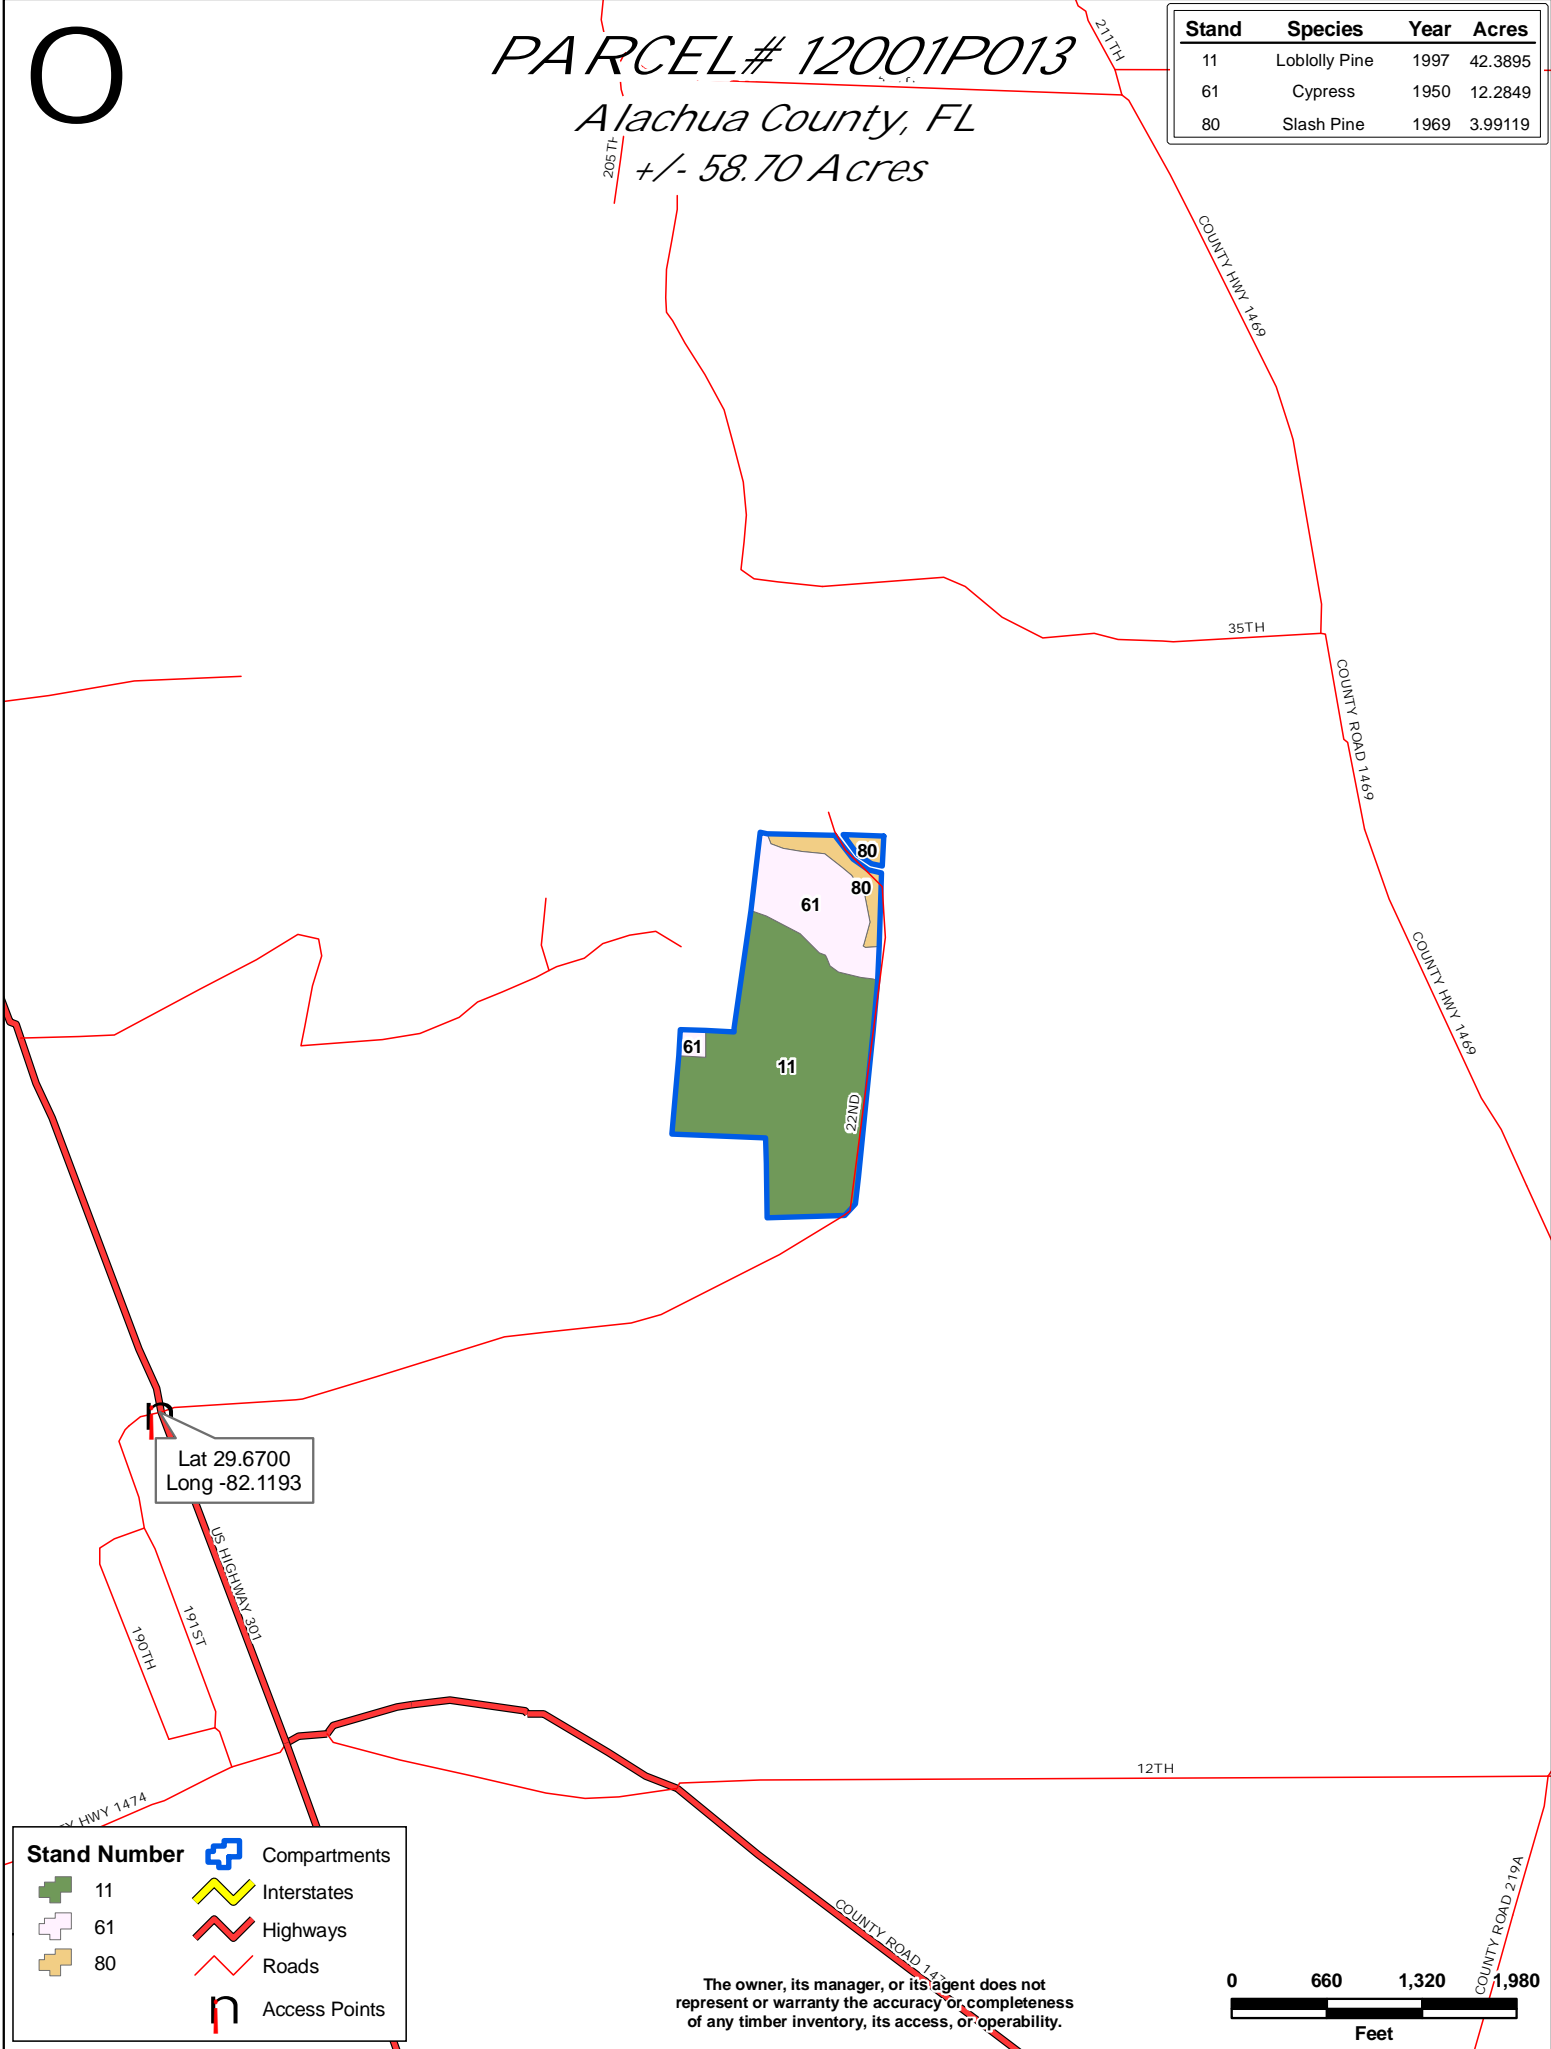

# PARCEL# 12001P013

Alachua County, FL

+/- 58.70 Acres

Stand	Species	Year	Acres
11	Loblolly Pine	1997	42.3895
61	Cypress	1950	12.2849
80	Slash Pine	1969	3.99119

Lat 29.6700  
Long -82.1193

**Stand Number**

- 11
- 61
- 80

**Legend**

- Compartments
- Interstates
- Highways
- Roads
- Access Points

The owner, its manager, or its agent does not represent or warranty the accuracy or completeness of any timber inventory, its access, or operability.