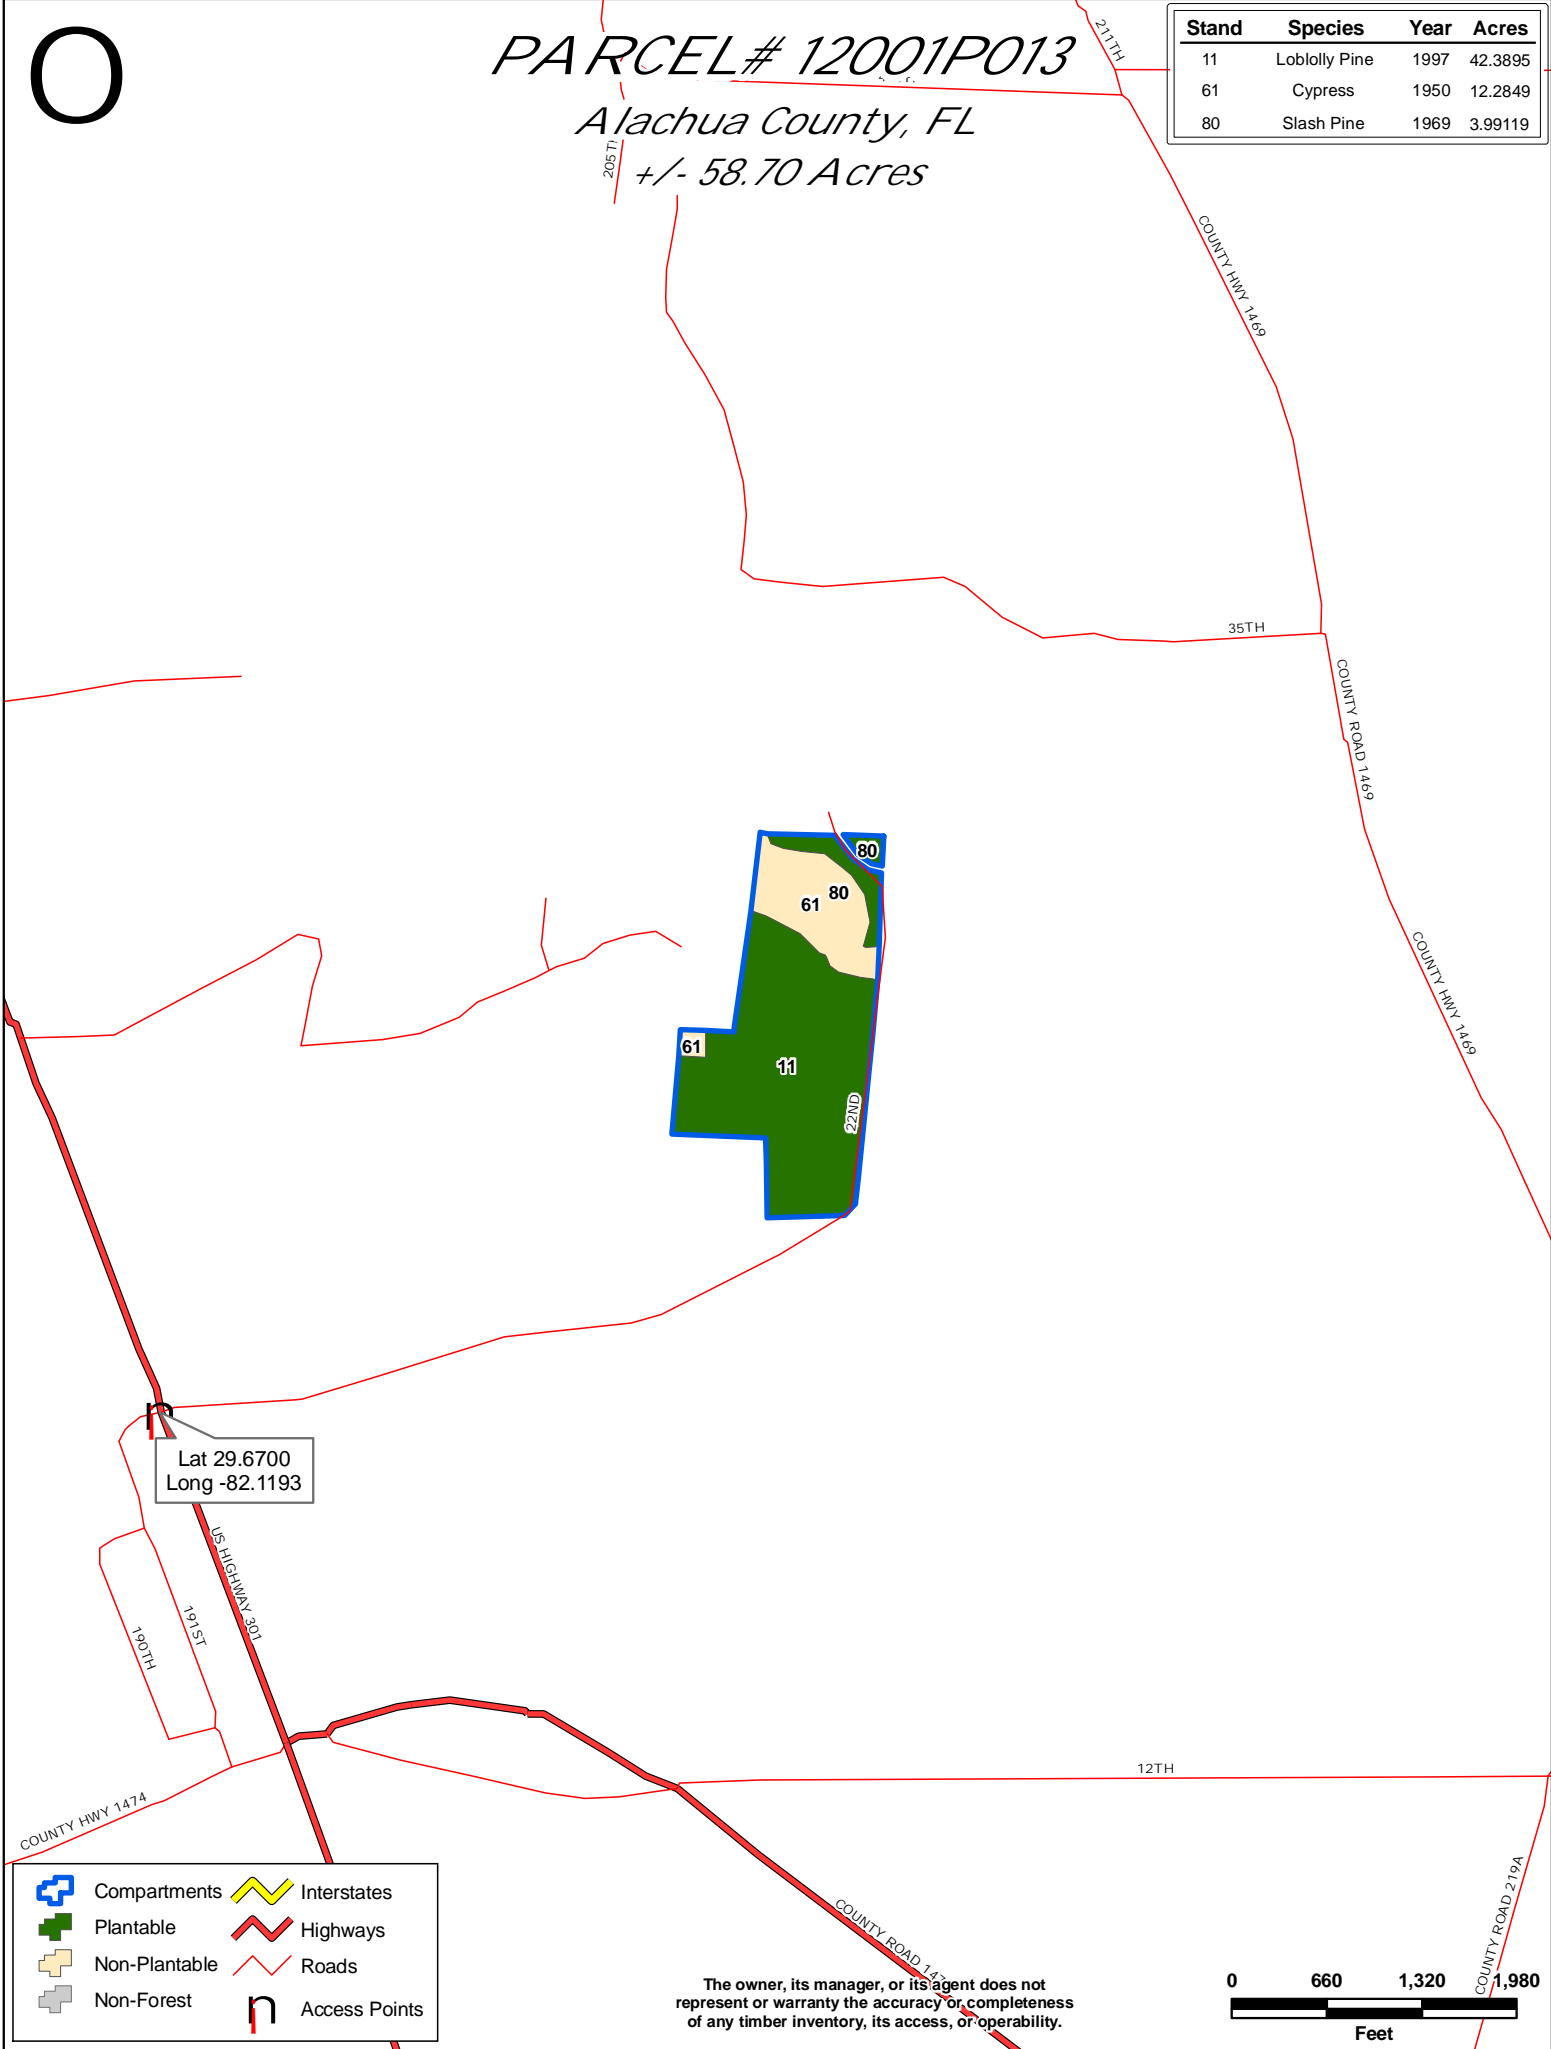

PARCEL# 12001P013

Alachua County, FL

+/- 58.70 Acres

Stand	Species	Year	Acres
11	Loblolly Pine	1997	42.3895
61	Cypress	1950	12.2849
80	Slash Pine	1969	3.99119

Lat 29.6700
Long -82.1193

	Compartments		Interstates
	Plantable		Highways
	Non-Plantable		Roads
	Non-Forest		Access Points