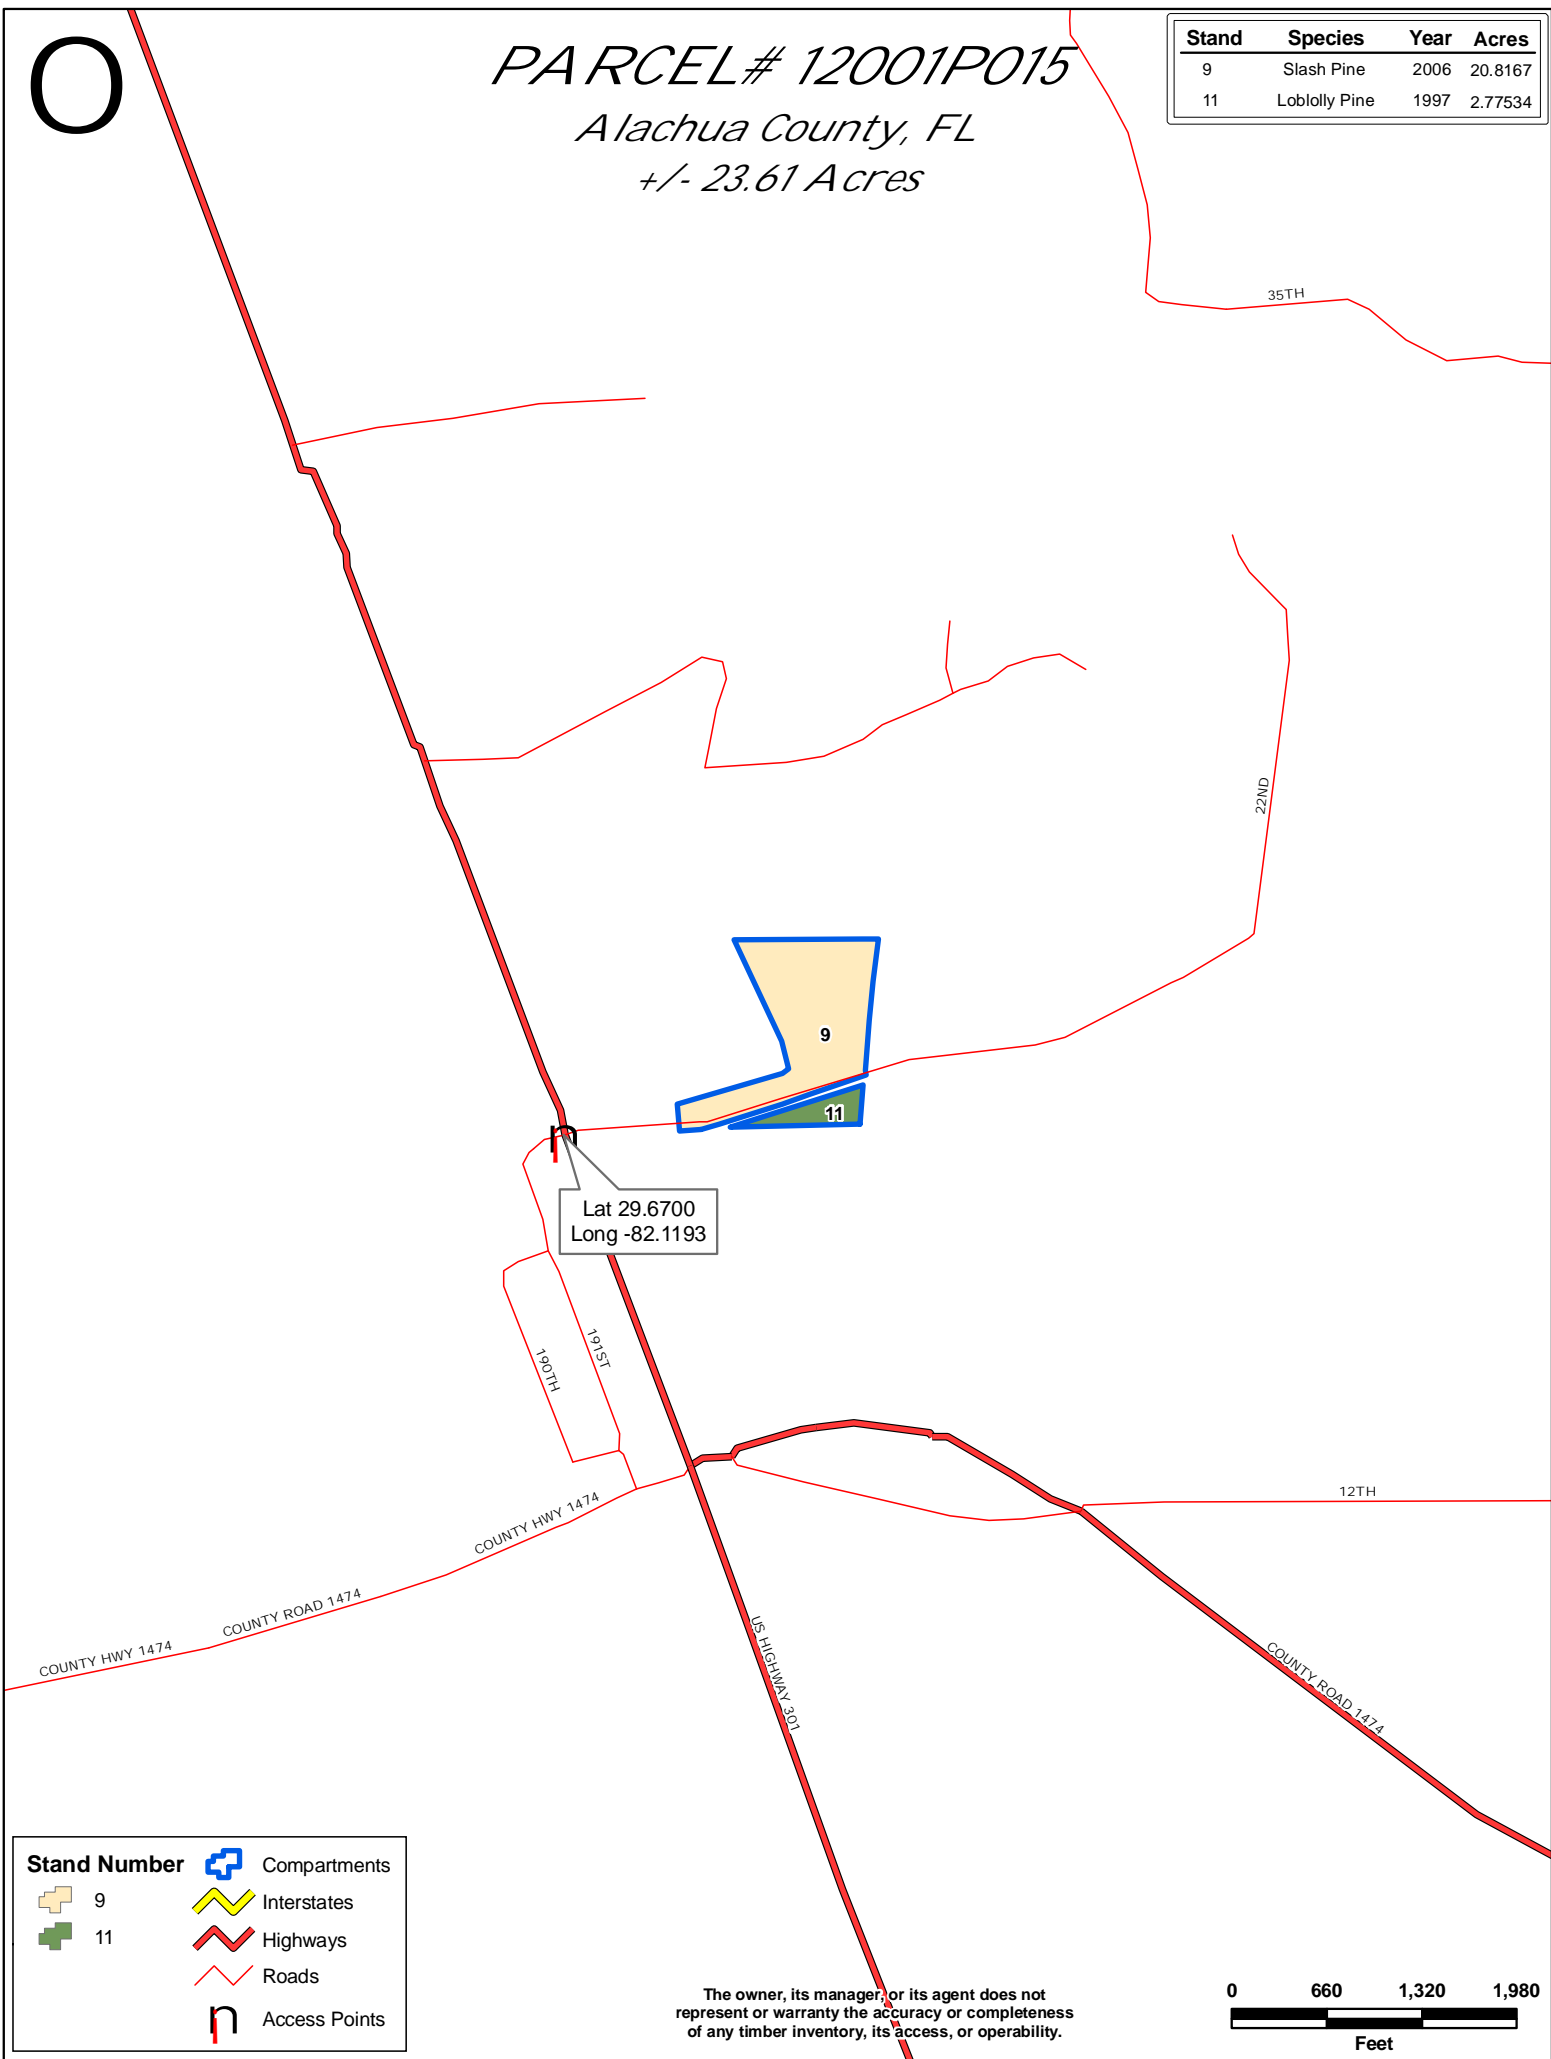

PARCEL# 12001P015
Alachua County, FL
+/- 23.61 Acres

Stand	Species	Year	Acres
9	Slash Pine	2006	20.8167
11	Loblolly Pine	1997	2.77534

Lat 29.6700
 Long -82.1193

Stand Number	Compartments
9	Interstates
11	Highways
	Roads
	Access Points