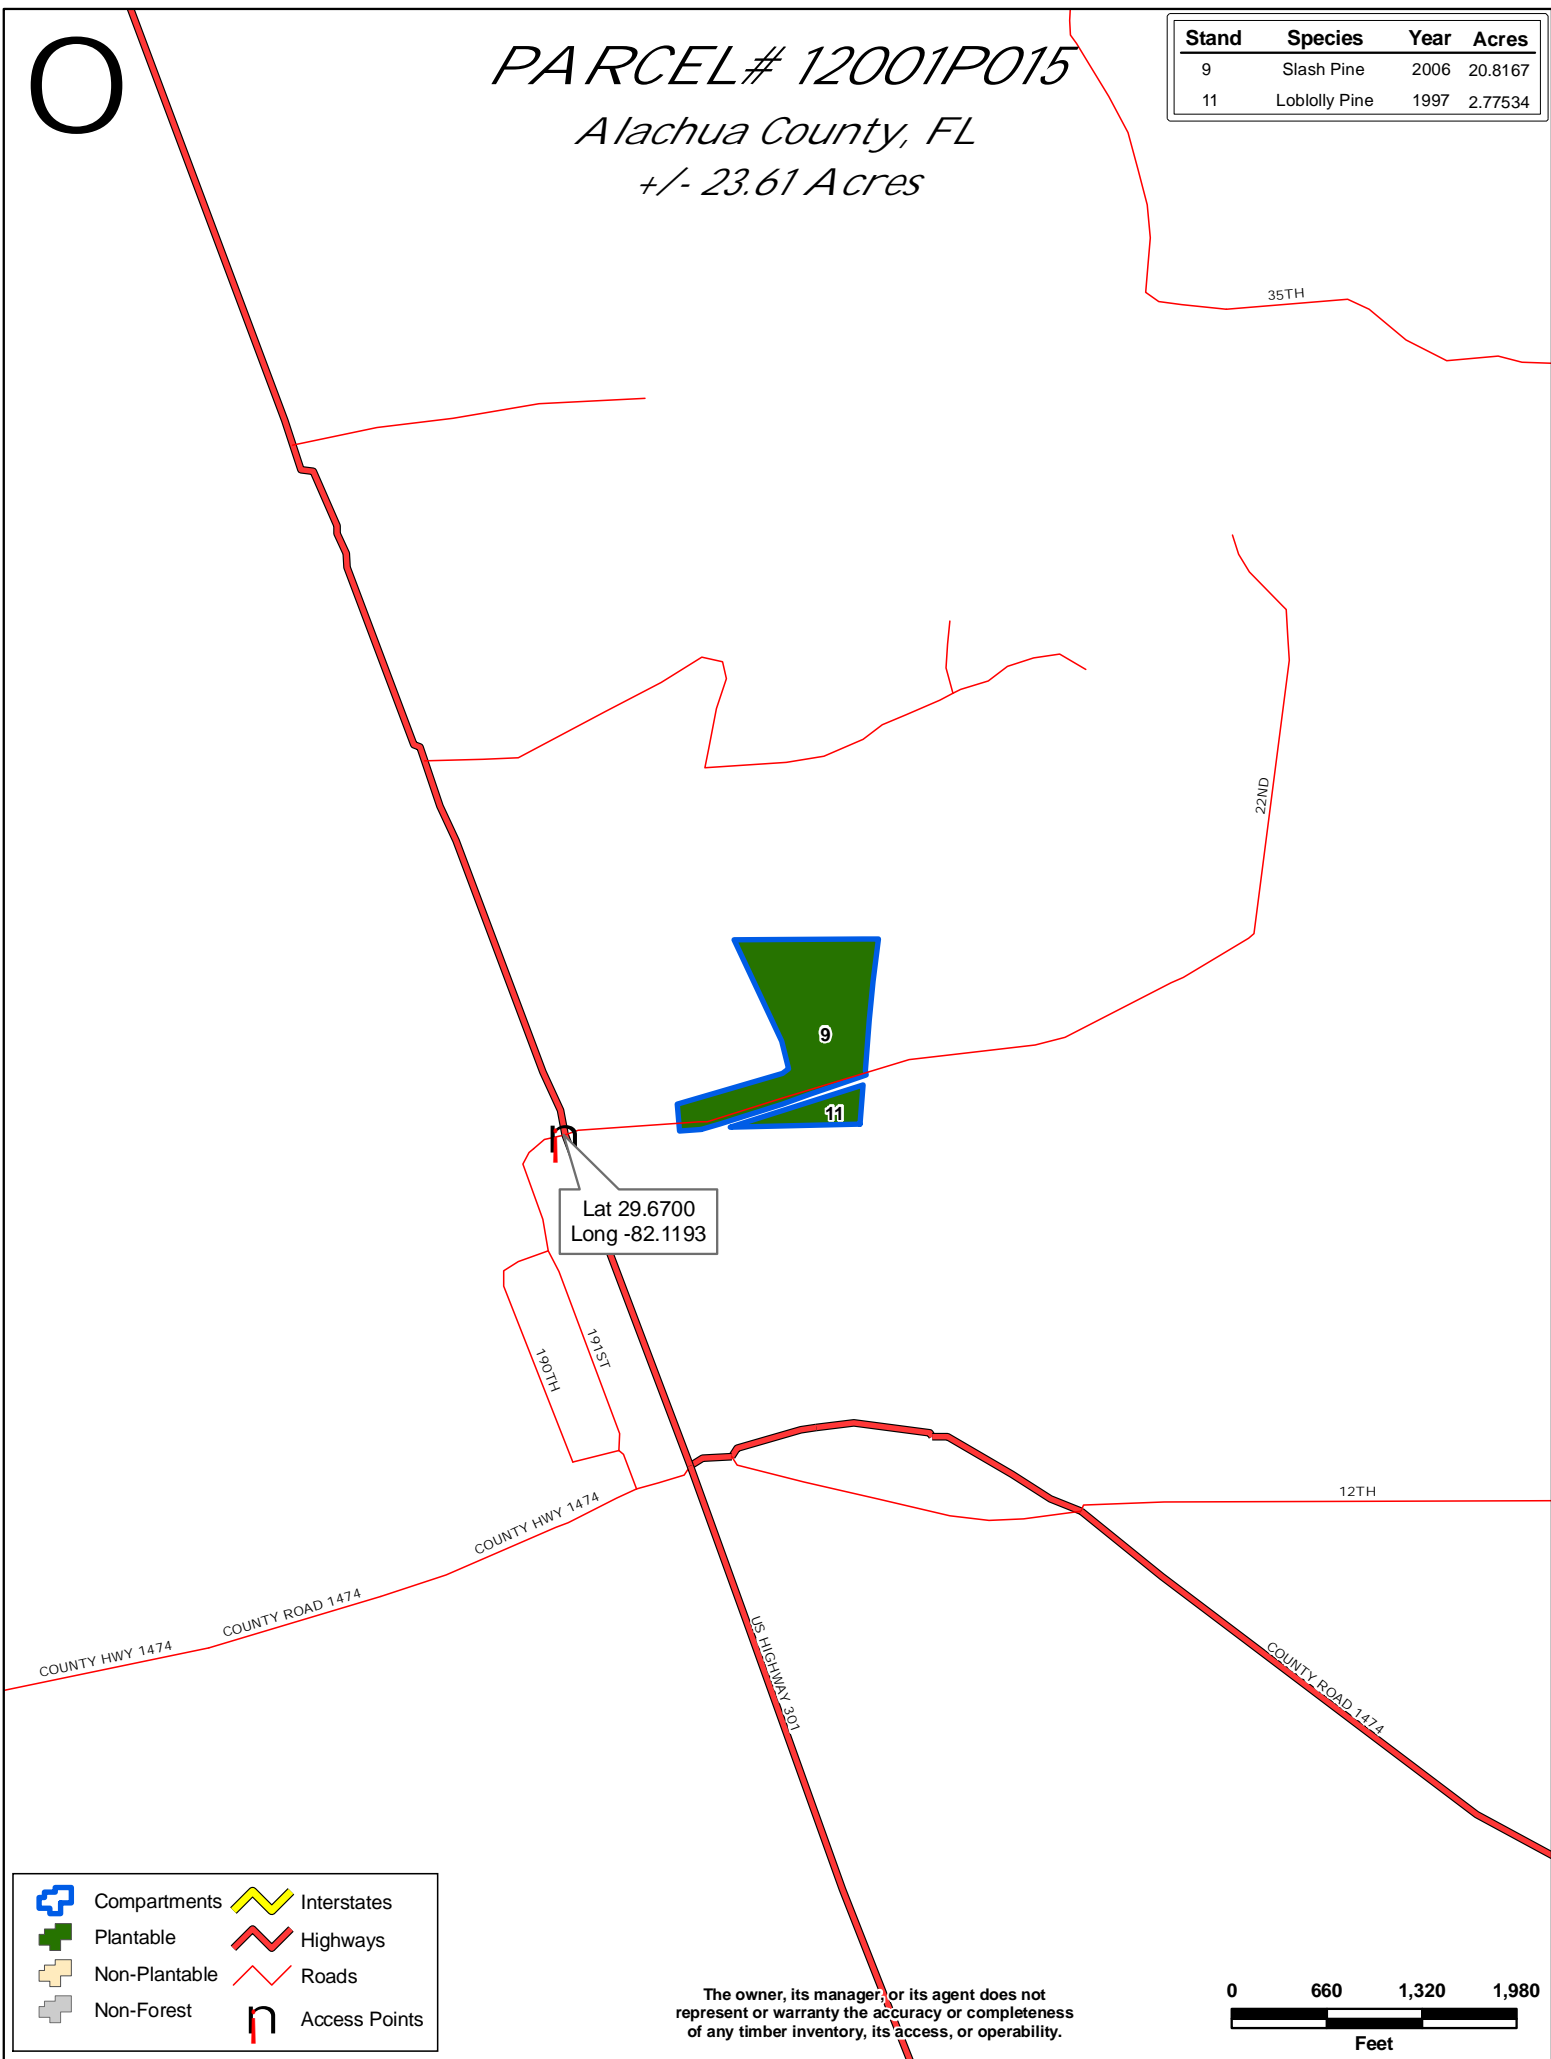

PARCEL# 12001P015

Alachua County, FL

+/- 23.61 Acres

Stand	Species	Year	Acres
9	Slash Pine	2006	20.8167
11	Loblolly Pine	1997	2.77534

Lat 29.6700
Long -82.1193

	Compartments		Interstates
	Plantable		Highways
	Non-Plantable		Roads
	Non-Forest		Access Points