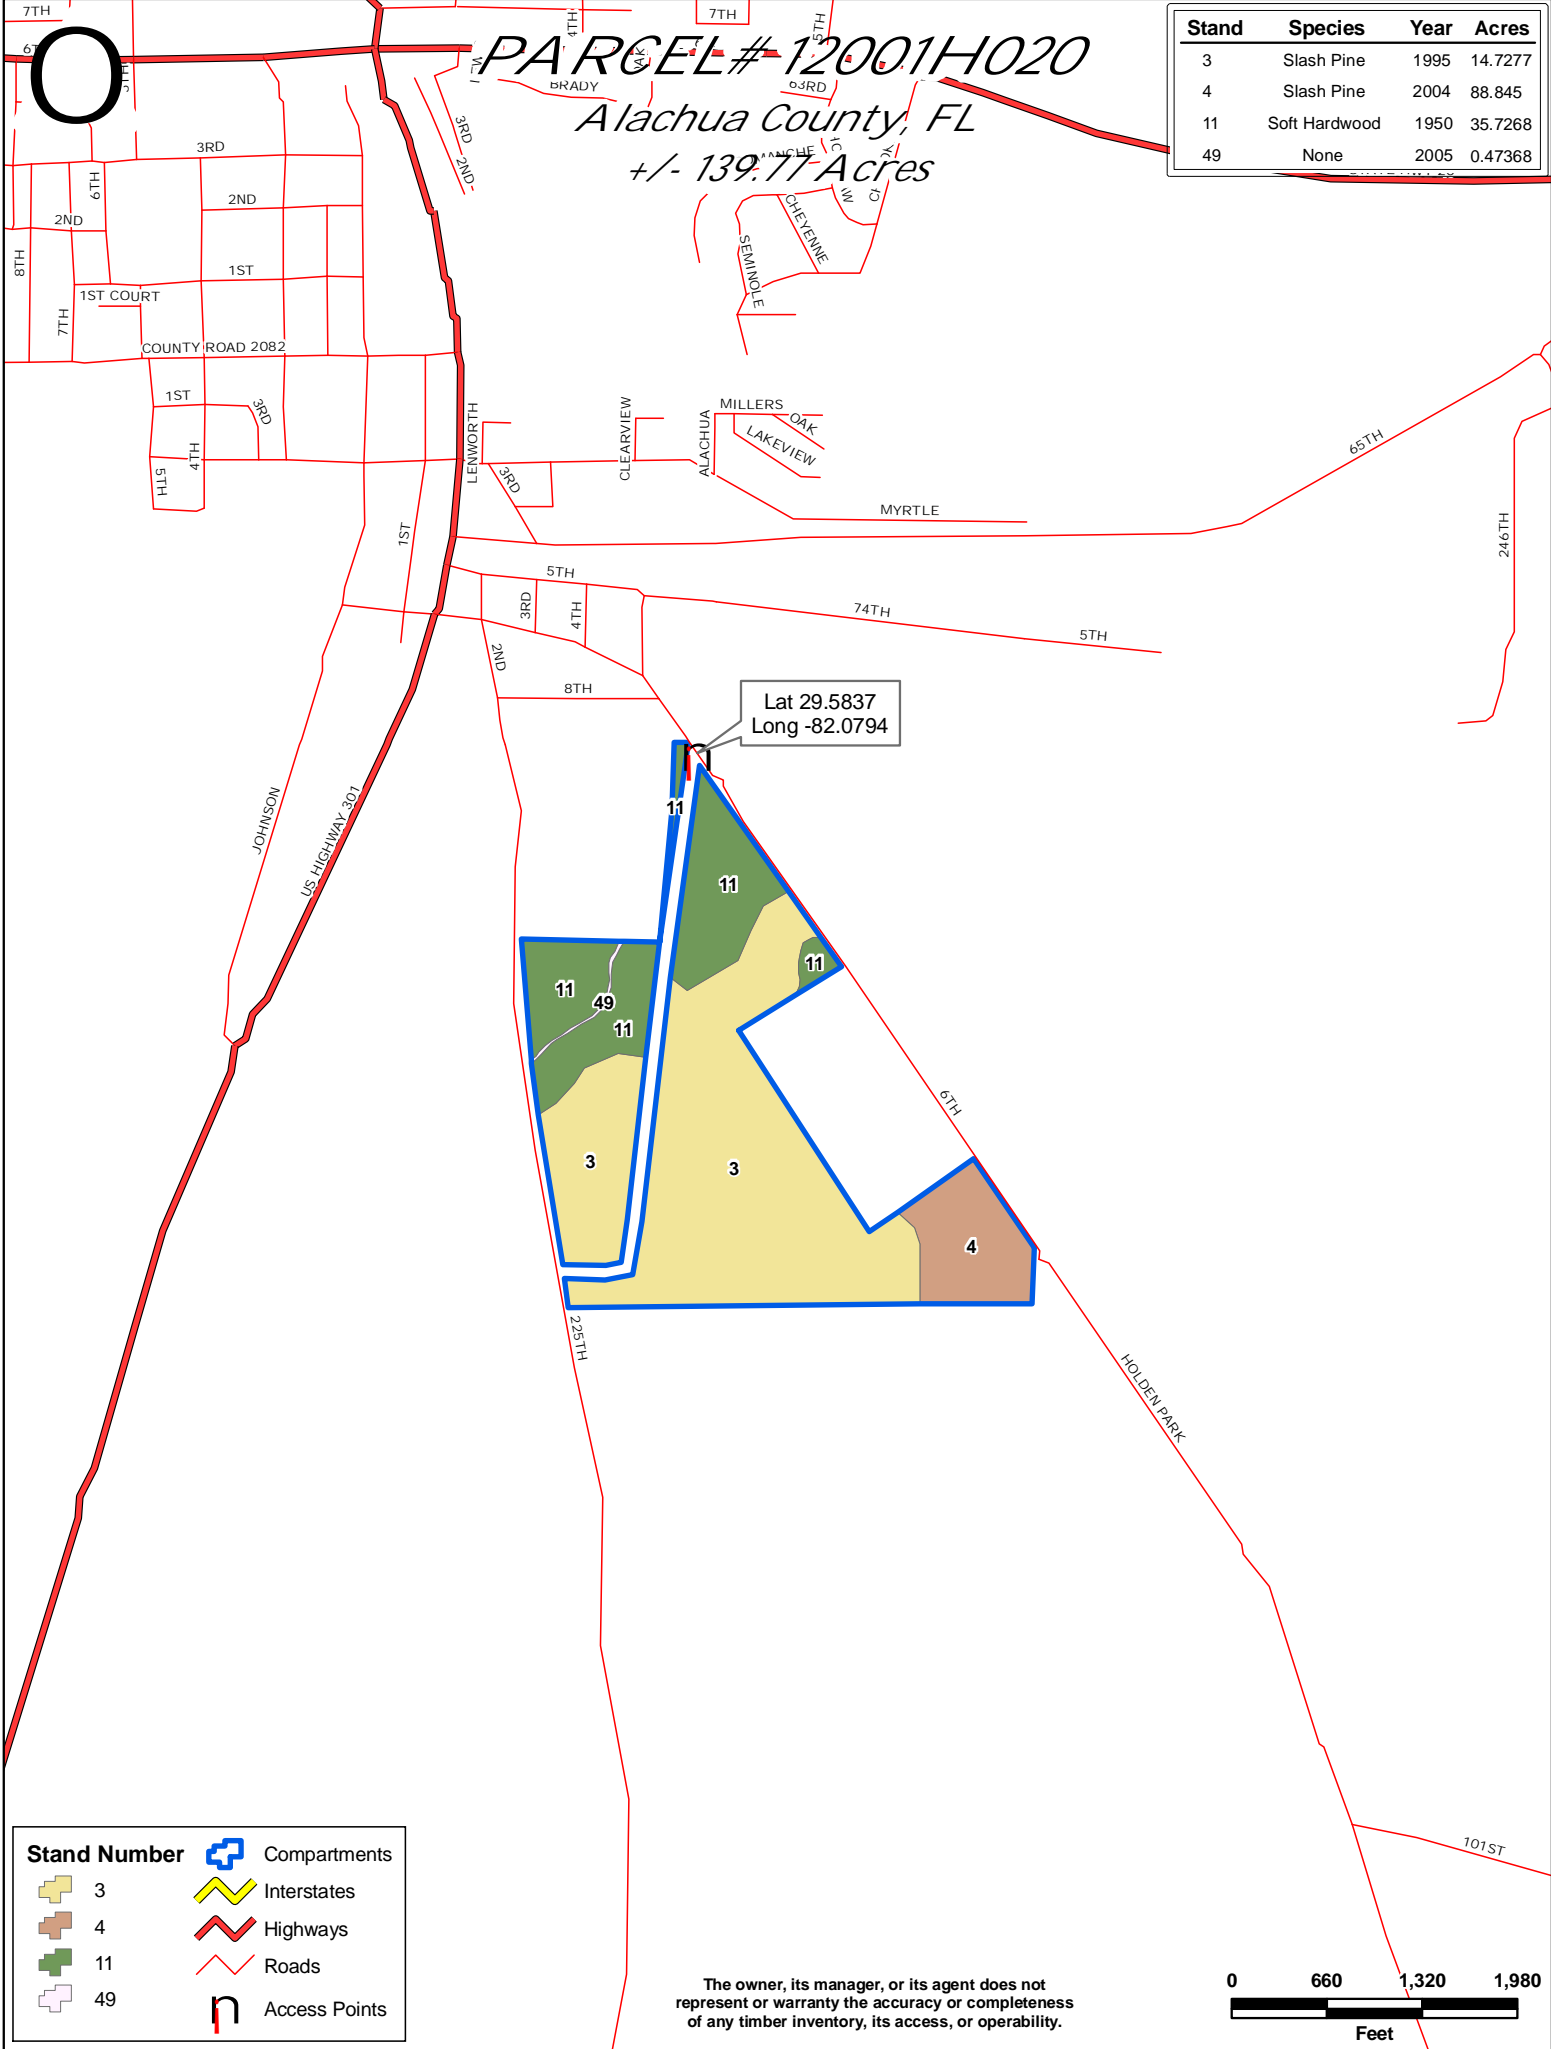

# PARCEL # 12001H020

## Alachua County, FL

### +/- 139.77 Acres

Stand	Species	Year	Acres
3	Slash Pine	1995	14.7277
4	Slash Pine	2004	88.845
11	Soft Hardwood	1950	35.7268
49	None	2005	0.47368

Lat 29.5837  
Long -82.0794

Stand Number	Compartments
3	Interstates
4	Highways
11	Roads
49	Access Points