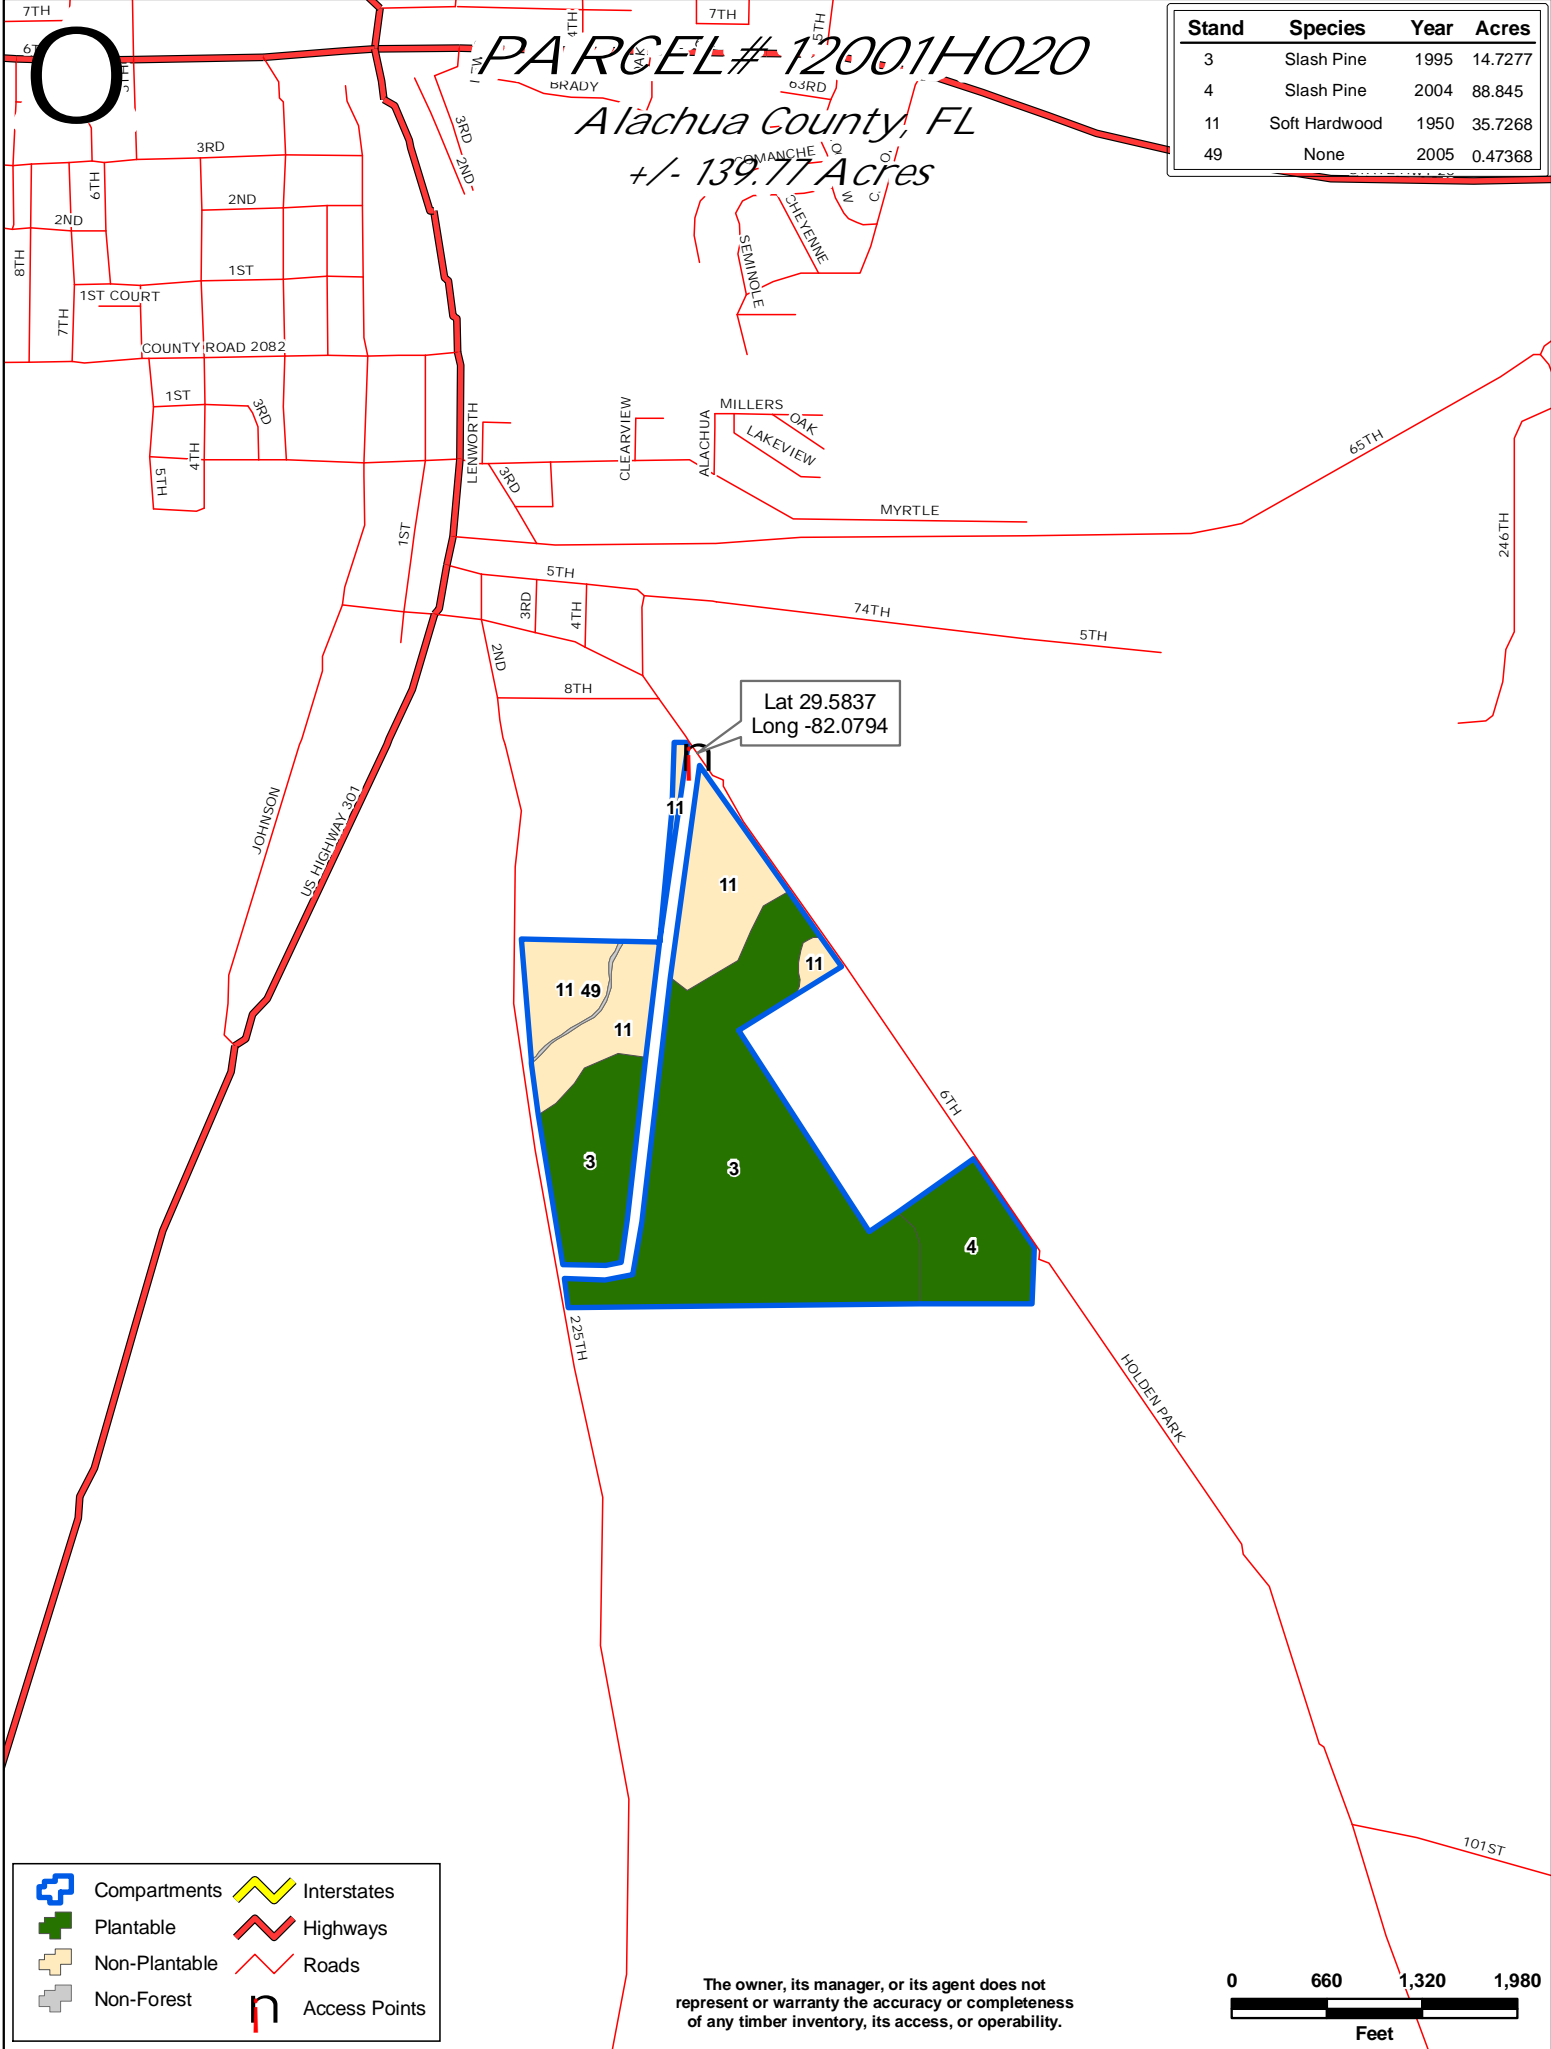

# PARCEL # 12001H020

Alachua County, FL  
 +/- 139.77 Acres

Stand	Species	Year	Acres
3	Slash Pine	1995	14.7277
4	Slash Pine	2004	88.845
11	Soft Hardwood	1950	35.7268
49	None	2005	0.47368

Lat 29.5837  
 Long -82.0794

	Compartments		Interstates
	Plantable		Highways
	Non-Plantable		Roads
	Non-Forest		Access Points

The owner, its manager, or its agent does not represent or warranty the accuracy or completeness of any timber inventory, its access, or operability.