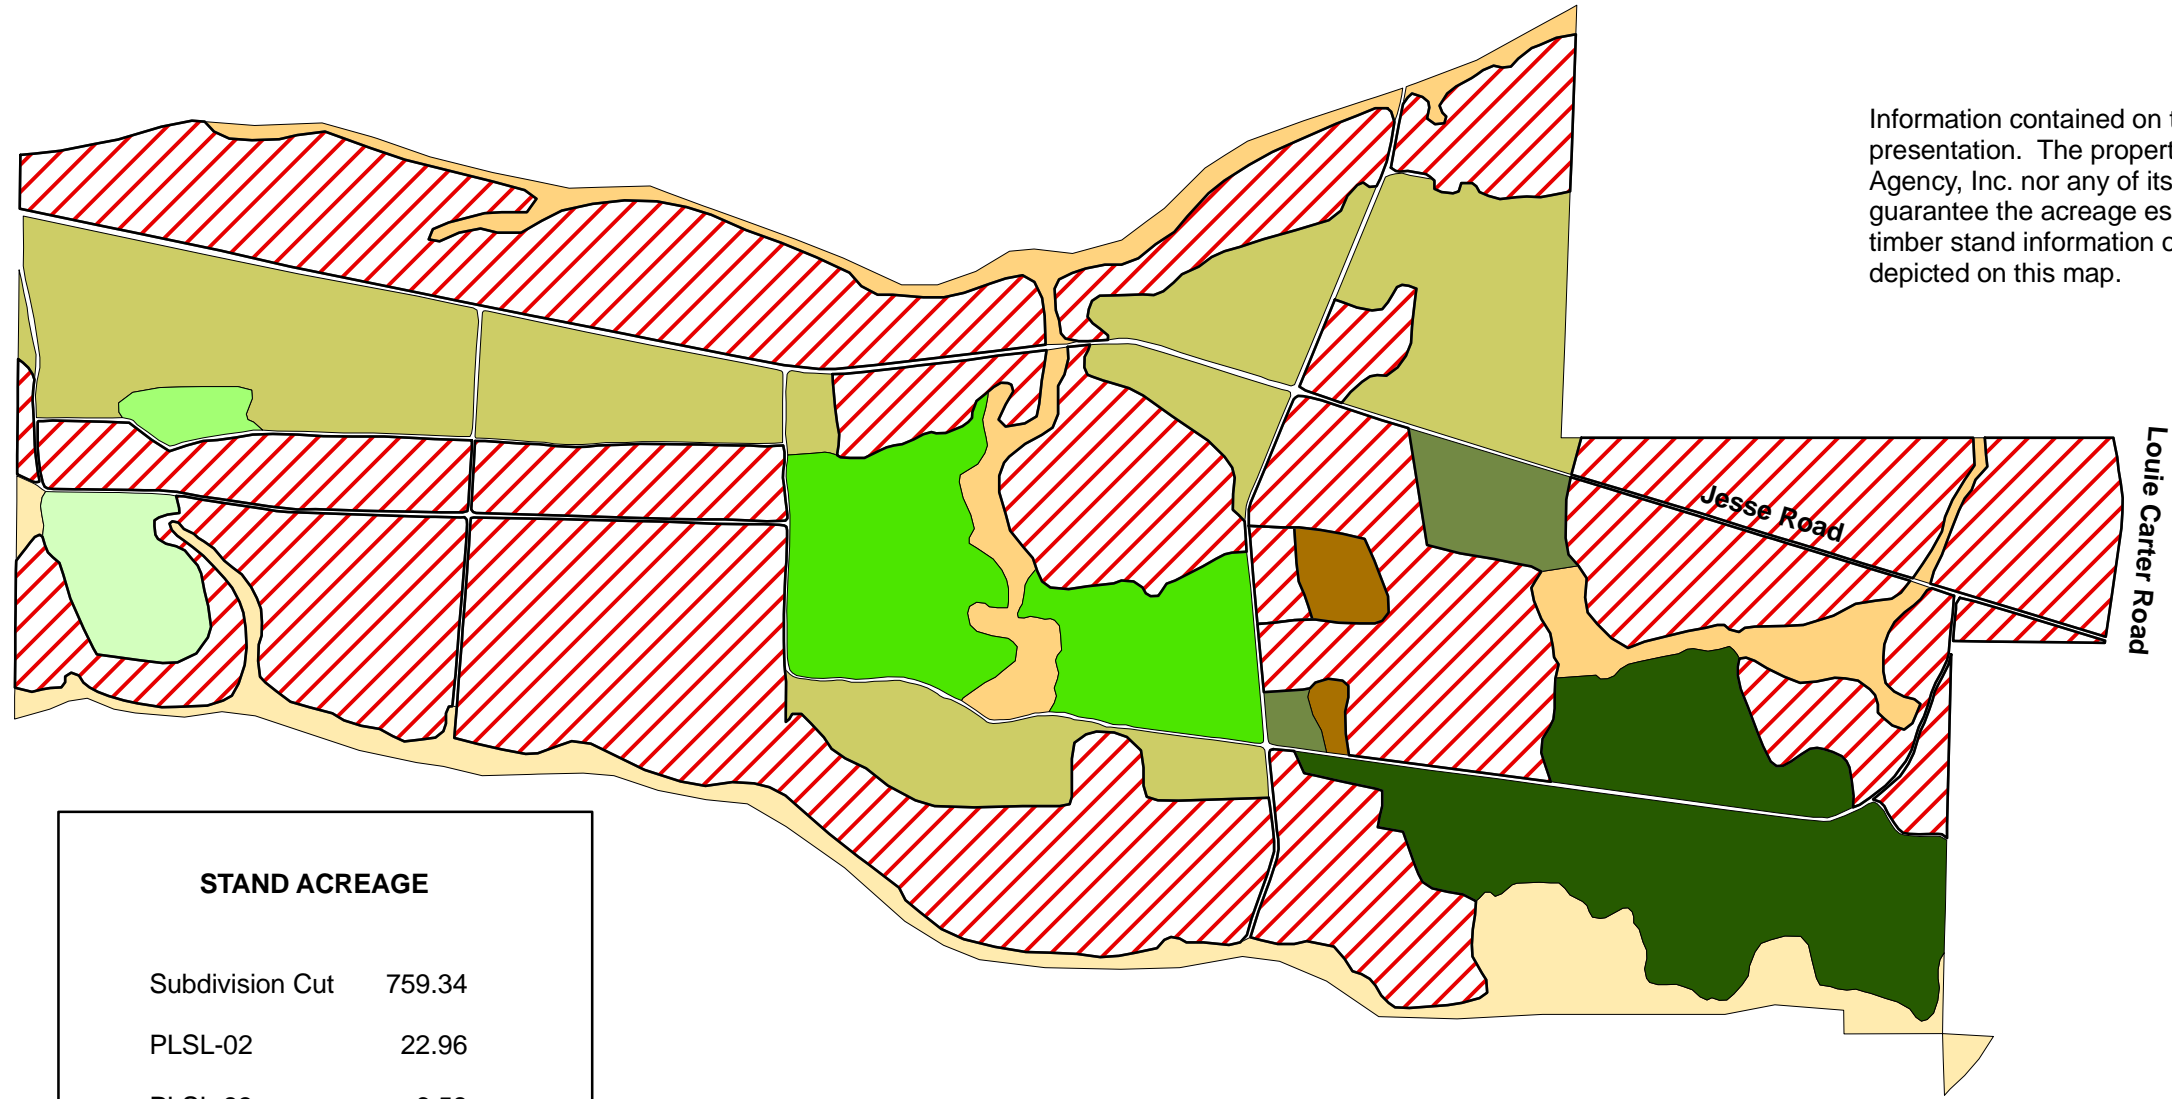

Parcel No. 4
1,438 Acres
Clay County, Florida

4

Legend

-  Subdivision Cut
-  PLSL-02
-  PLSL-83
-  PLSL-92
-  PLSL-95
-  PULL-84
-  PULL-87
-  NUMH_MP
-  NBMH-50
-  NBMH-90

STAND ACREAGE

Subdivision Cut	759.34
PLSL-02	22.96
PLSL-83	6.58
PLSL-92	85.61
PLSL-95	122.40
PULL-84	20.20
PULL-87	242.39
NUMH_MP	10.06
NBMH-50	68.32
NBMH-90	72.71

Legend
Stand Origin Codes
P=Planted
N=Natural
Land Type Codes
B=Bottom
L=Lowland
U=Upland
Species Codes
LL=Longleaf
MH=Mixed Hardwoods
SL=Slash