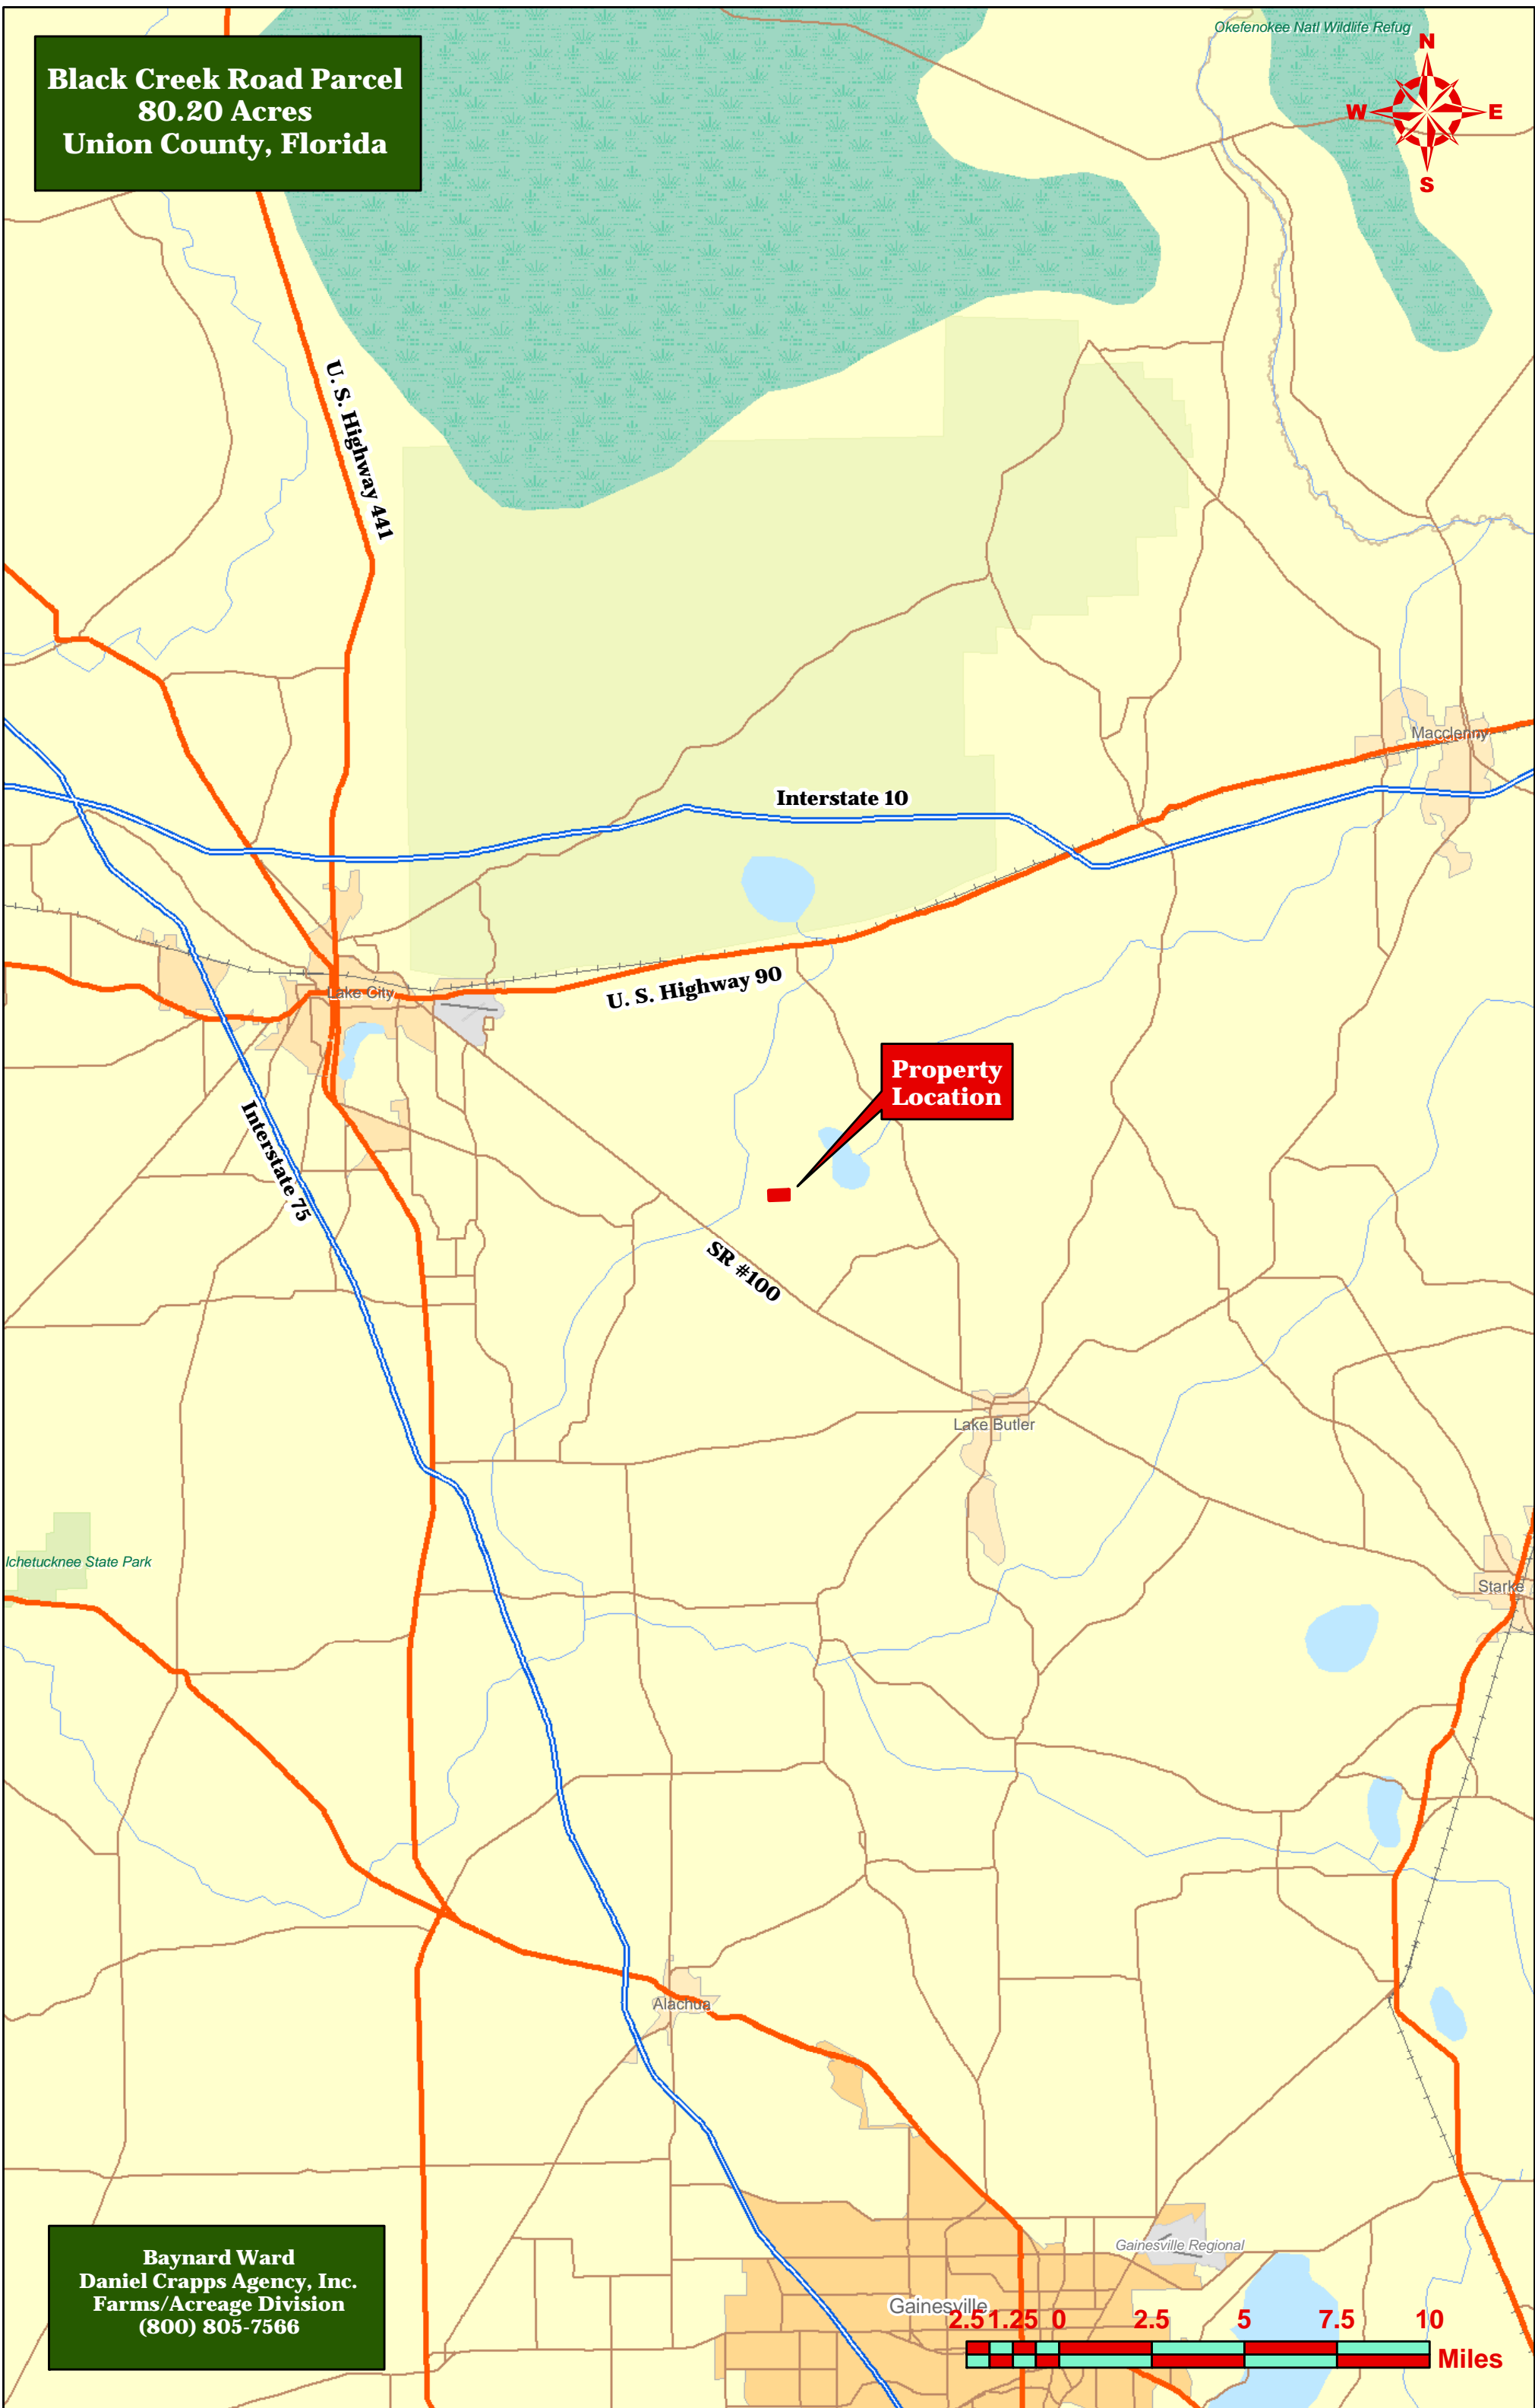

Black Creek Road Parcel
80.20 Acres
Union County, Florida

Okefenokee Natl Wildlife Refug

Property Location

Ichetucknee State Park

Lake Butler

Starke

Alachua

Gainesville Regional