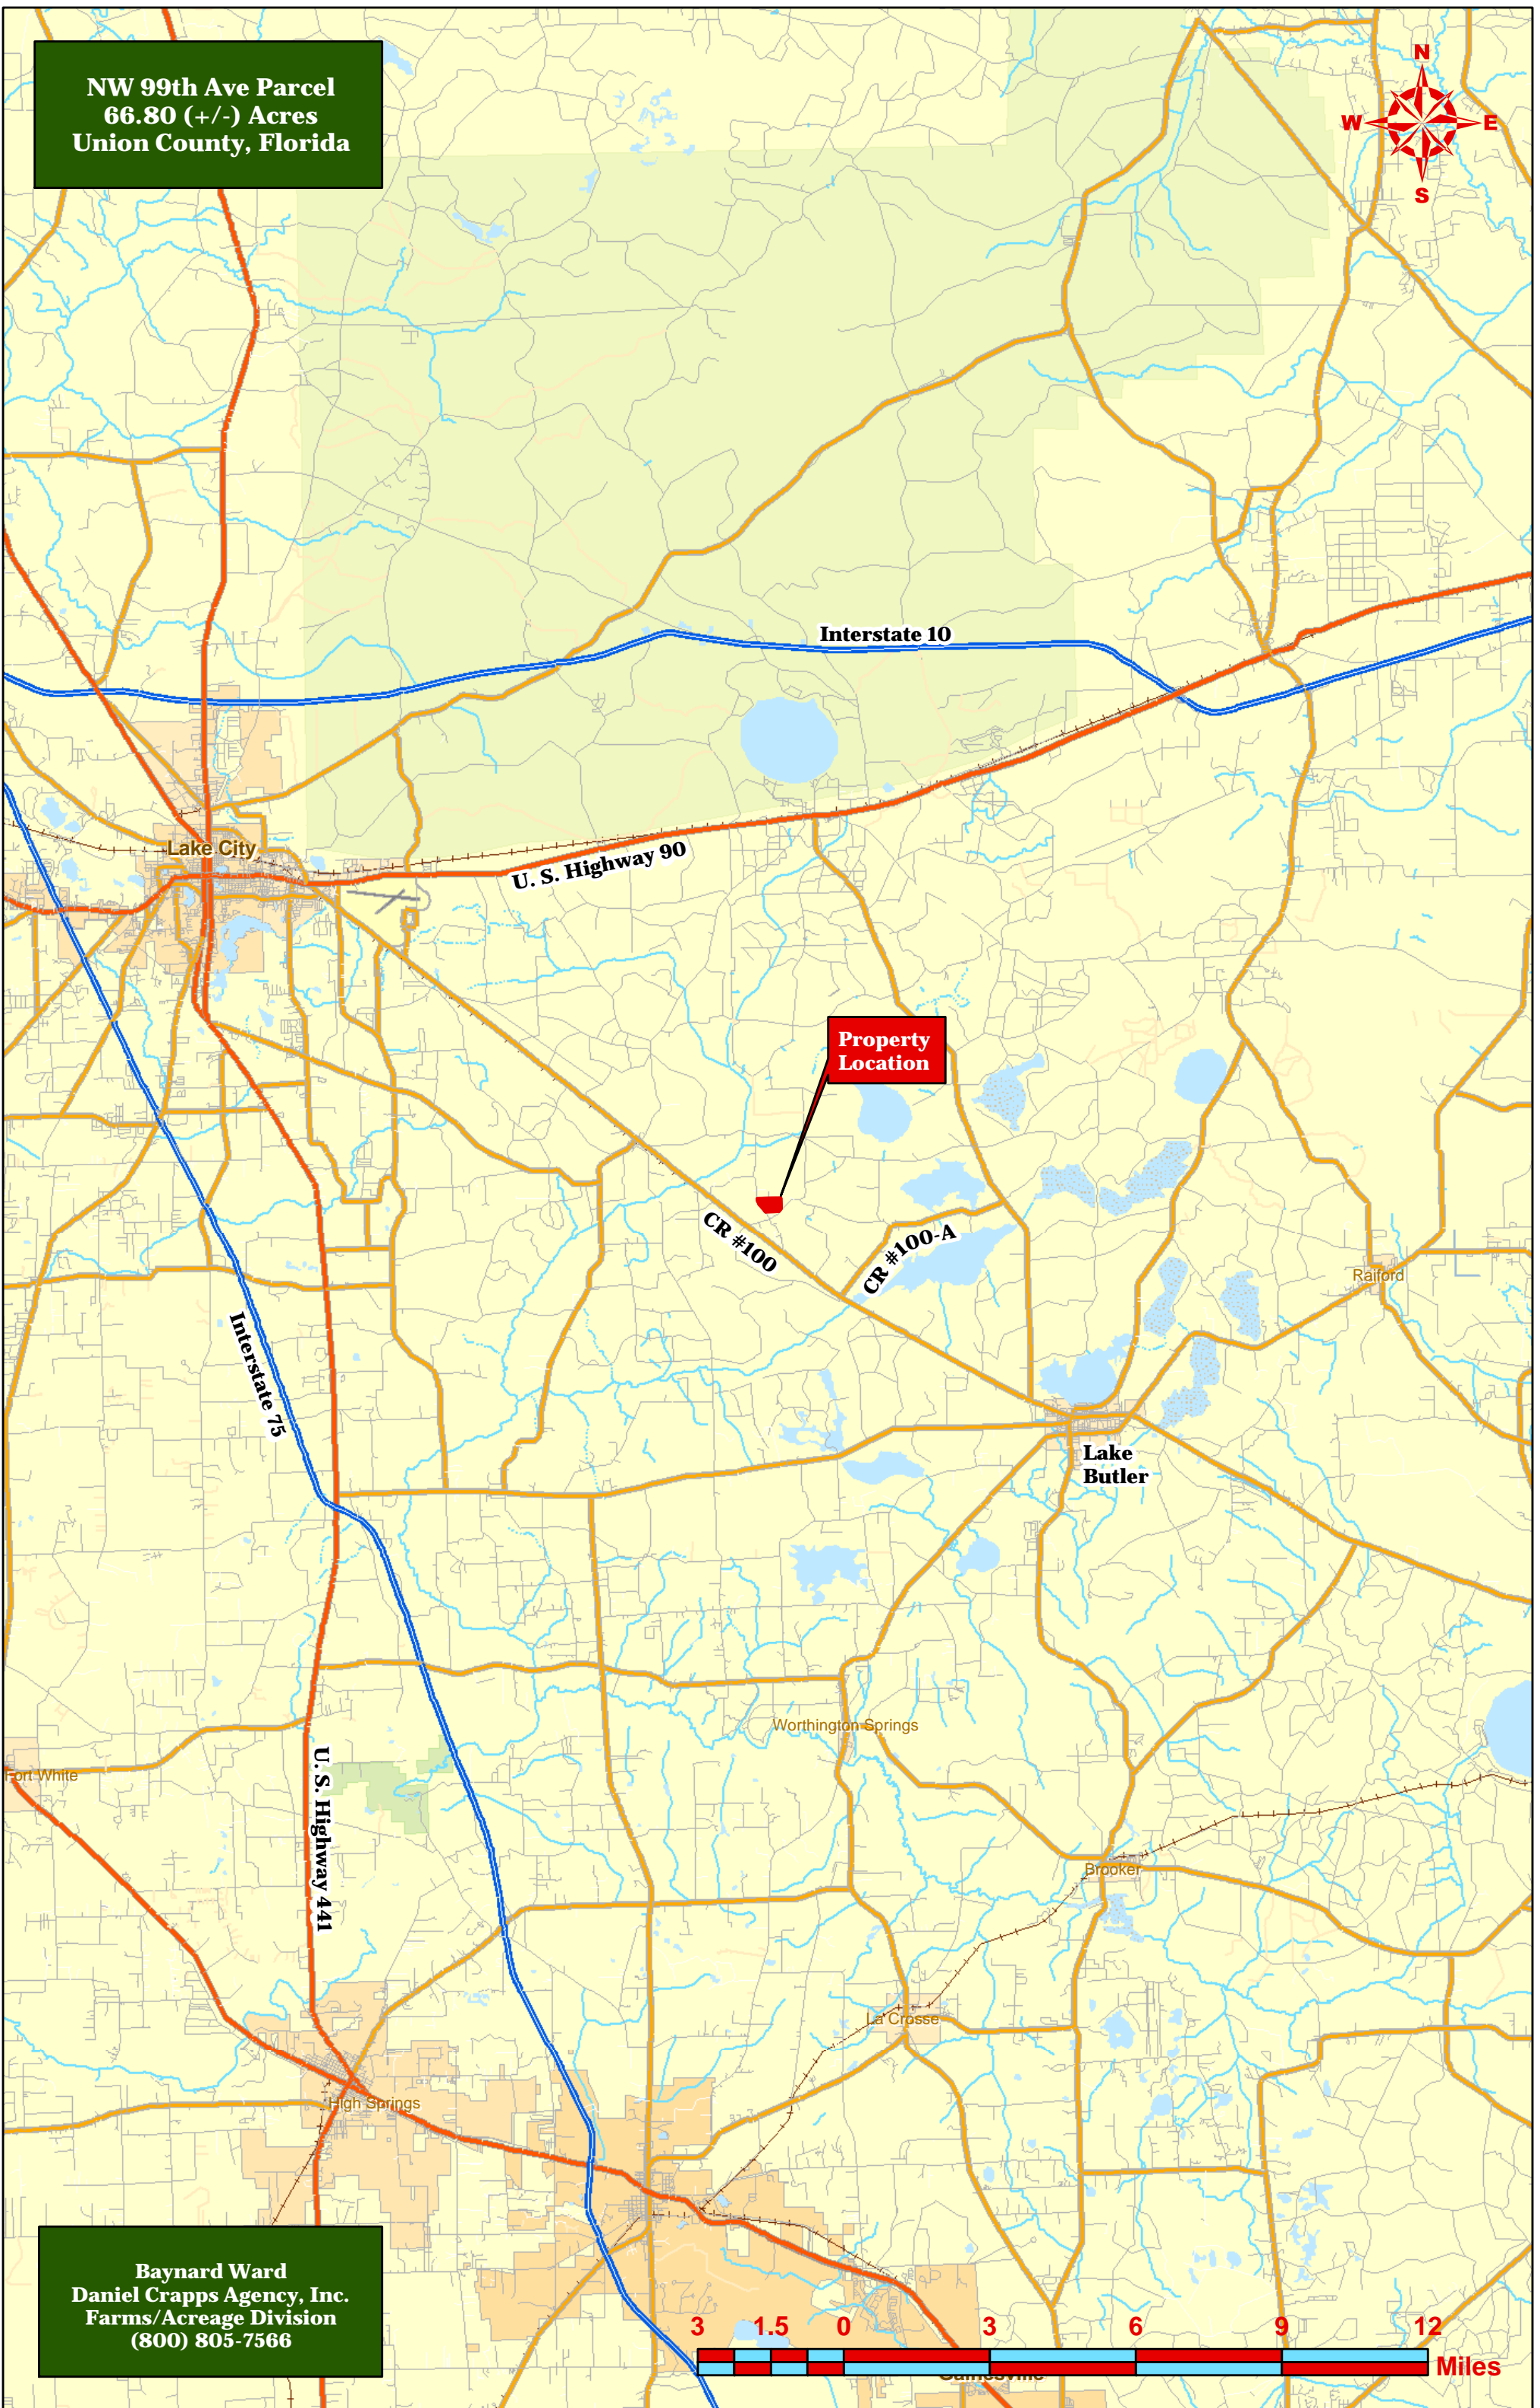

**NW 99th Ave Parcel
66.80 (+/-) Acres
Union County, Florida**

Interstate 10

Lake City

U. S. Highway 90

Property Location

CR #100

CR #100-A

Raiford

Lake Butler

Interstate 75

U. S. Highway 441

Worthington Springs

Fort White

Brooker

La Crosse

High Springs