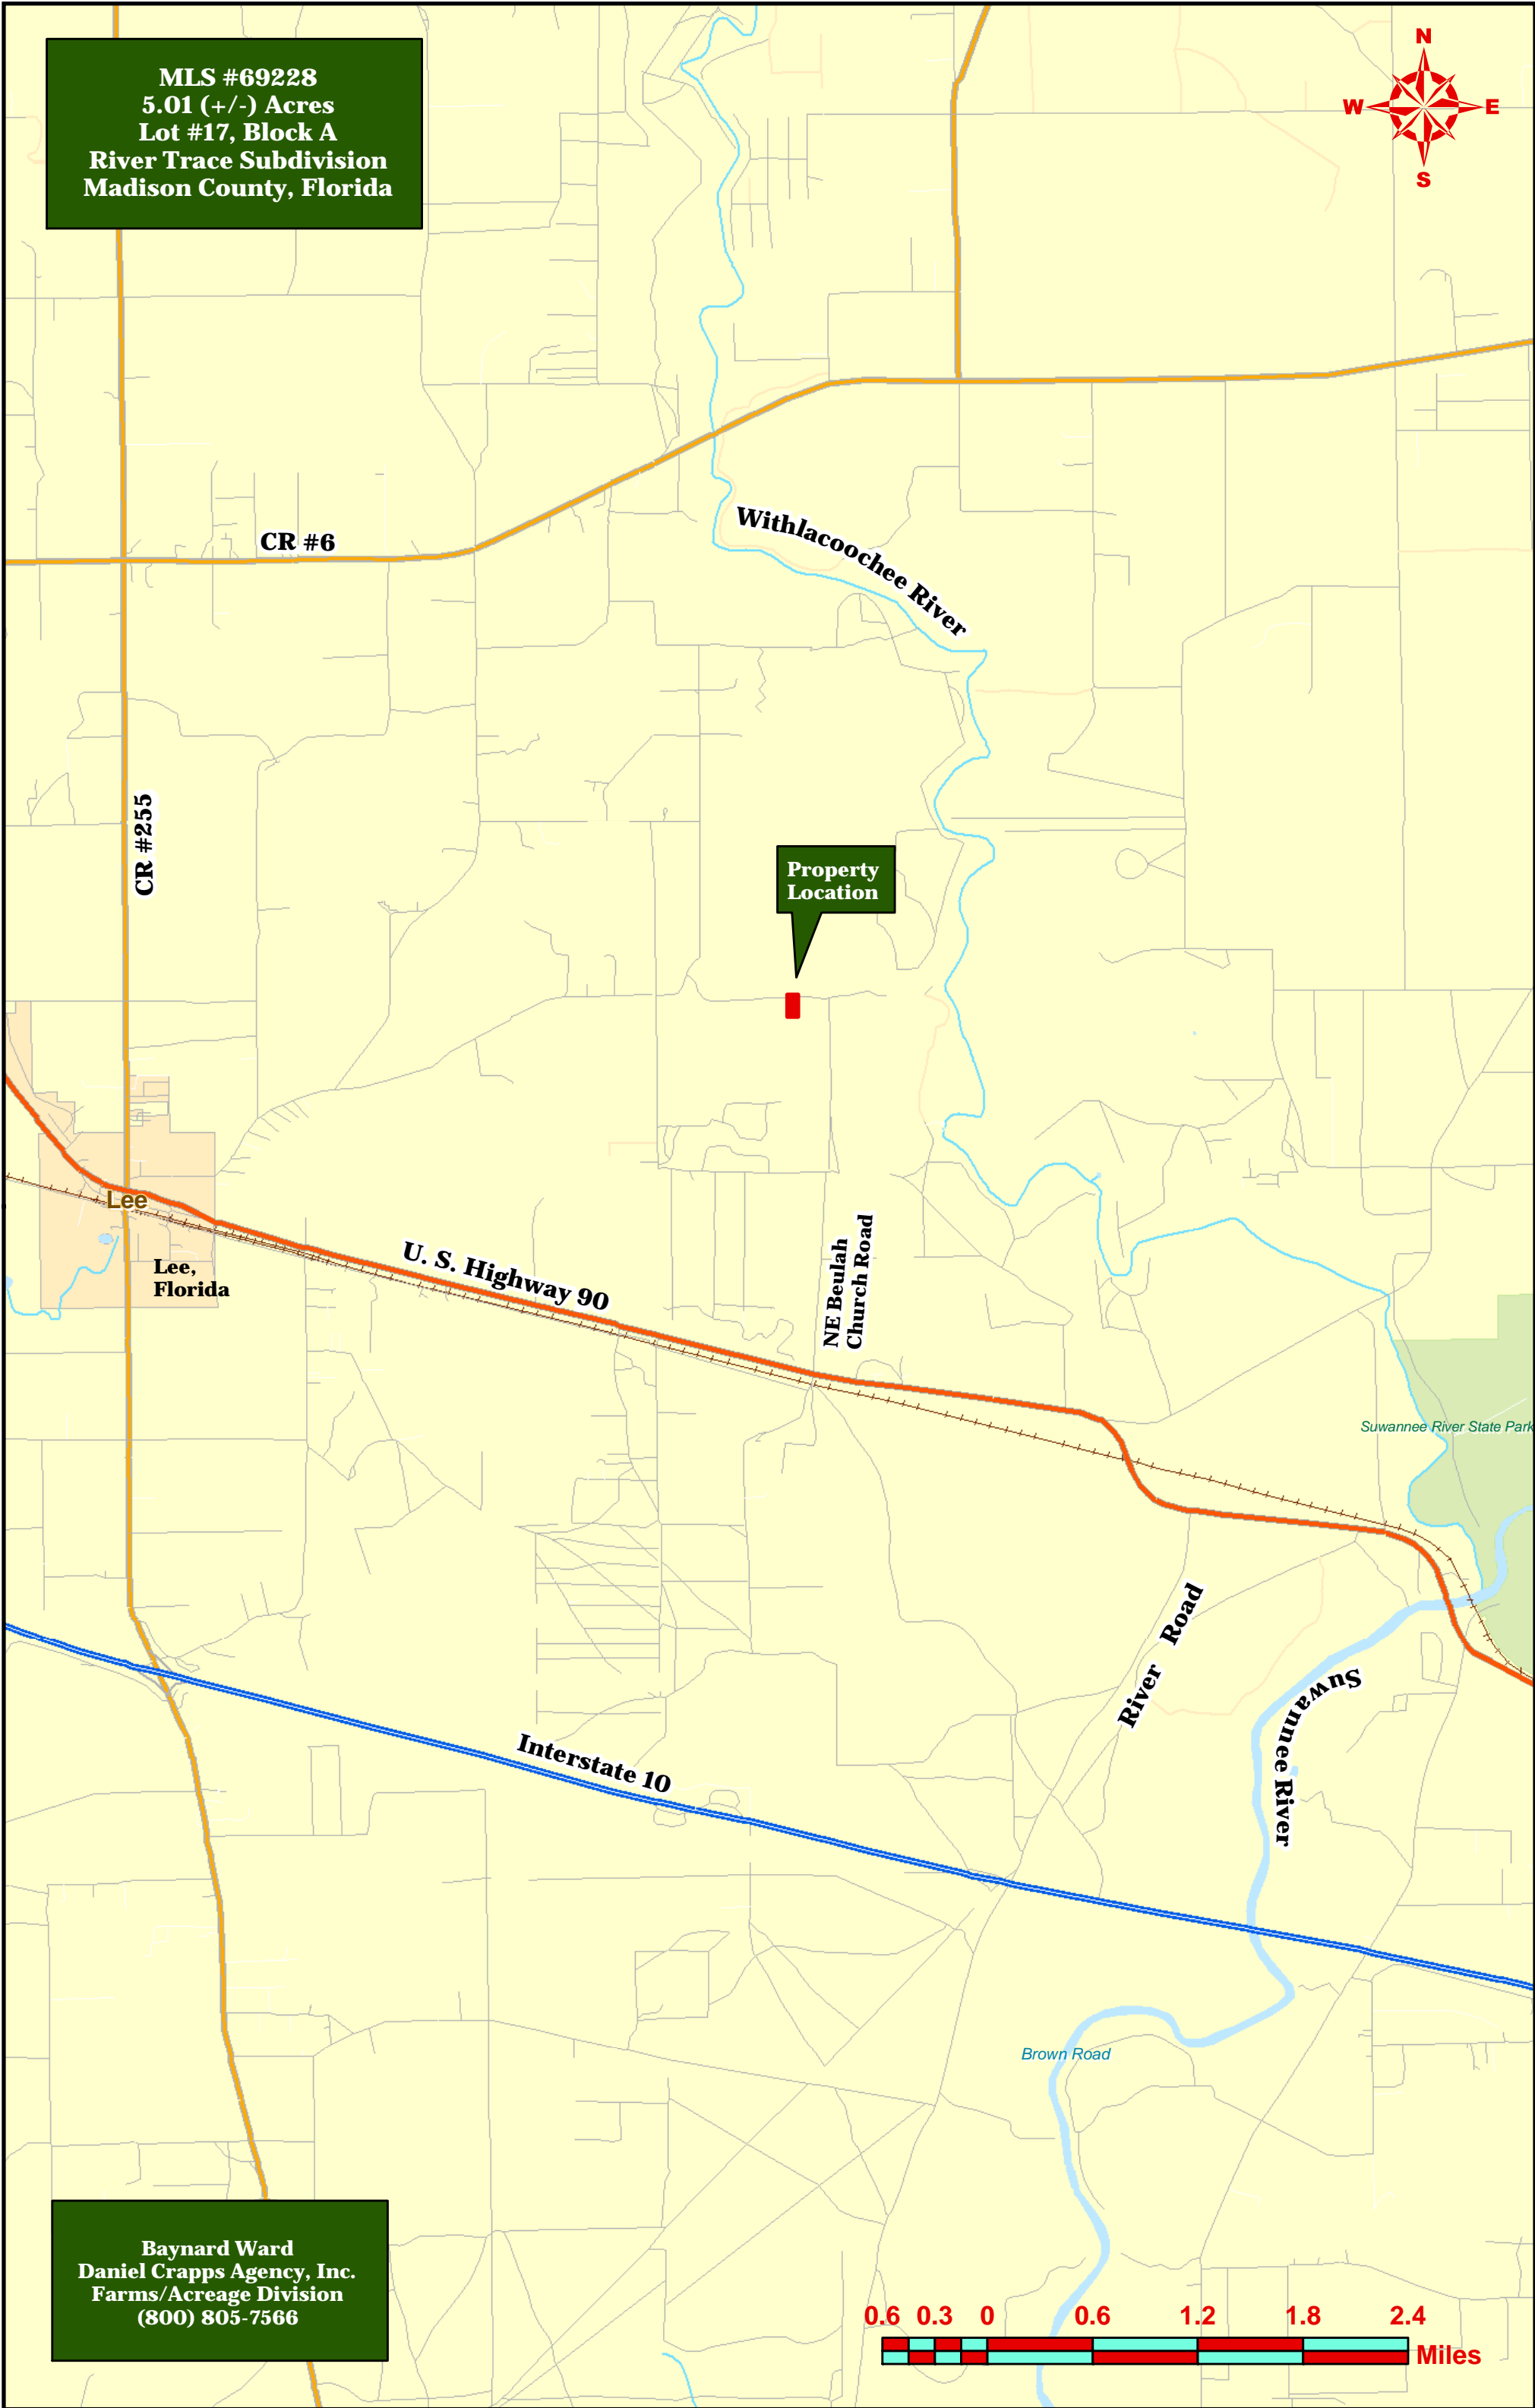

MLS #69228
5.01 (+/-) Acres
Lot #17, Block A
River Trace Subdivision
Madison County, Florida

Property Location

CR #255

CR #6

Withlacoochee River

Lee

Lee, Florida

U. S. Highway 90

NE Beulah Church Road

Suwannee River State Park

River Road

Suwannee River

Interstate 10

Brown Road

Baynard Ward
Daniel Crapps Agency, Inc.
Farms/Acreage Division
(800) 805-7566