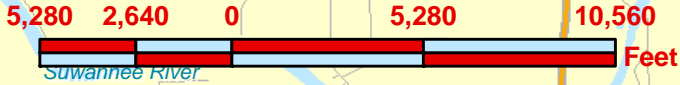

CR #250

Property
Location

Suwannee
River

237th Drive

Suwannee River

229th Road

225th Street

152nd Street

U. S. Highway 27

State Road 51

Baynard Ward
Daniel Crapps Agency, Inc.
Farms/Acreage Division
(800) 805-7566