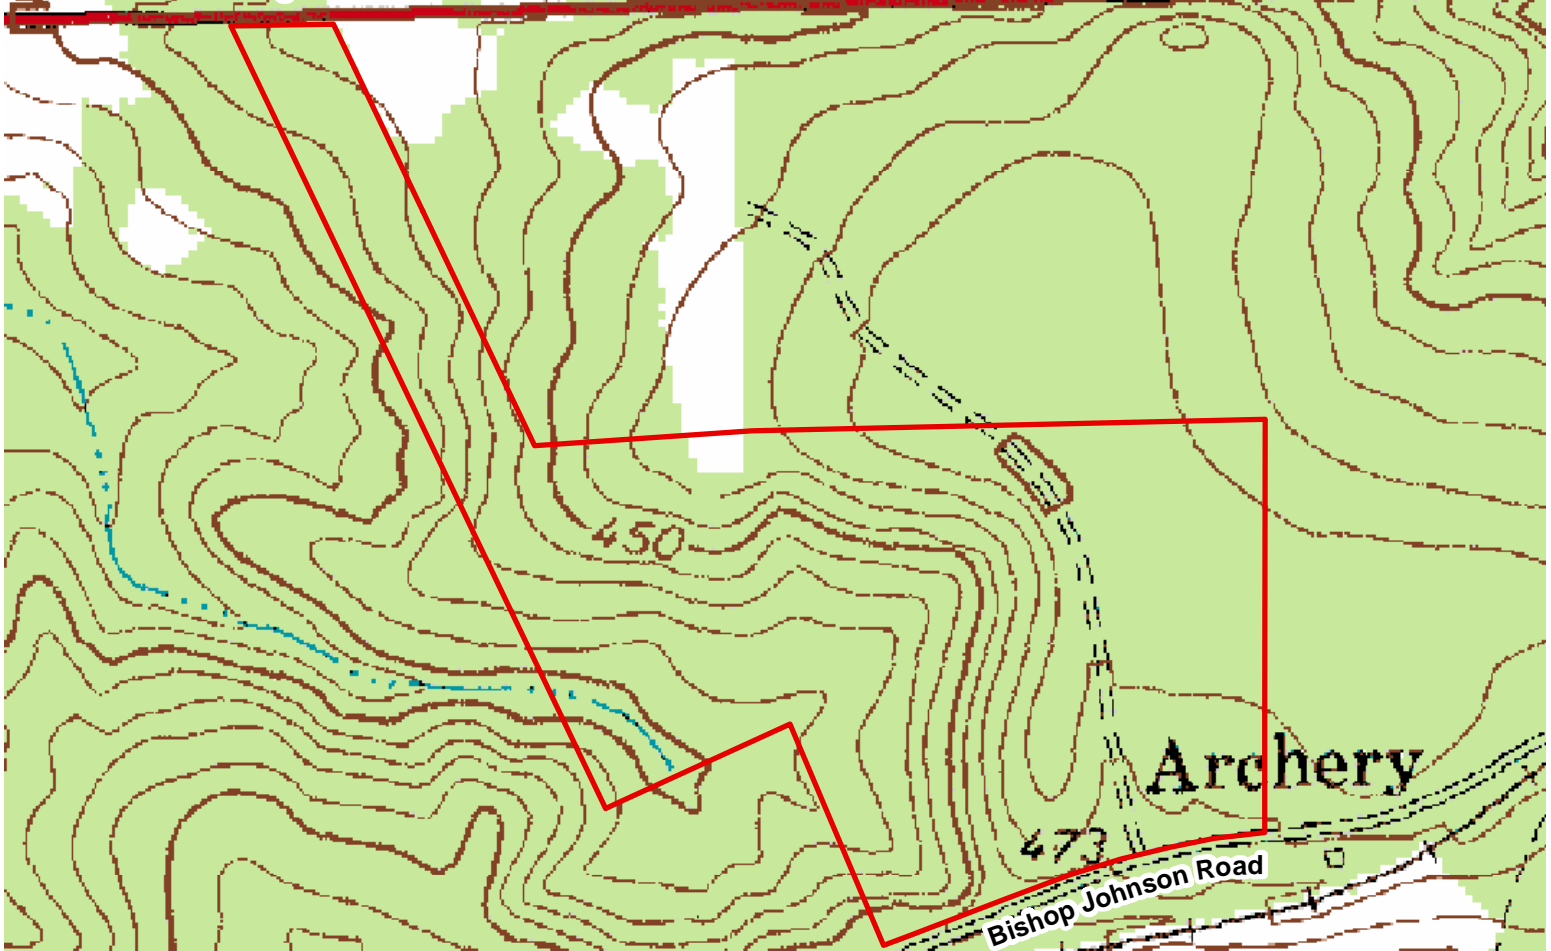

76.001 Acres
Webster County, Georgia

U. S. Highway 280

Archery

St Marks Ch

ABOARD

Baynard Ward
Daniel Crapps Agency of Georgia, Inc.
(866)915-2637