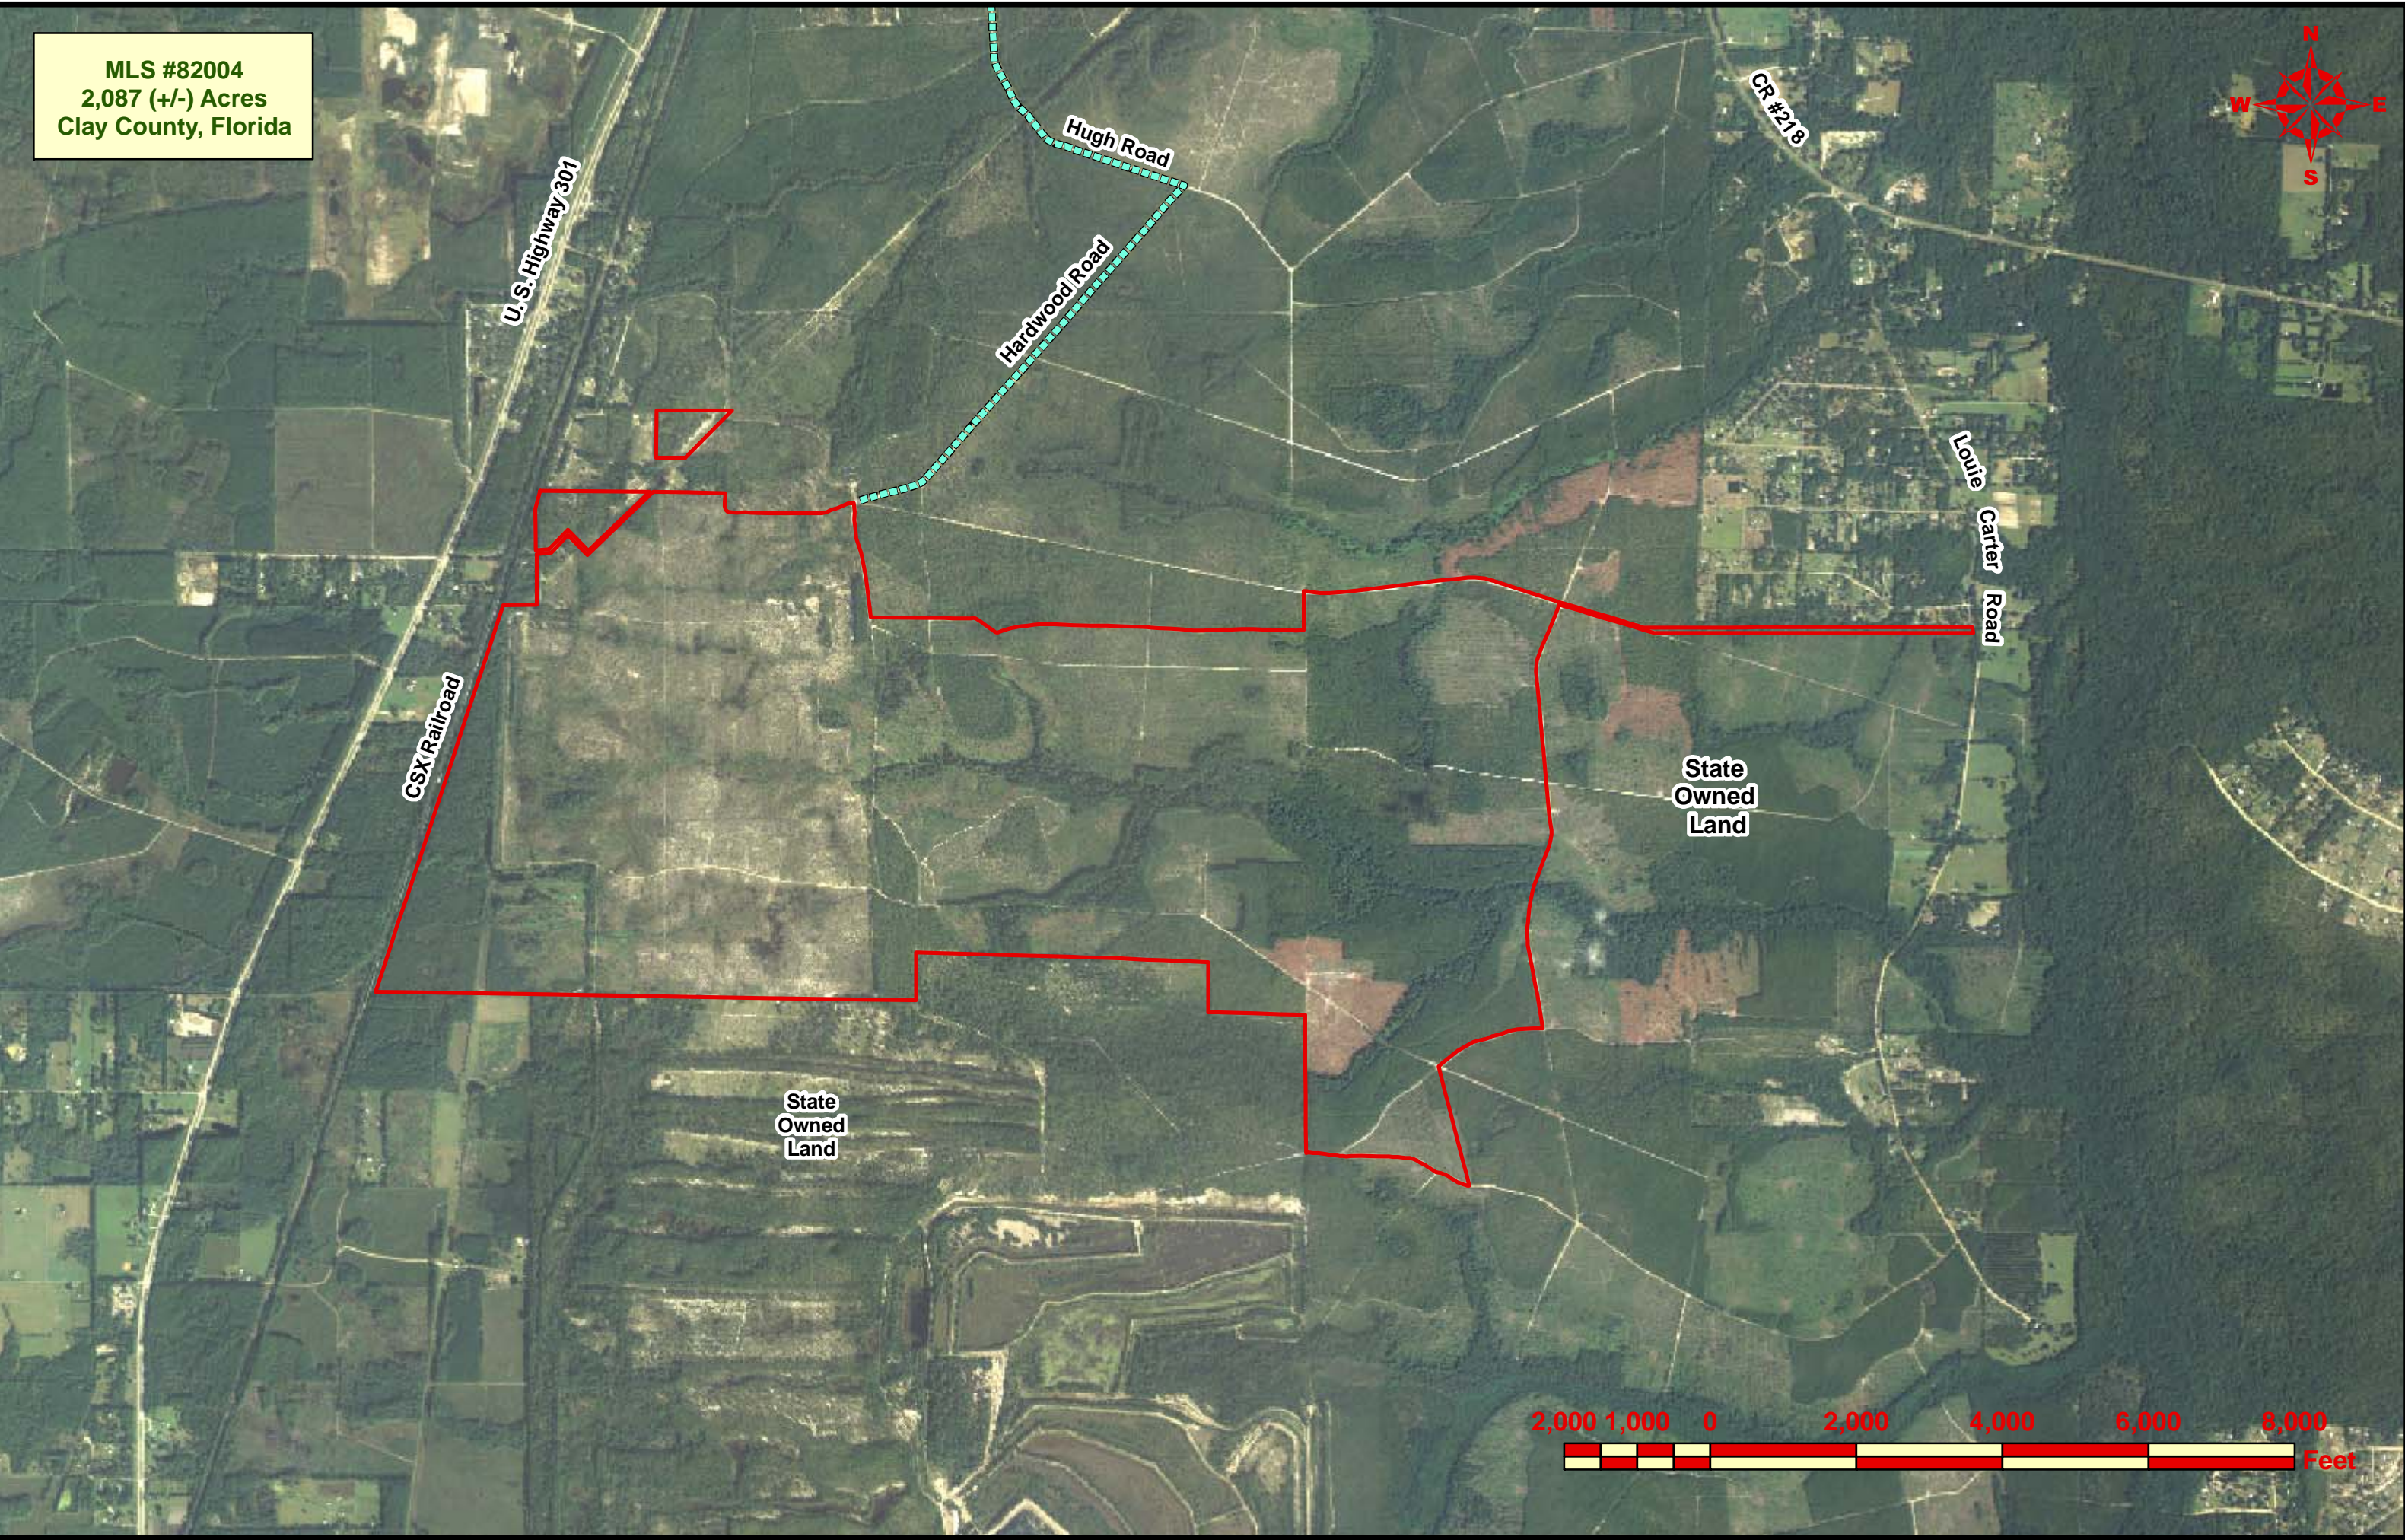

MLS #82004
2,087 (+/-) Acres
Clay County, Florida

CSX Railroad

U.S. Highway 301

Hardwood Road

Hugh Road

CR #218

Louie Carter Road

State Owned Land

State Owned Land