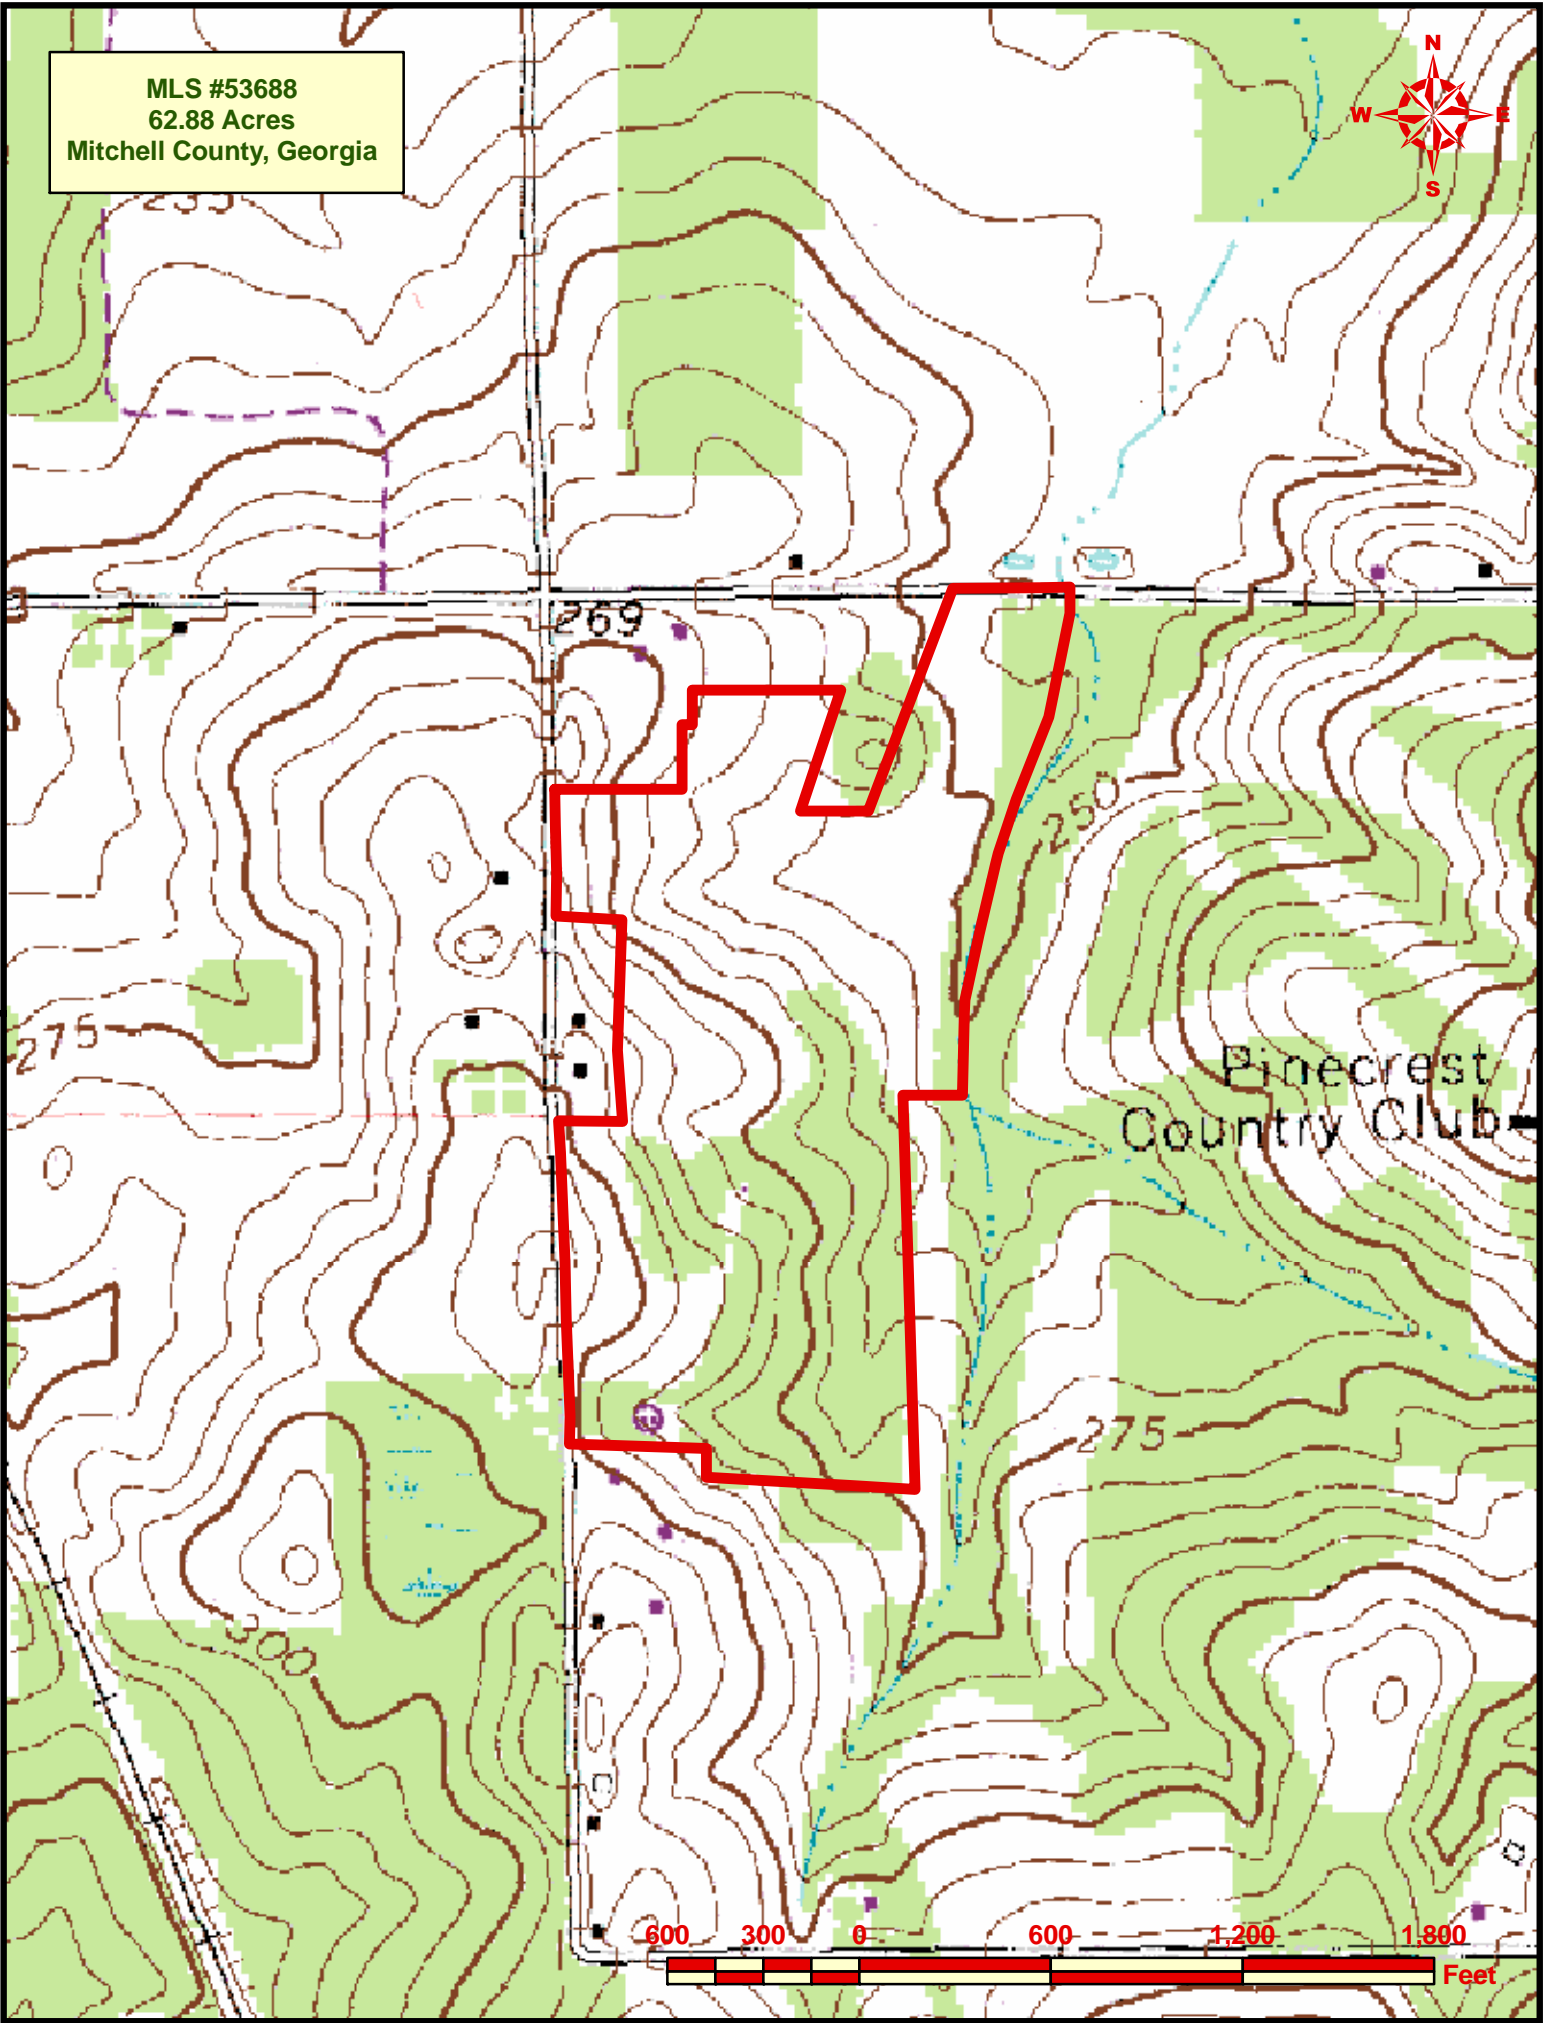

MLS #53688
62.88 Acres
Mitchell County, Georgia

600 300 0 600 1,200 1,800 Feet