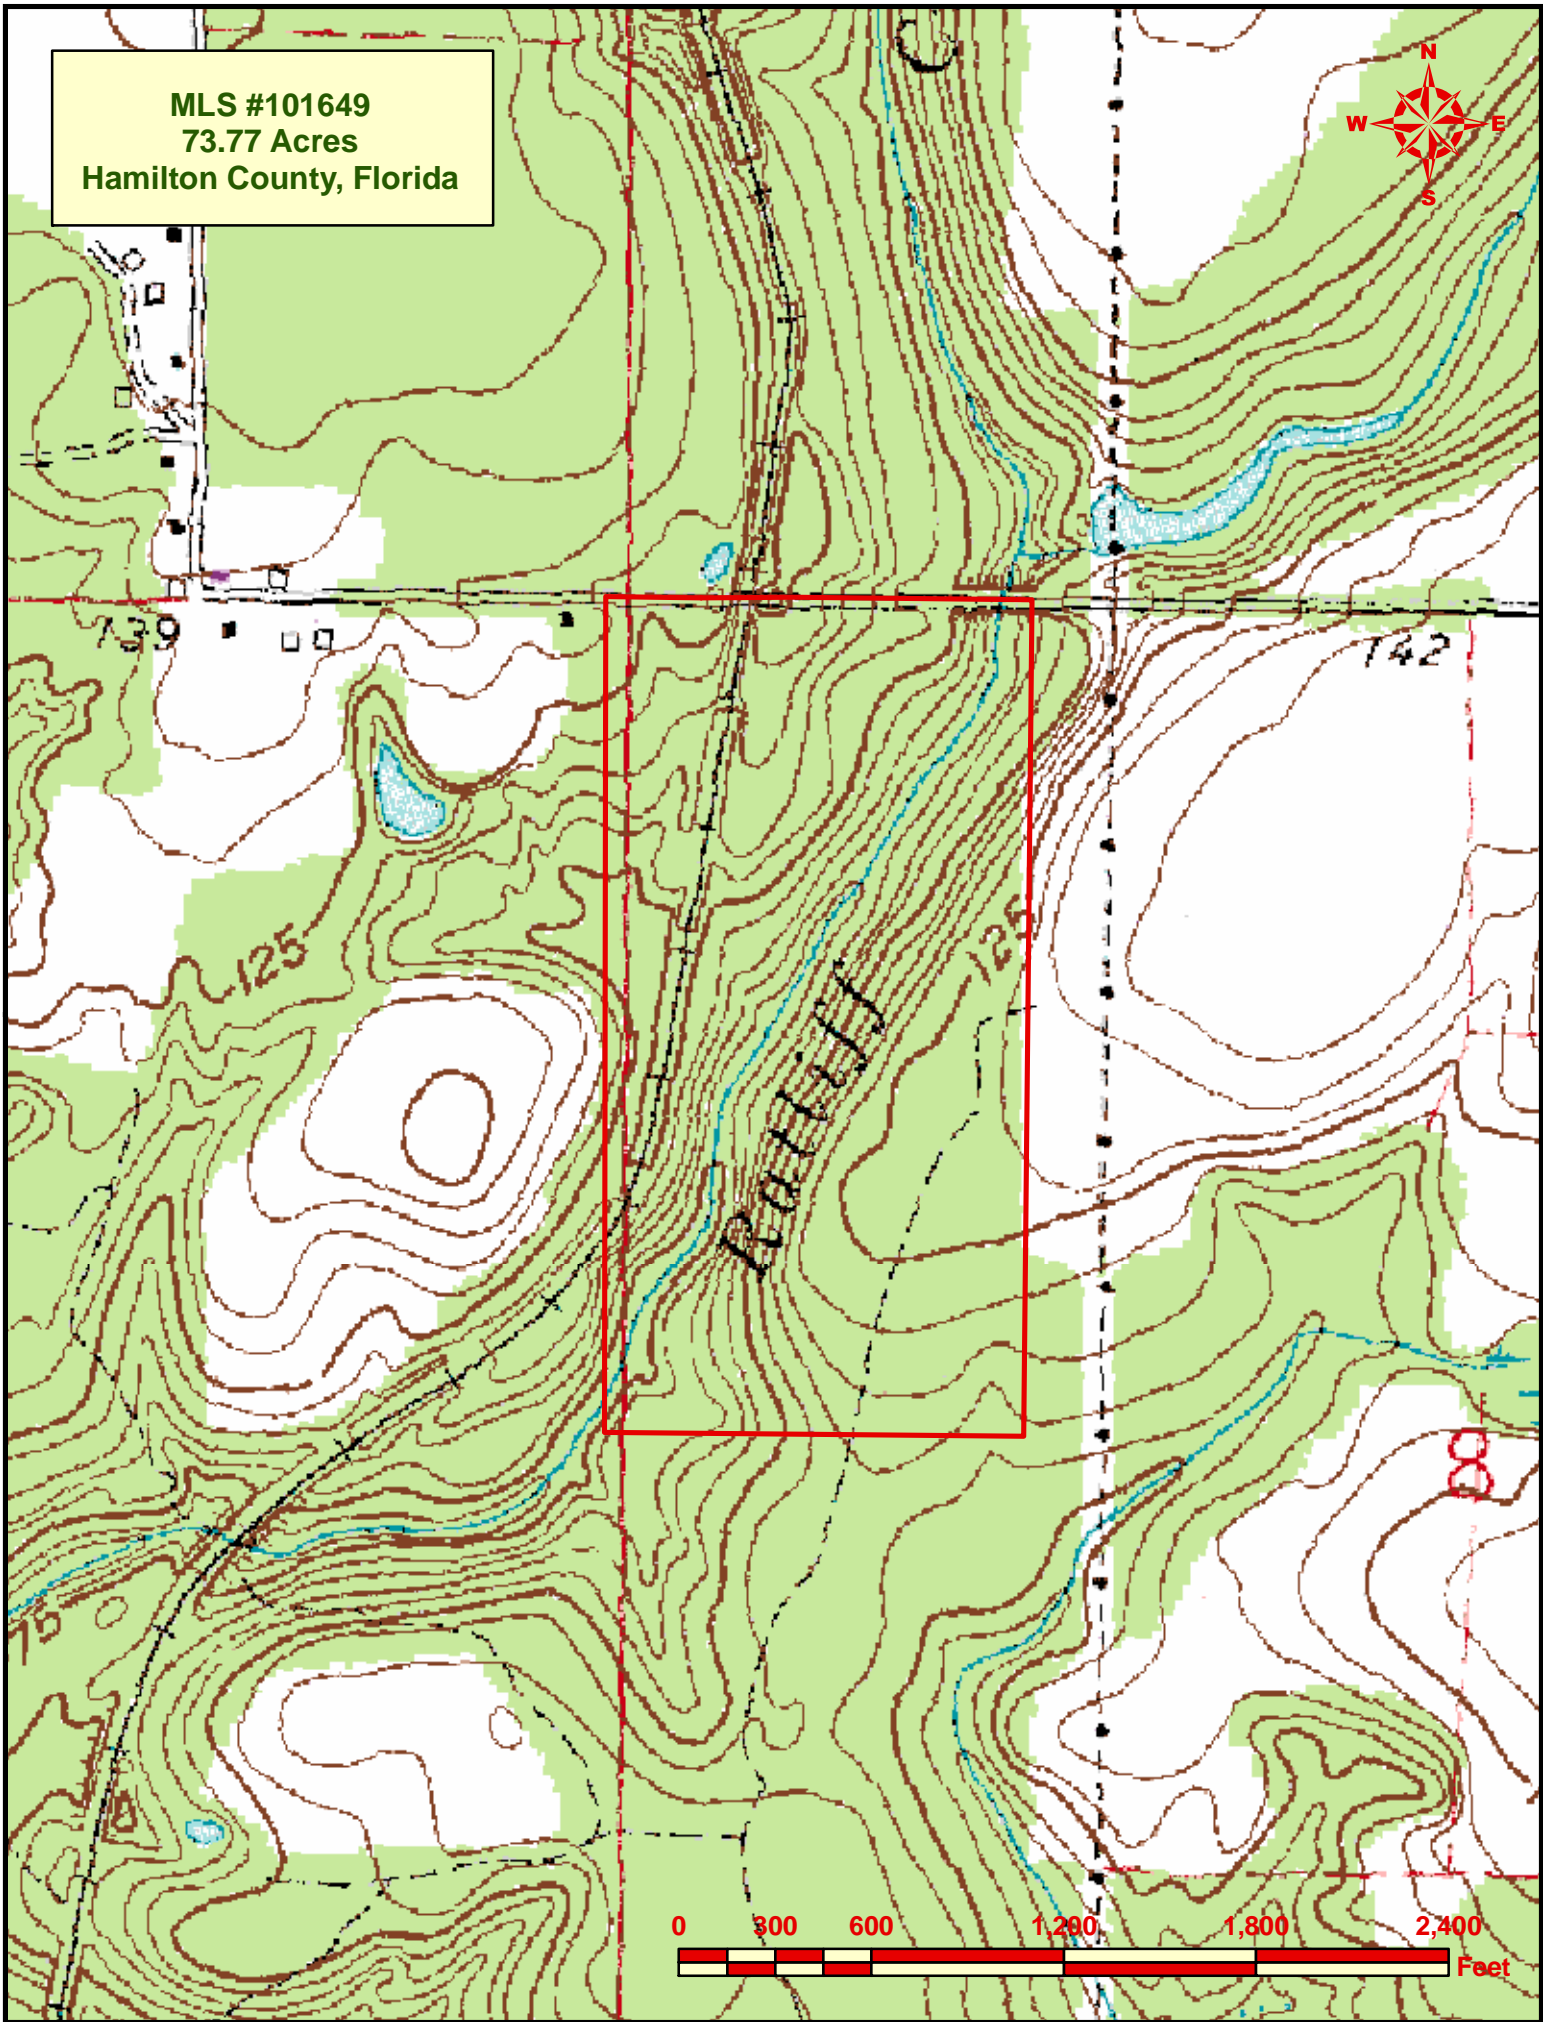

MLS #101649
73.77 Acres
Hamilton County, Florida

0 300 600 1,200 1,800 2,400 Feet