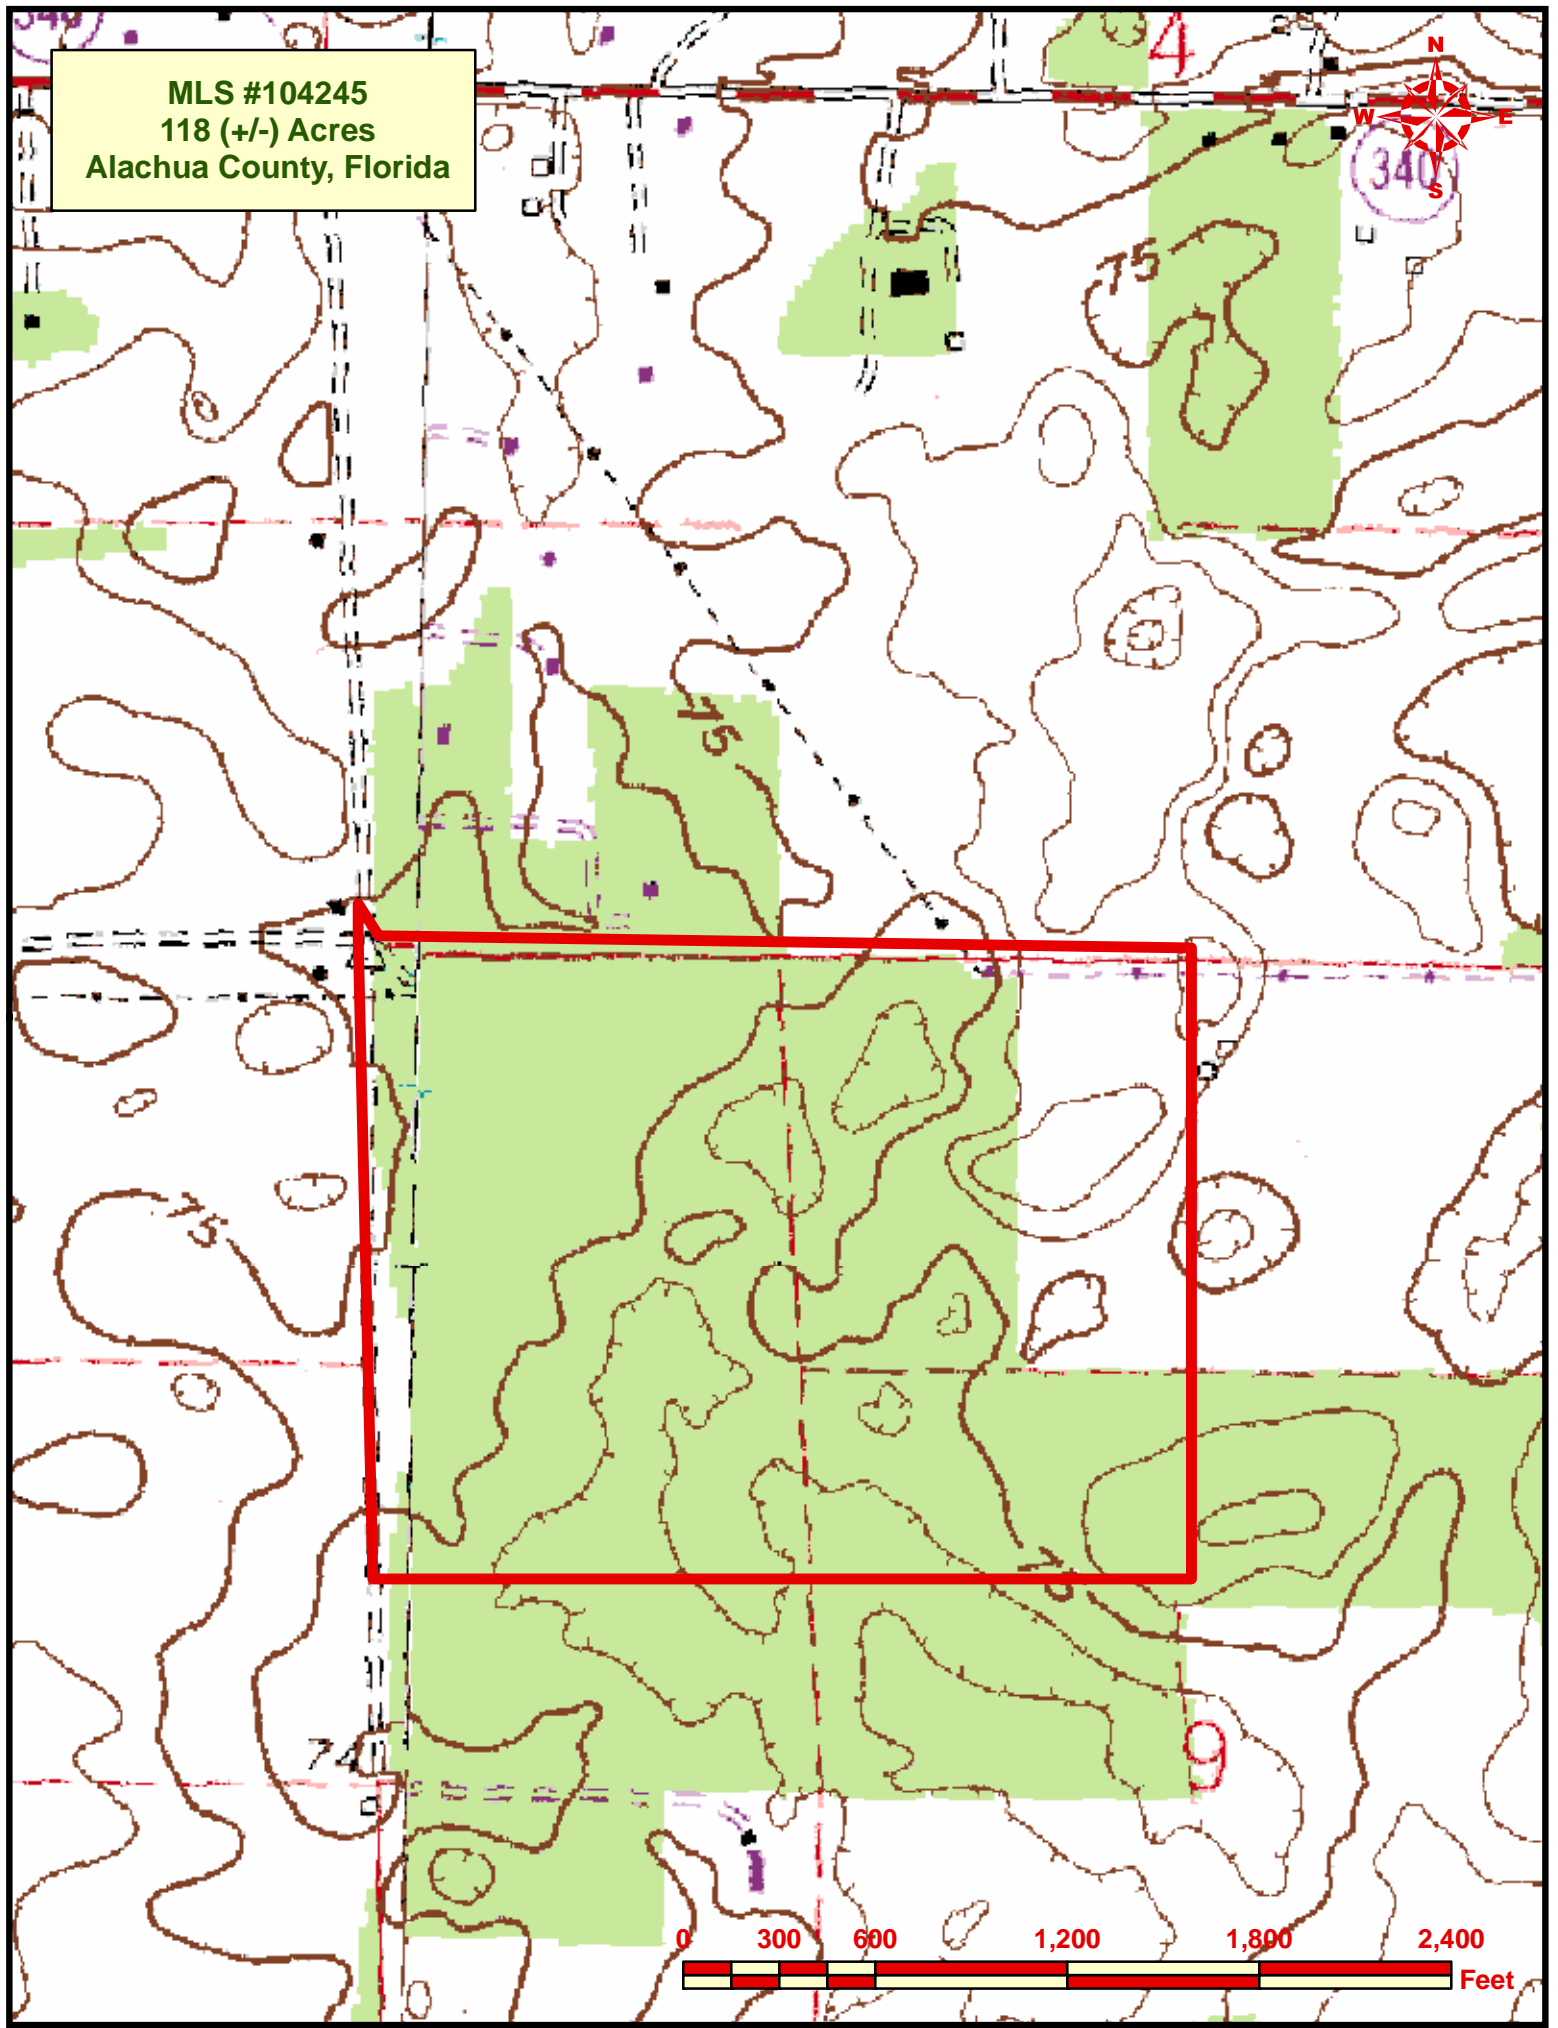

MLS #104245
118 (+/-) Acres
Alachua County, Florida

0 300 600 1,200 1,800 2,400 Feet