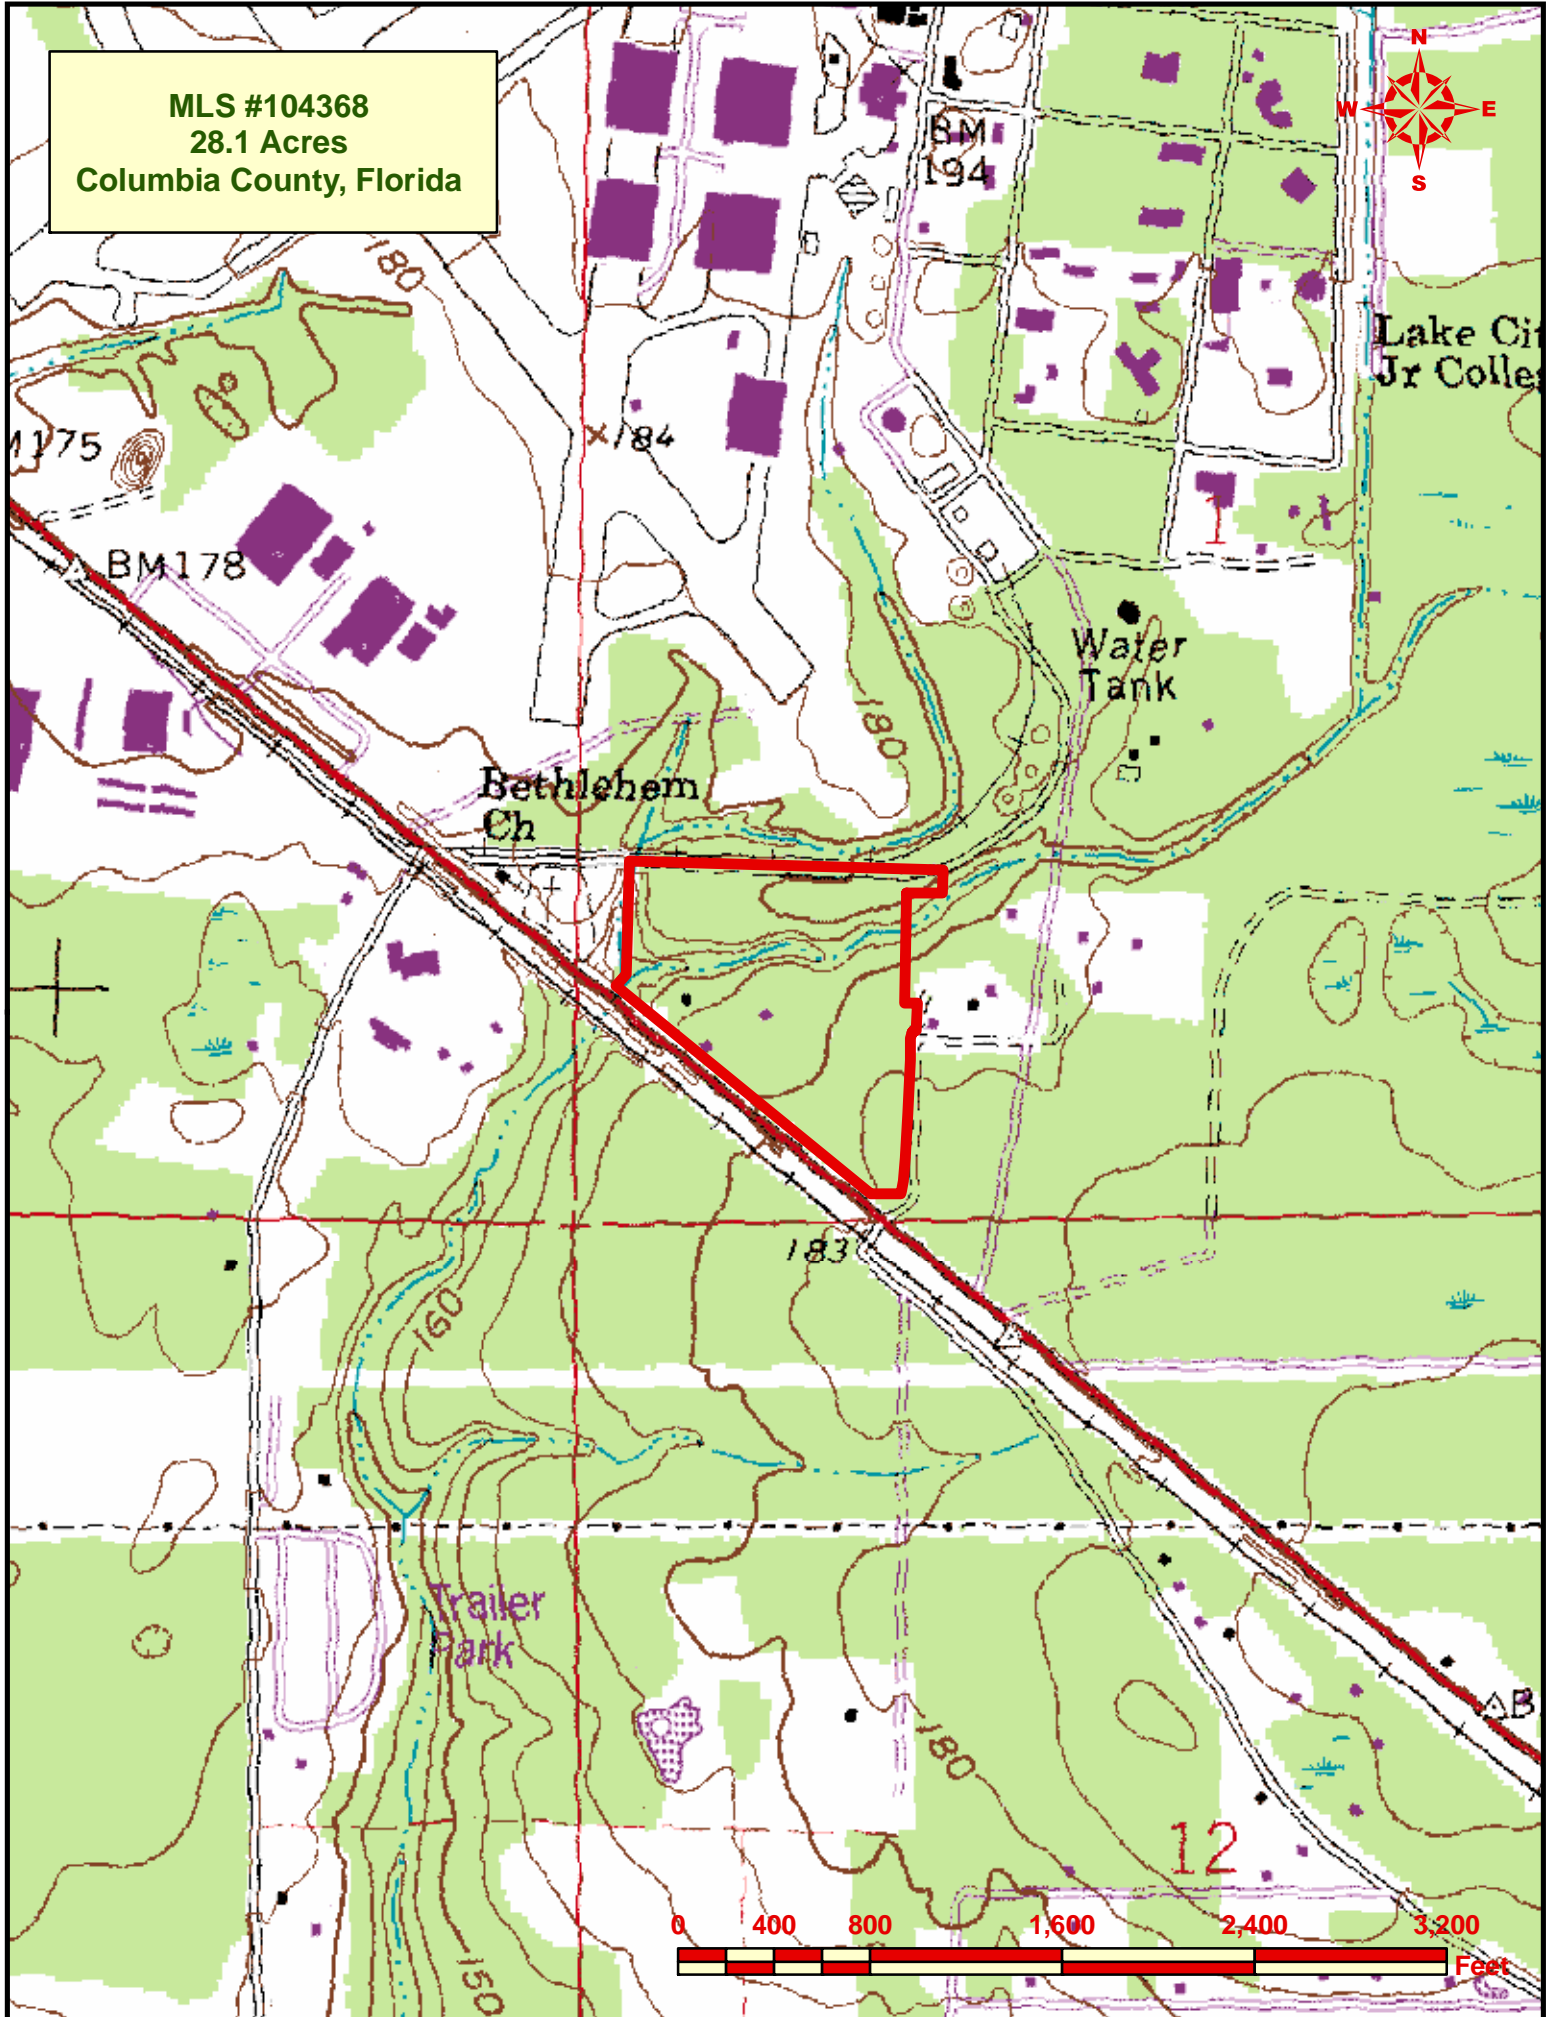

MLS #104368  
28.1 Acres  
Columbia County, Florida

12