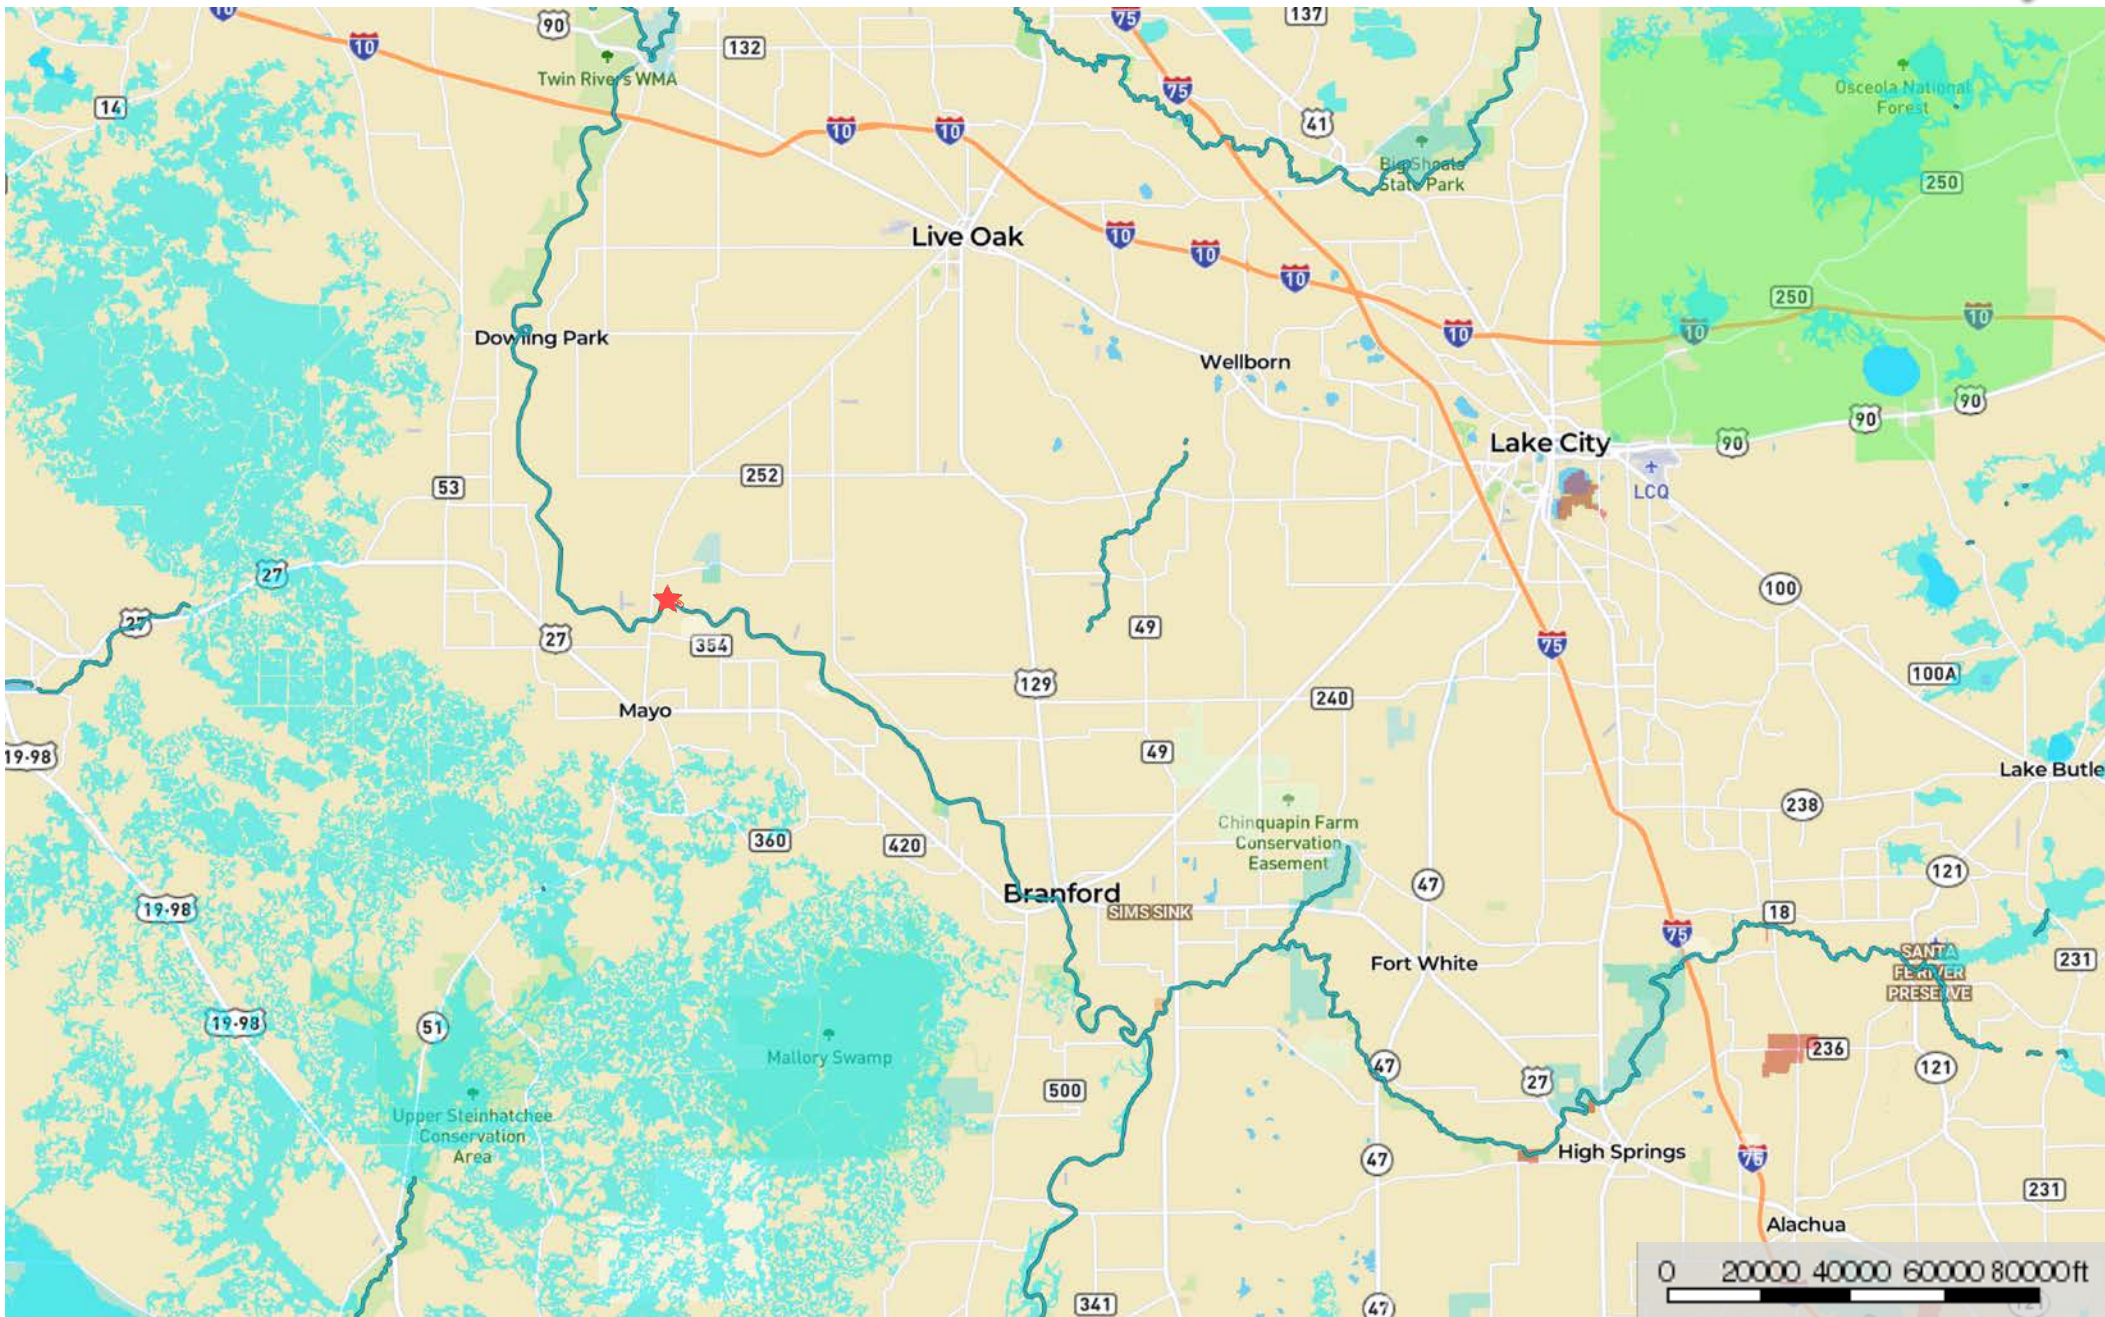

SUWANNEE RIVER 35 (+/-) ACRES LOCATION

Suwannee County, Florida, 35 AC +/-

LOCATION	Road / Trail	Primary Road	Boundary	Forest Service	State Land	Fish and Wildlife	National Park	Other	BLM
Local Government	Conservation Easements	Wetlands	Riparian	Stream, Intermittent	River/Creek	Water Body			