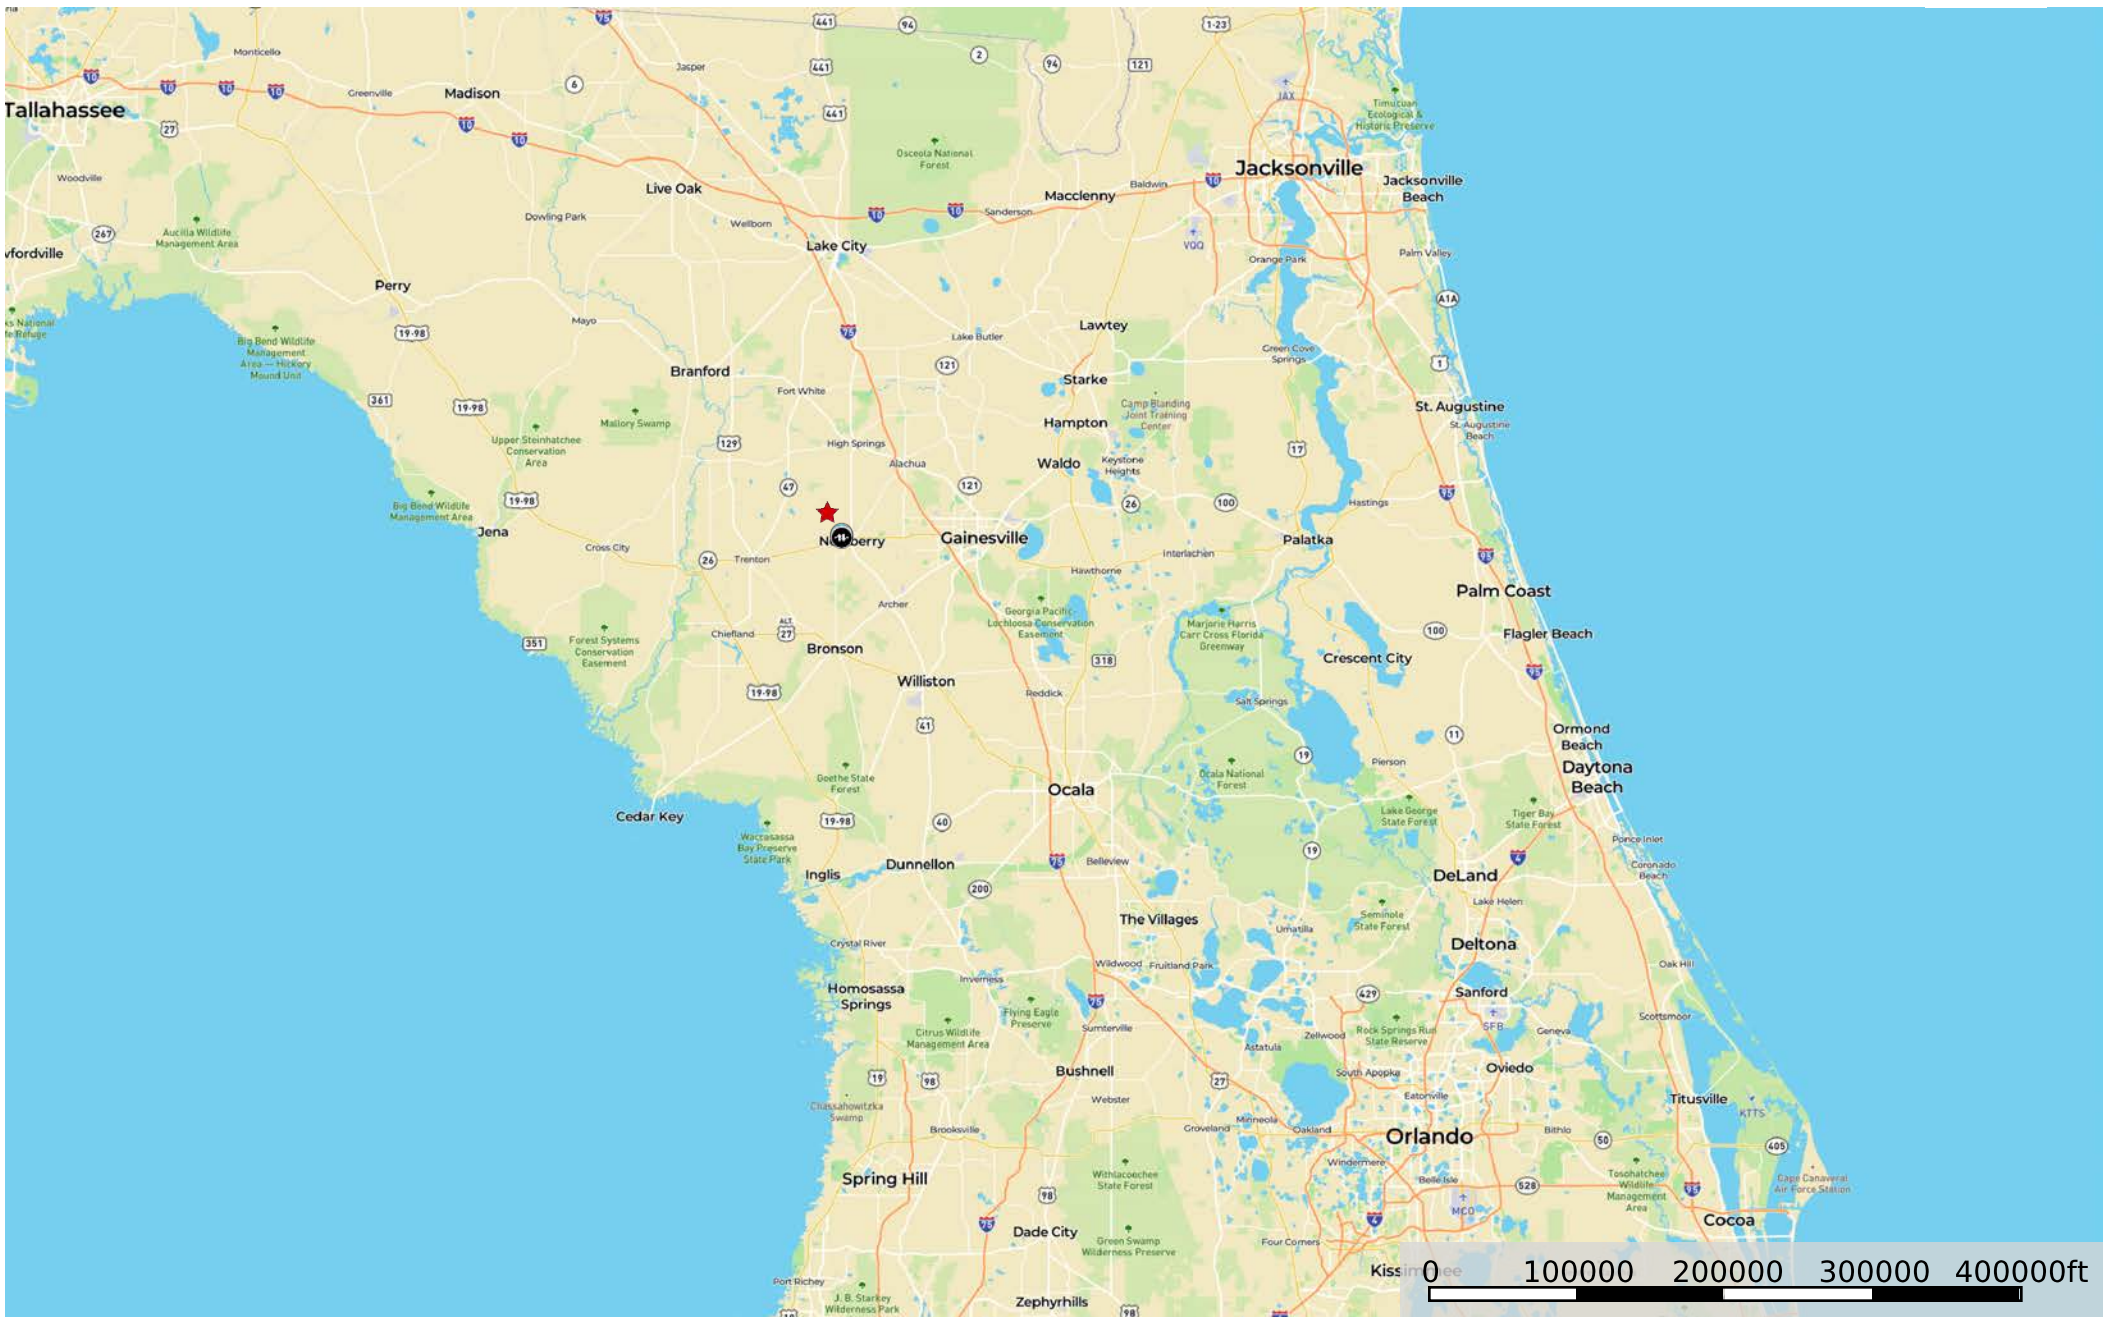

# Parker Land Company

Alachua County, Florida, 129.07 AC +/-

- ★ Star
- ⦿ Gate
- Ⓣ Trough
- Ⓜ Well
- Transmission Line
- ▭ Boundary