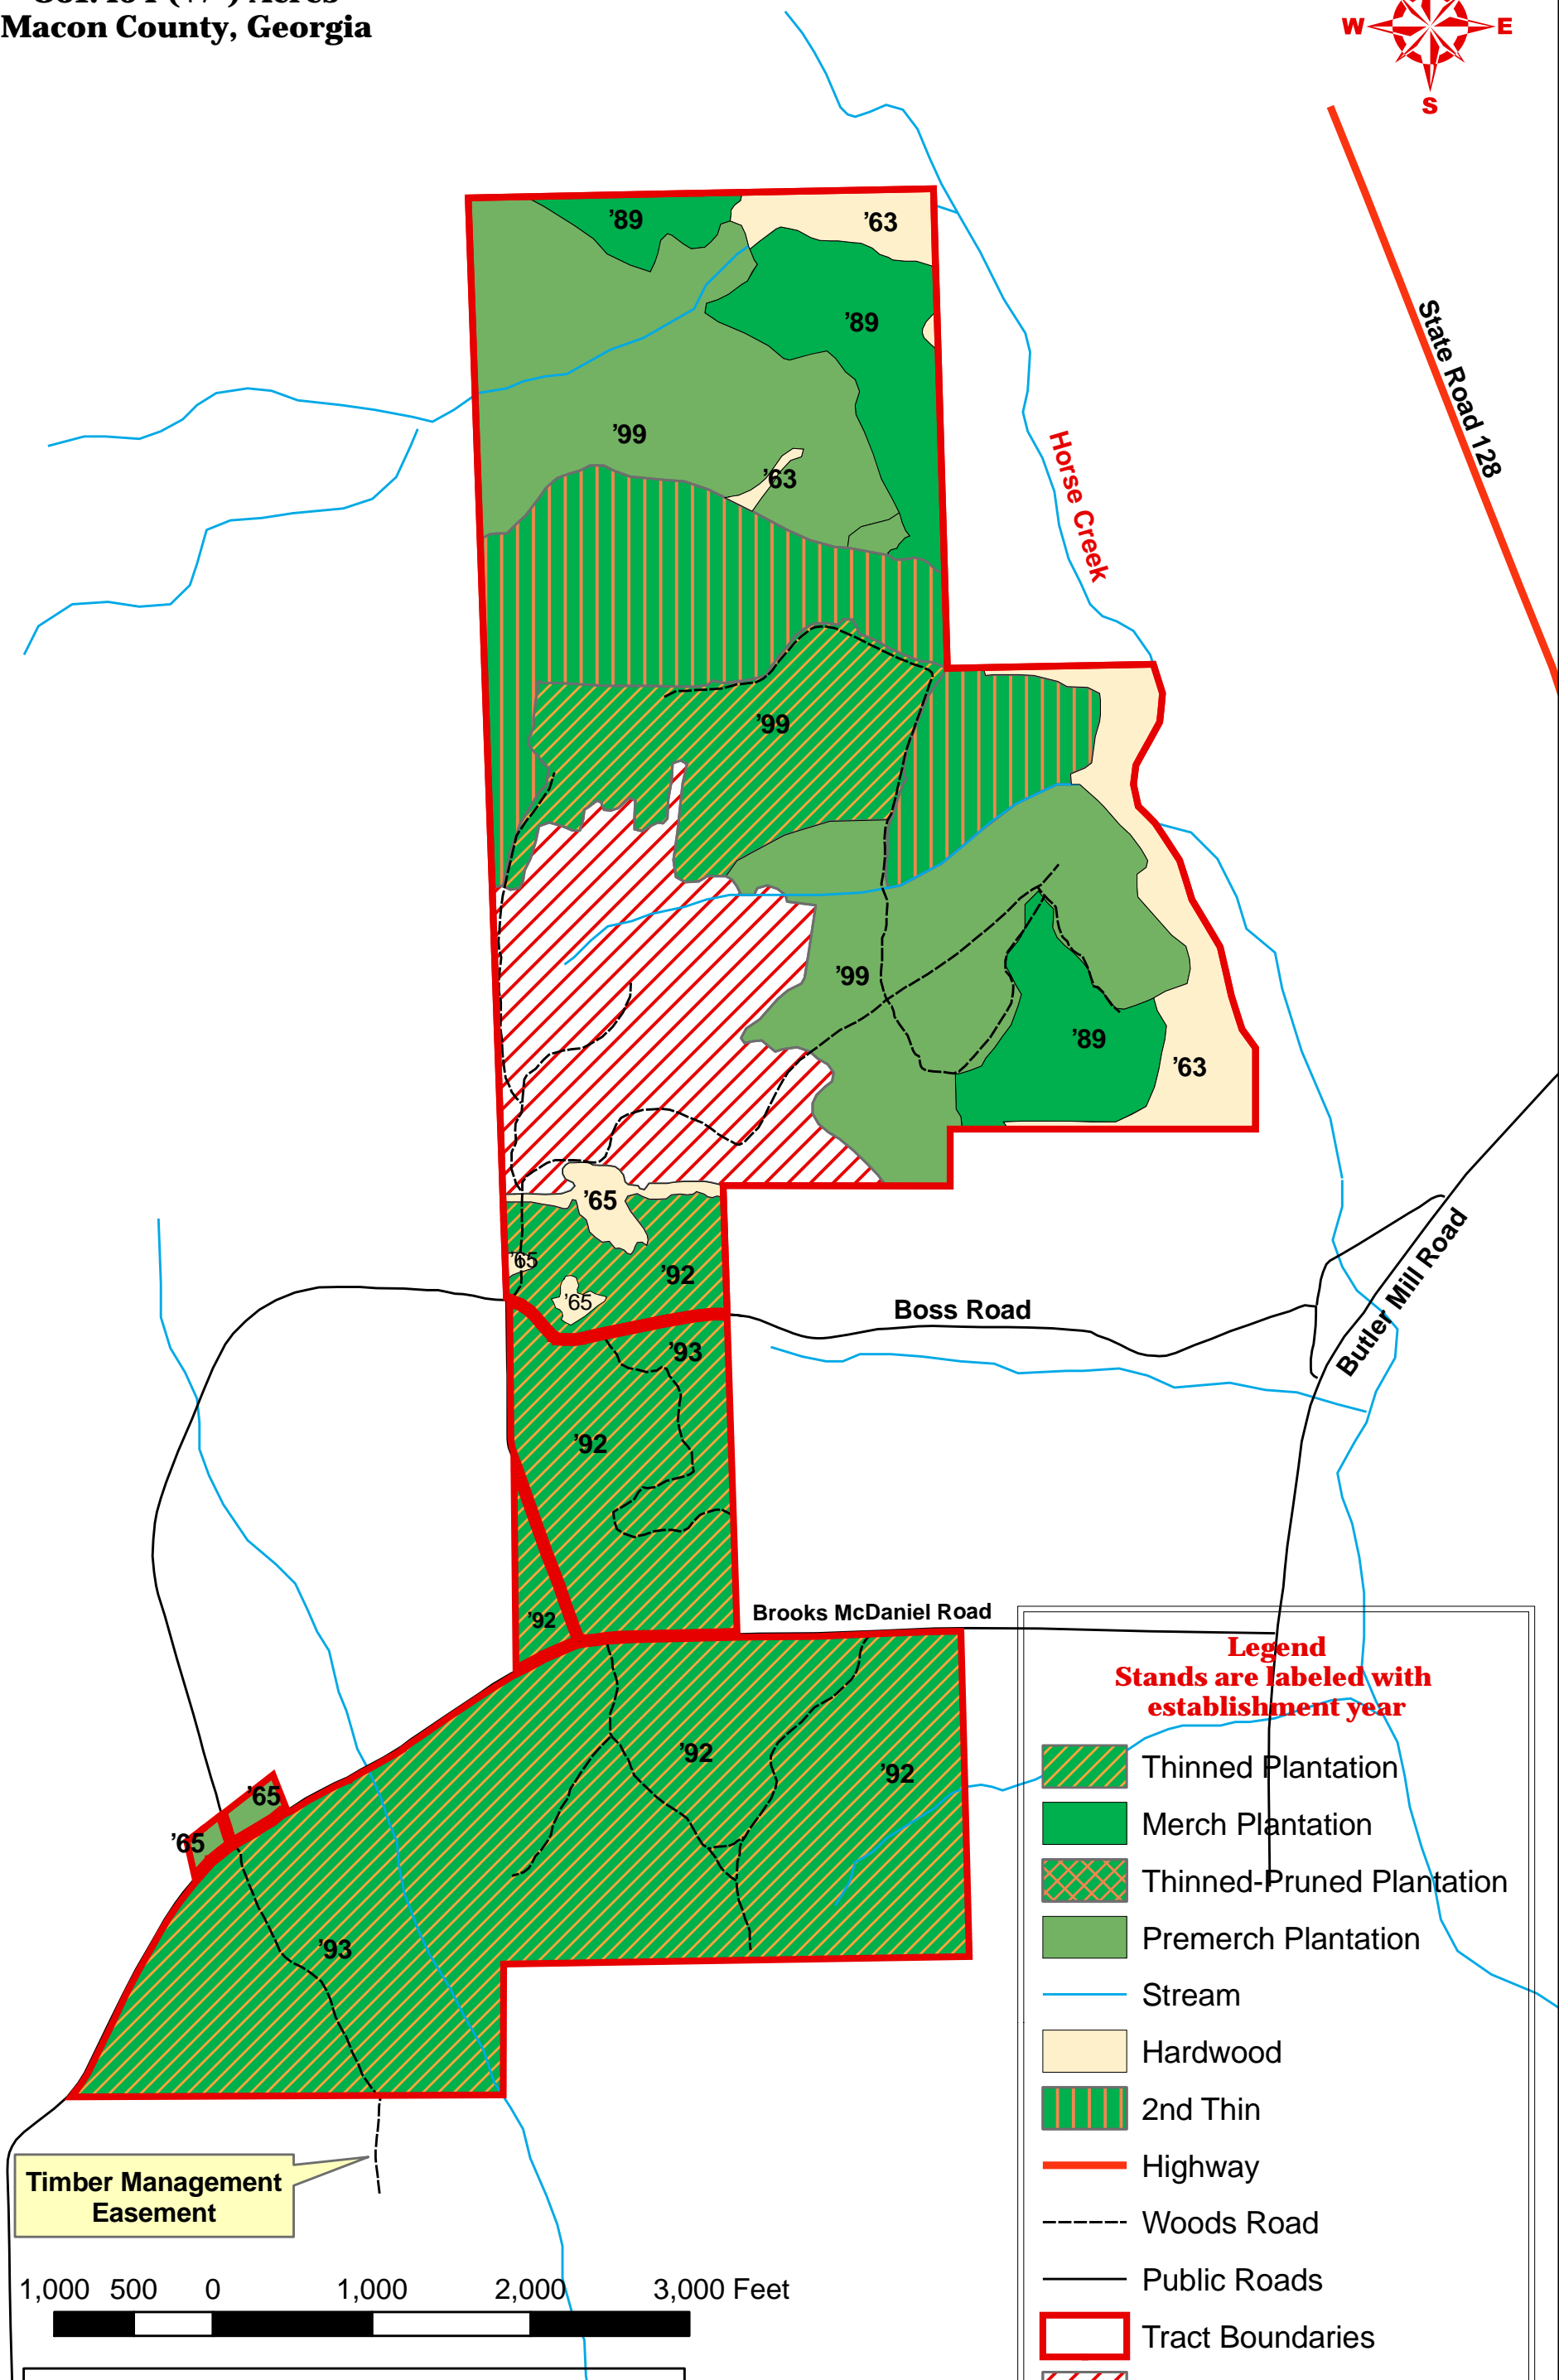

Tract No. 515
861.454 (+/-) Acres
Macon County, Georgia

Legend
Stands are labeled with establishment year

-  Thinned Plantation
-  Merch Plantation
-  Thinned-Pruned Plantation
-  Premerch Plantation
-  Stream
-  Hardwood
-  2nd Thin
-  Highway
-  Woods Road
-  Public Roads
-  Tract Boundaries
-  Clear Cut

Timber Management Easement

This map is not warranted for completeness or accuracy.