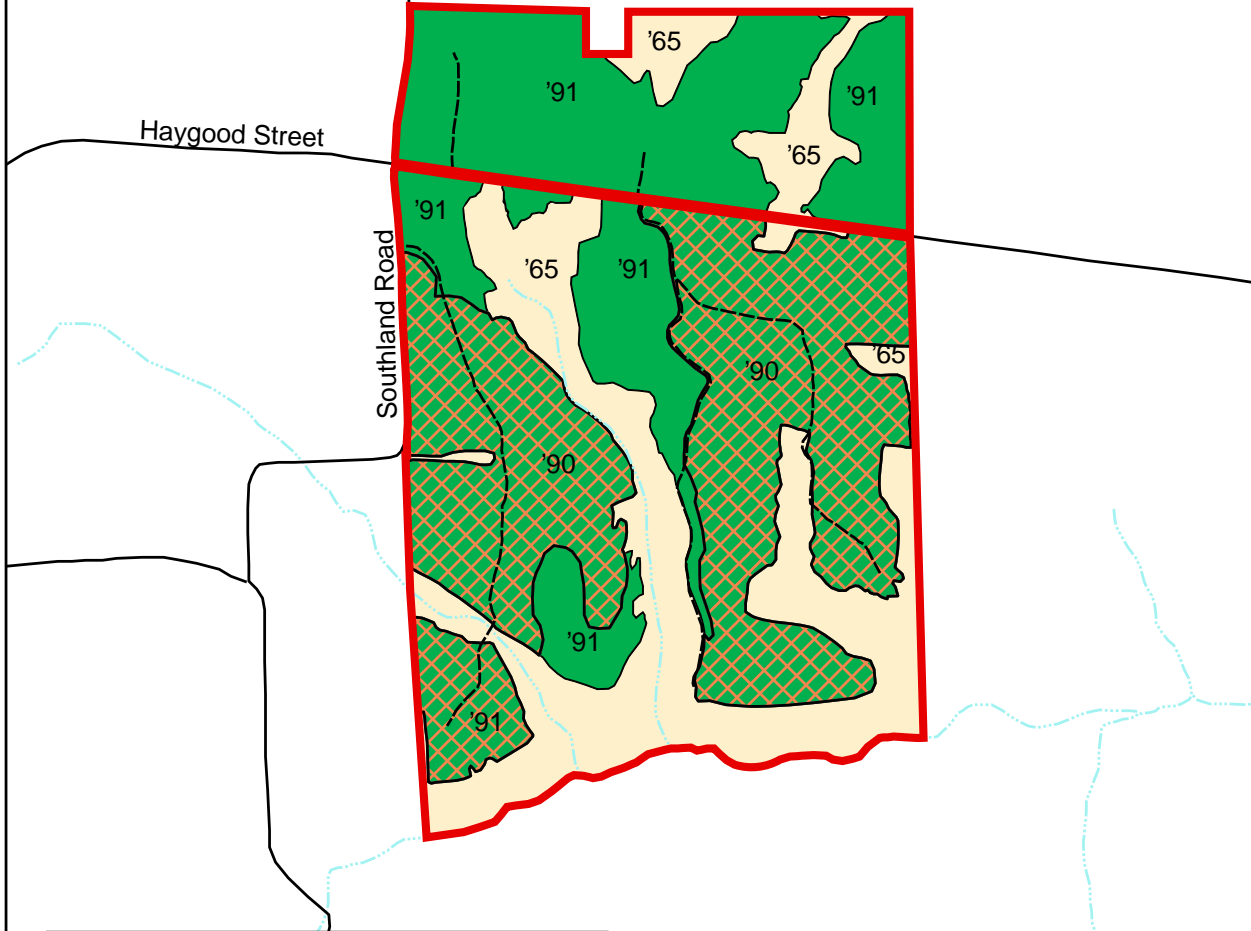

Tract No. 416
408 (+/-) Acres
Macon County, Georgia

Legend stands are labeled with establishment year

- Merch Plantation
- Hardwood
- Thinned-Pruned Plantation
- Stream
- Public Roads
- Woods Road
- Tract Boundaries

This map is not warranted for completeness or accuracy.