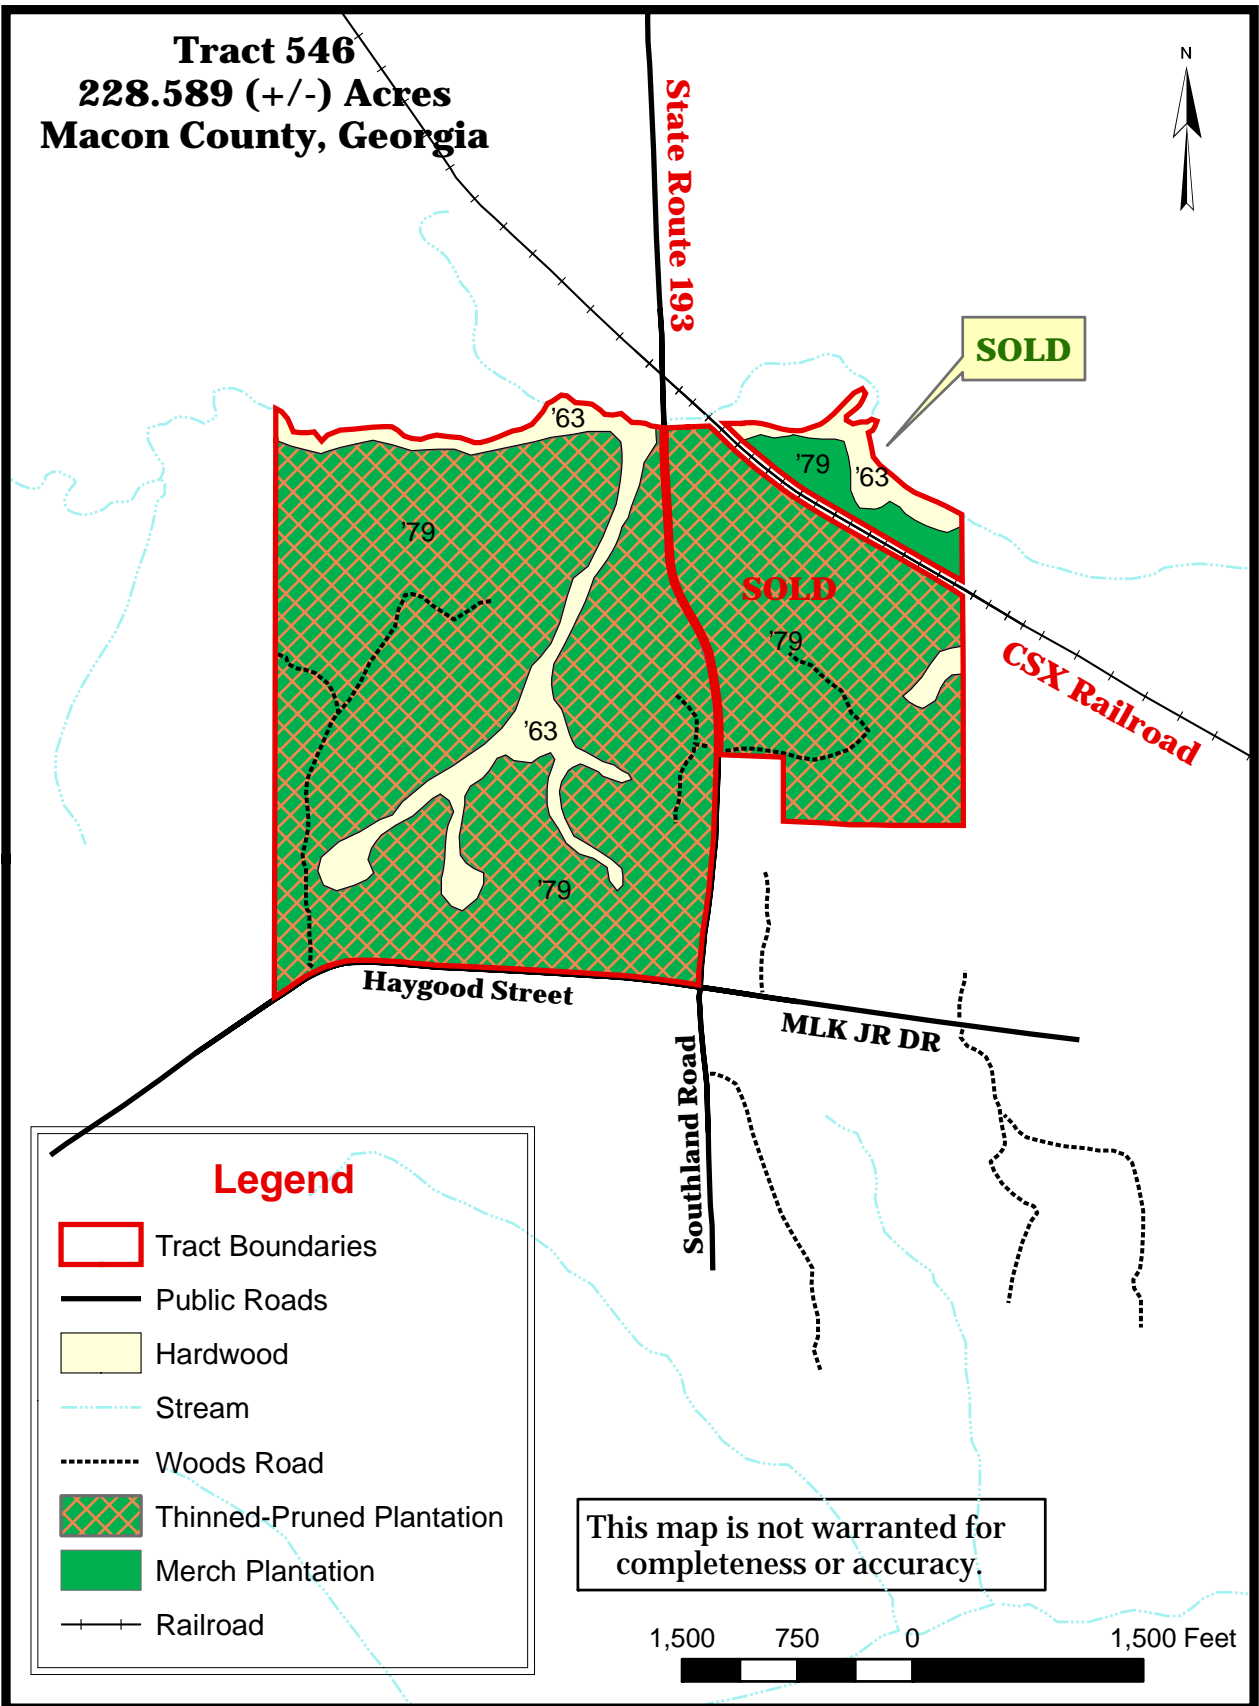

Tract 546
228.589 (+/-) Acres
Macon County, Georgia

SOLD

SOLD

Legend

-  Tract Boundaries
-  Public Roads
-  Hardwood
-  Stream
-  Woods Road
-  Thinned-Pruned Plantation
-  Merch Plantation
-  Railroad

This map is not warranted for completeness or accuracy.

1,500 750 0 1,500 Feet