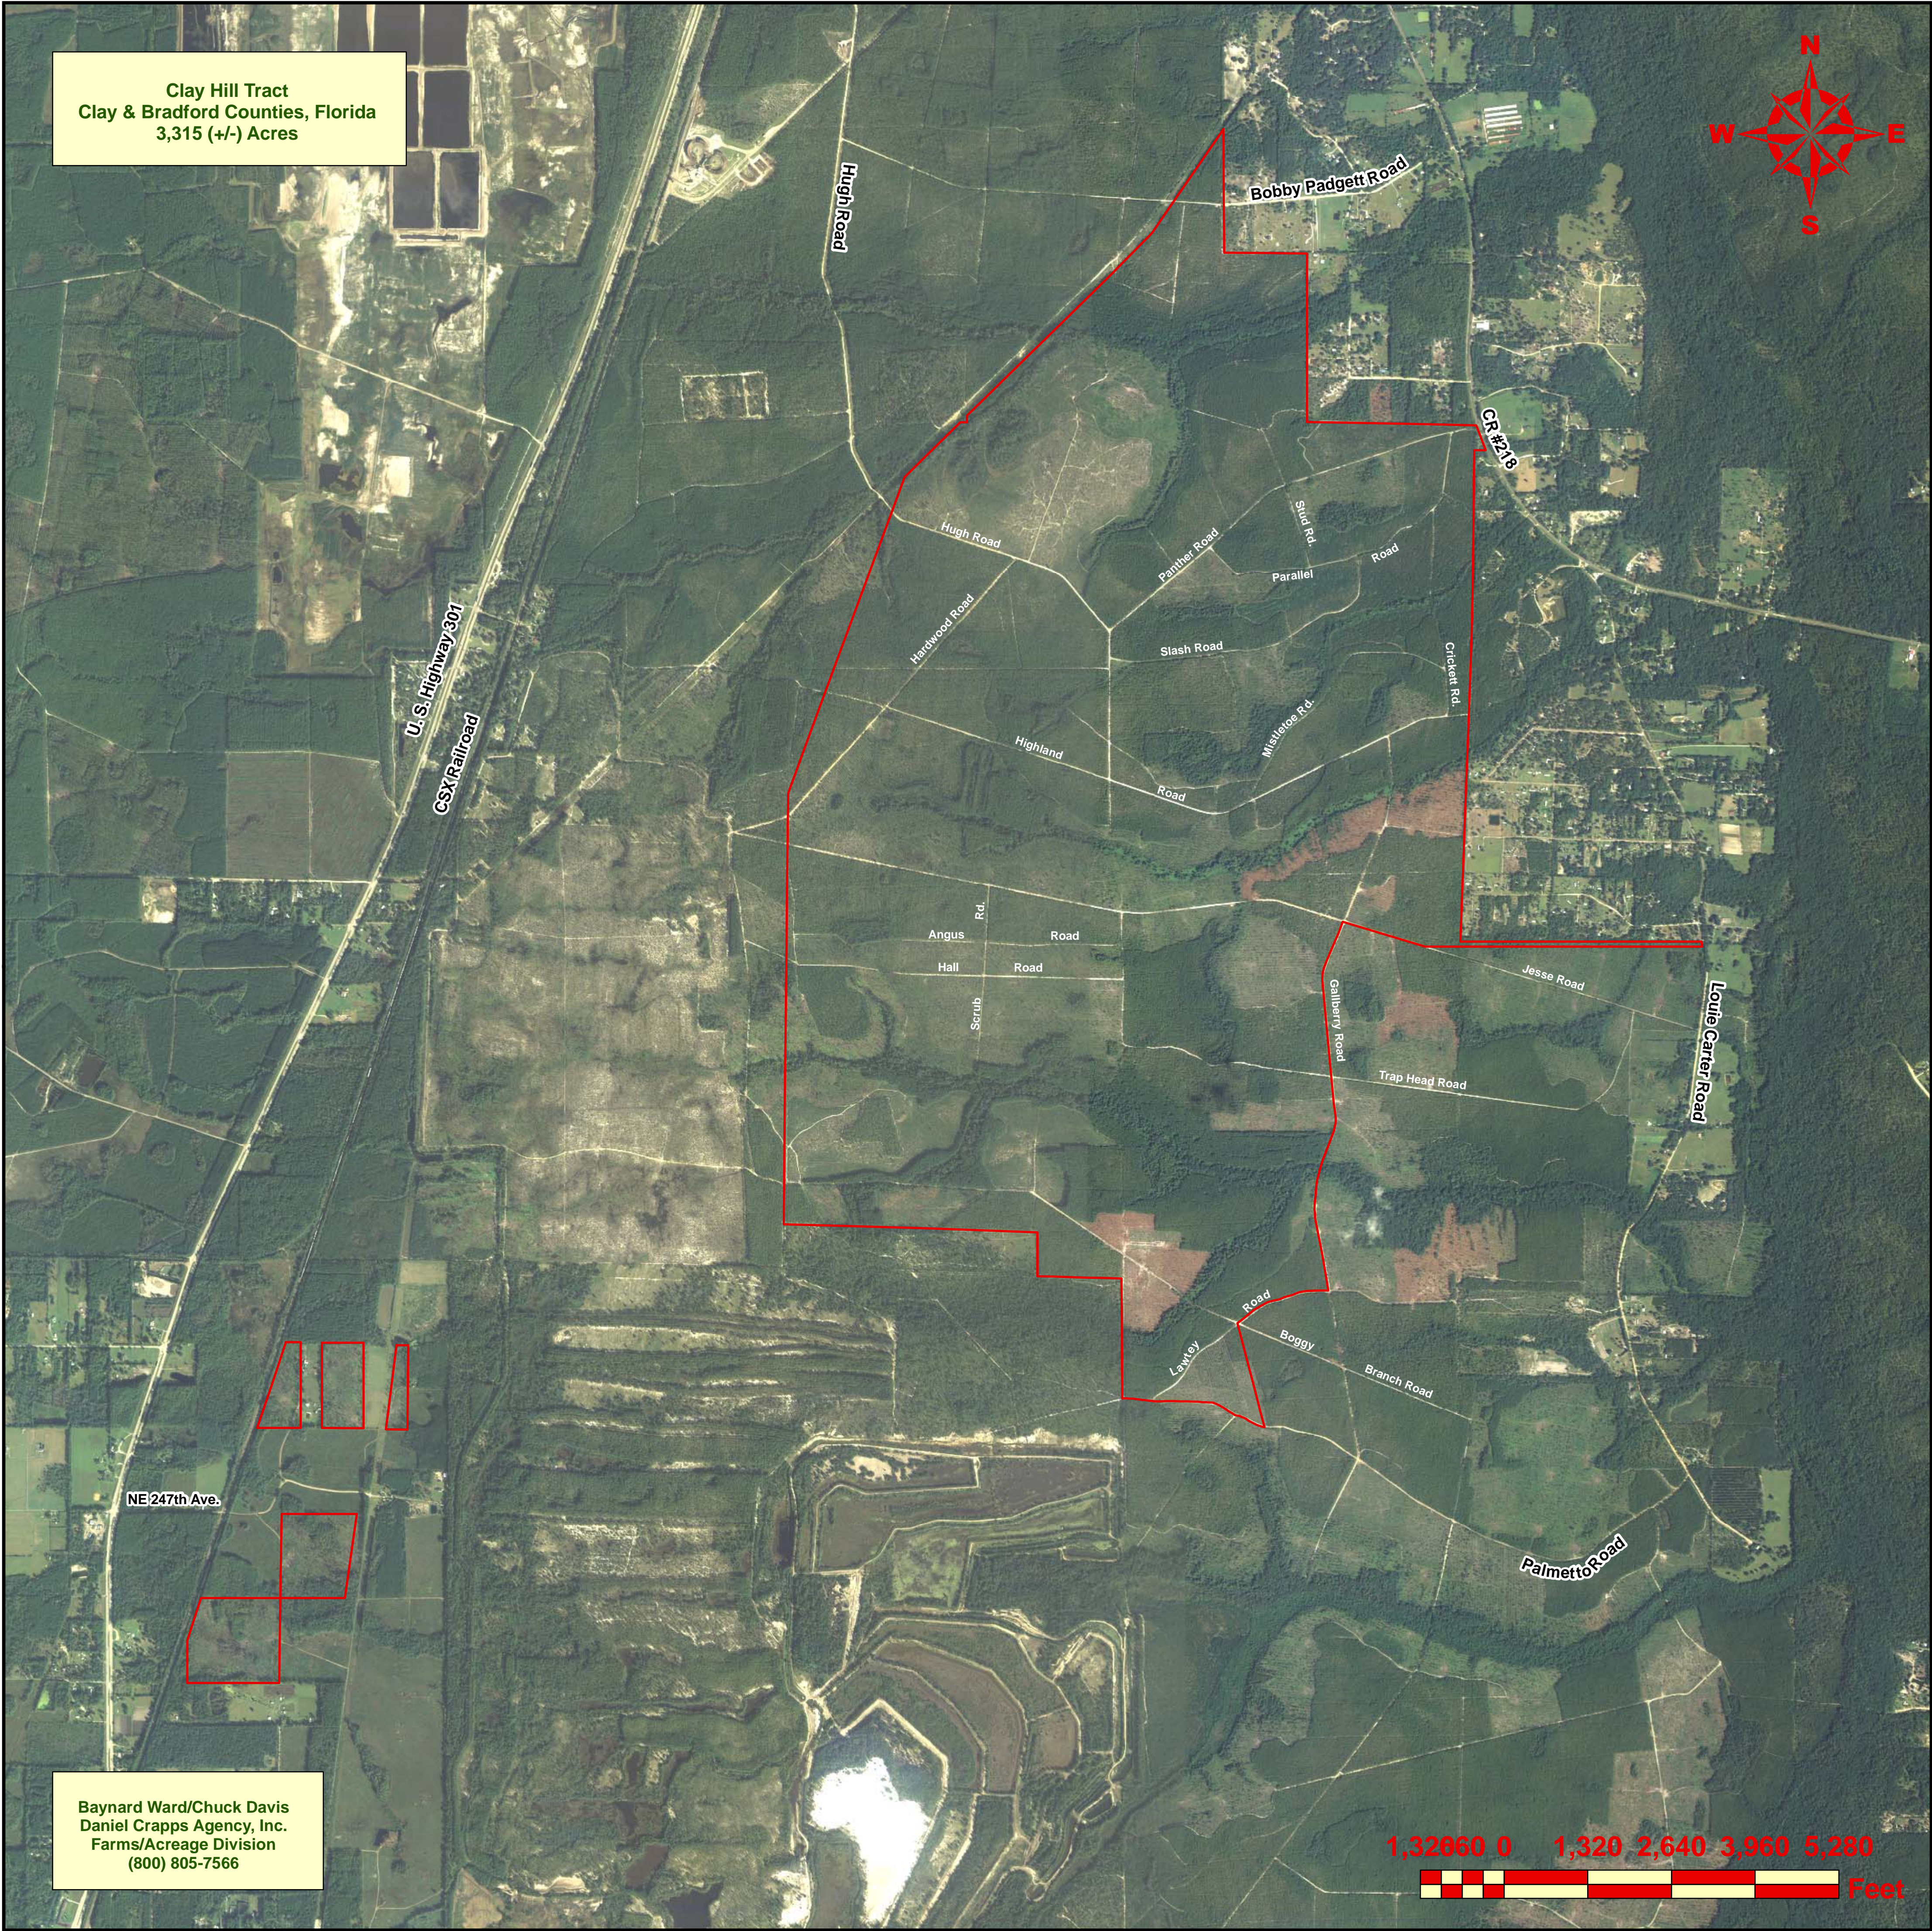

Clay Hill Tract  
Clay & Bradford Counties, Florida  
3,315 (+/-) Acres

Baynard Ward/Chuck Davis  
Daniel Crapps Agency, Inc.  
Farms/Acreage Division  
(800) 805-7566