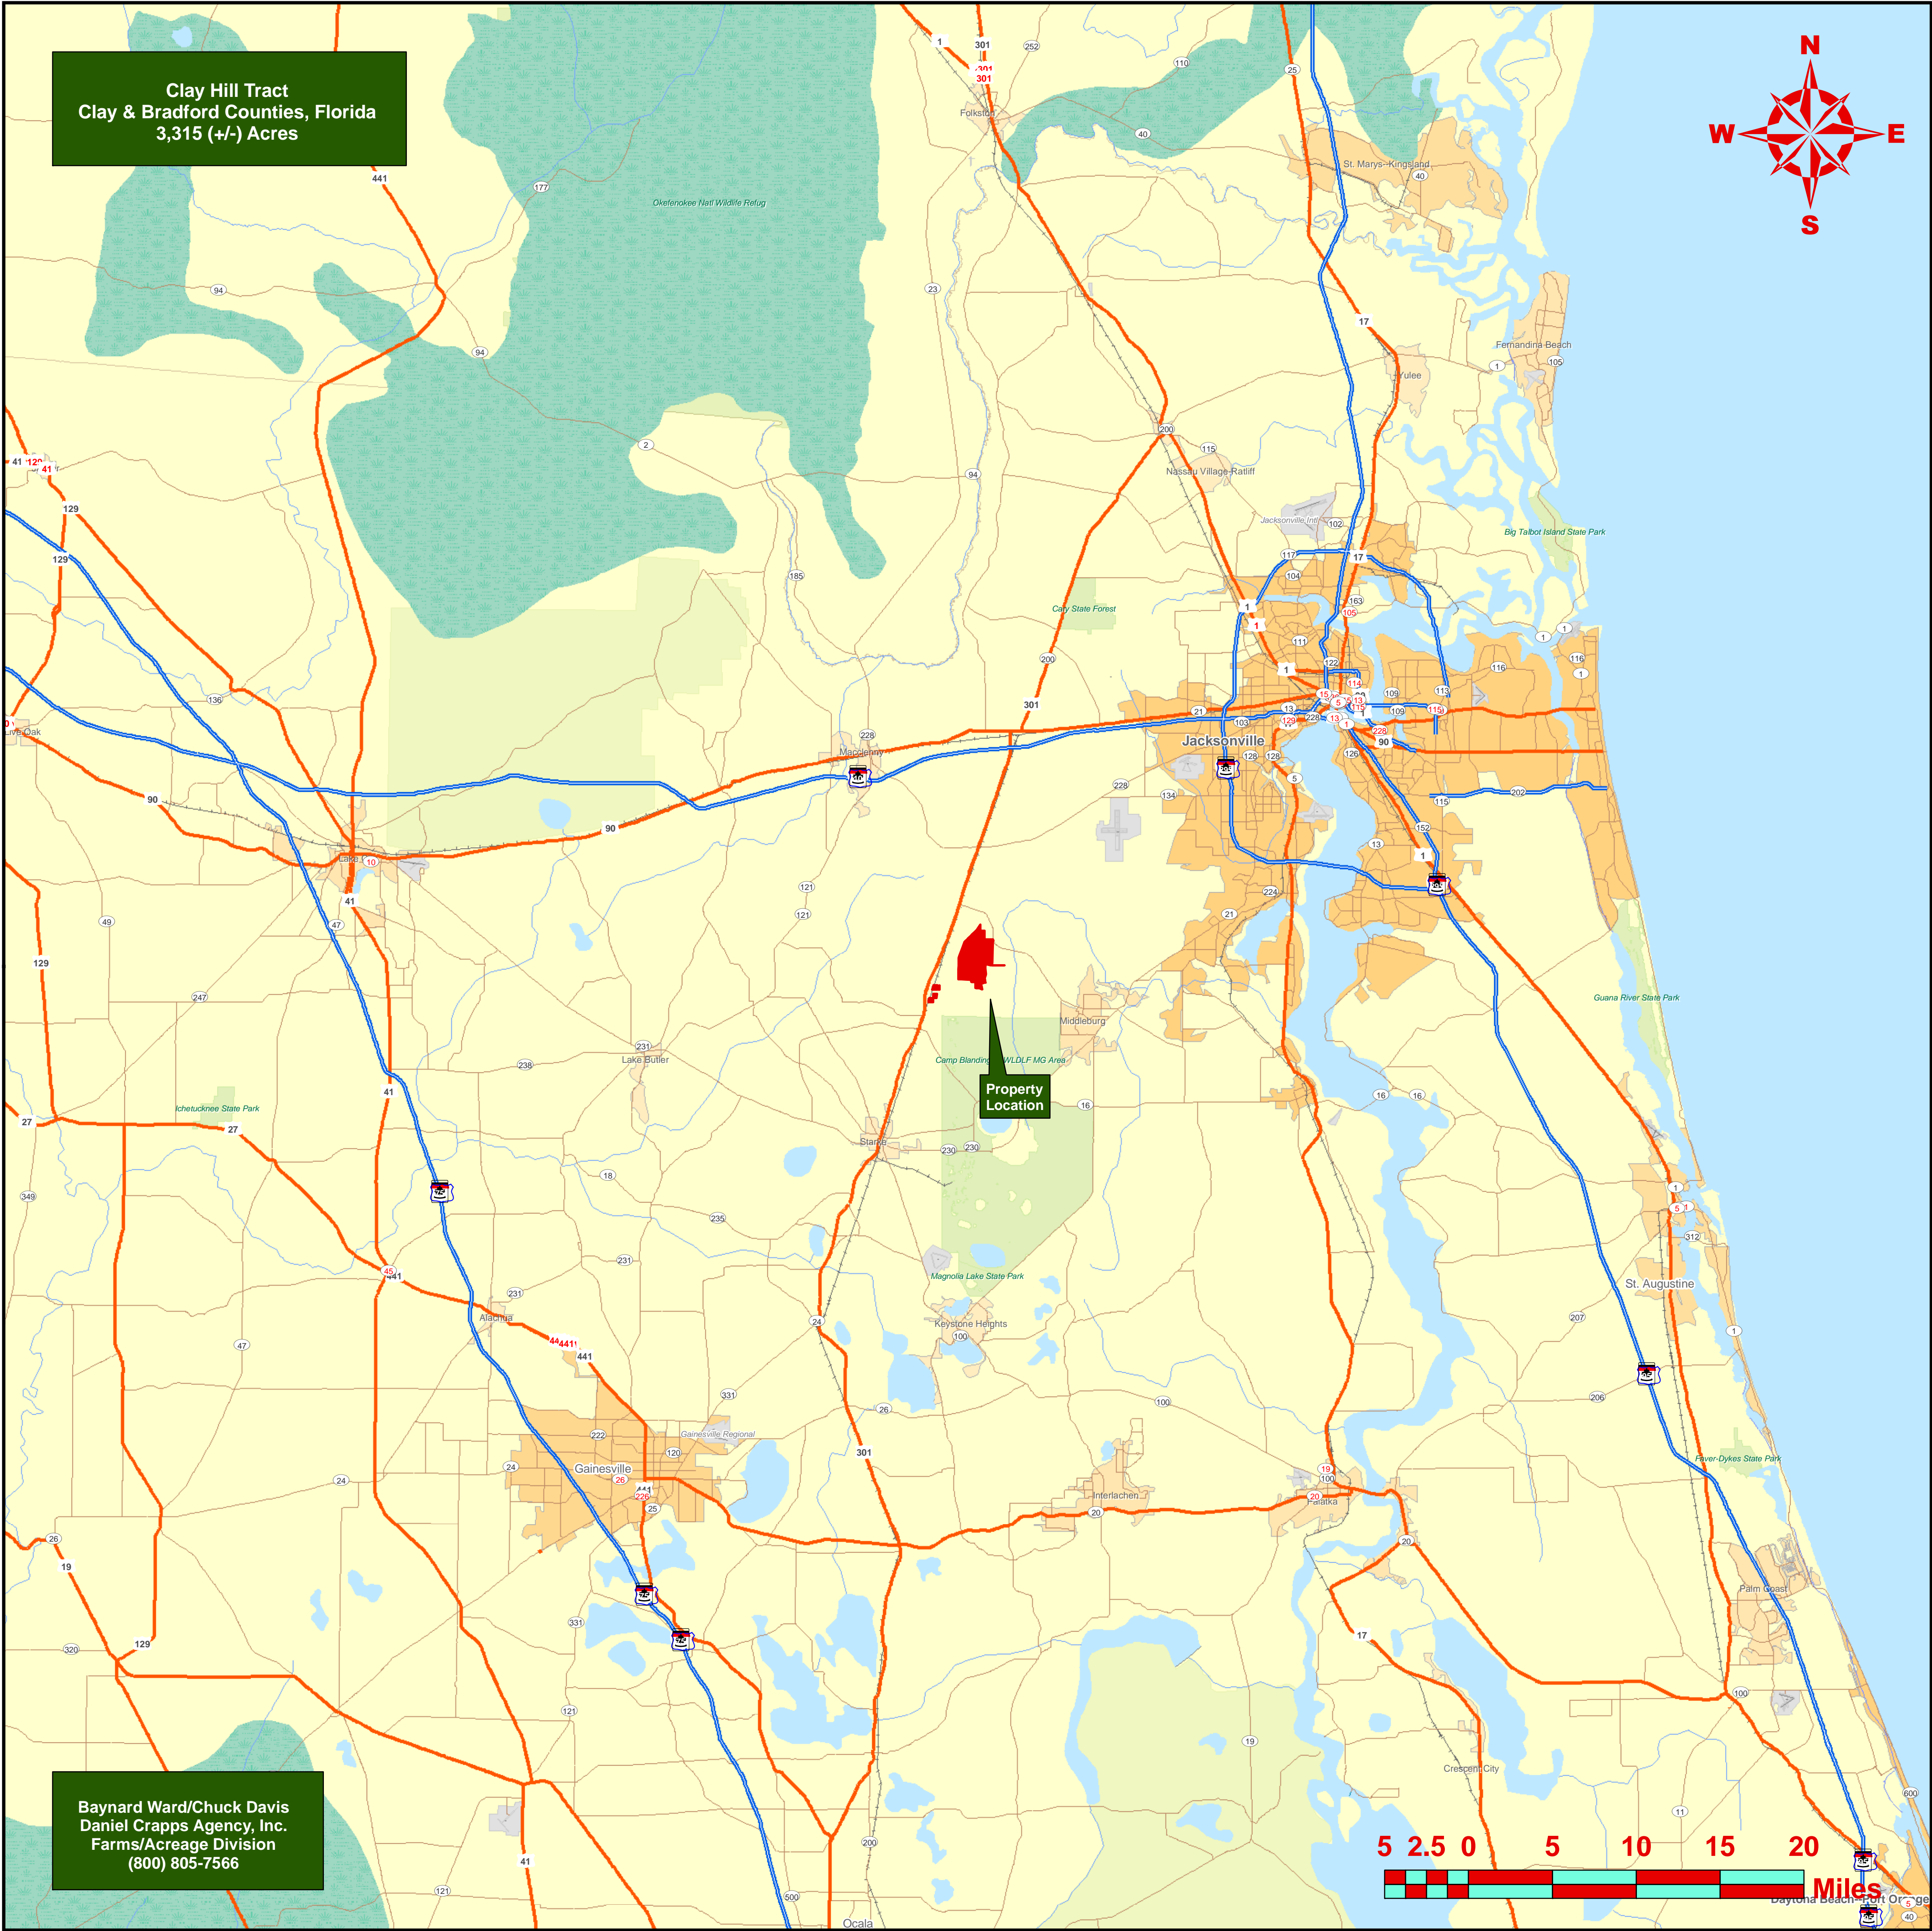

**Clay Hill Tract**  
Clay & Bradford Counties, Florida  
3,315 (+/-) Acres

Baynard Ward/Chuck Davis  
Daniel Crapps Agency, Inc.  
Farms/Acreage Division  
(800) 805-7566