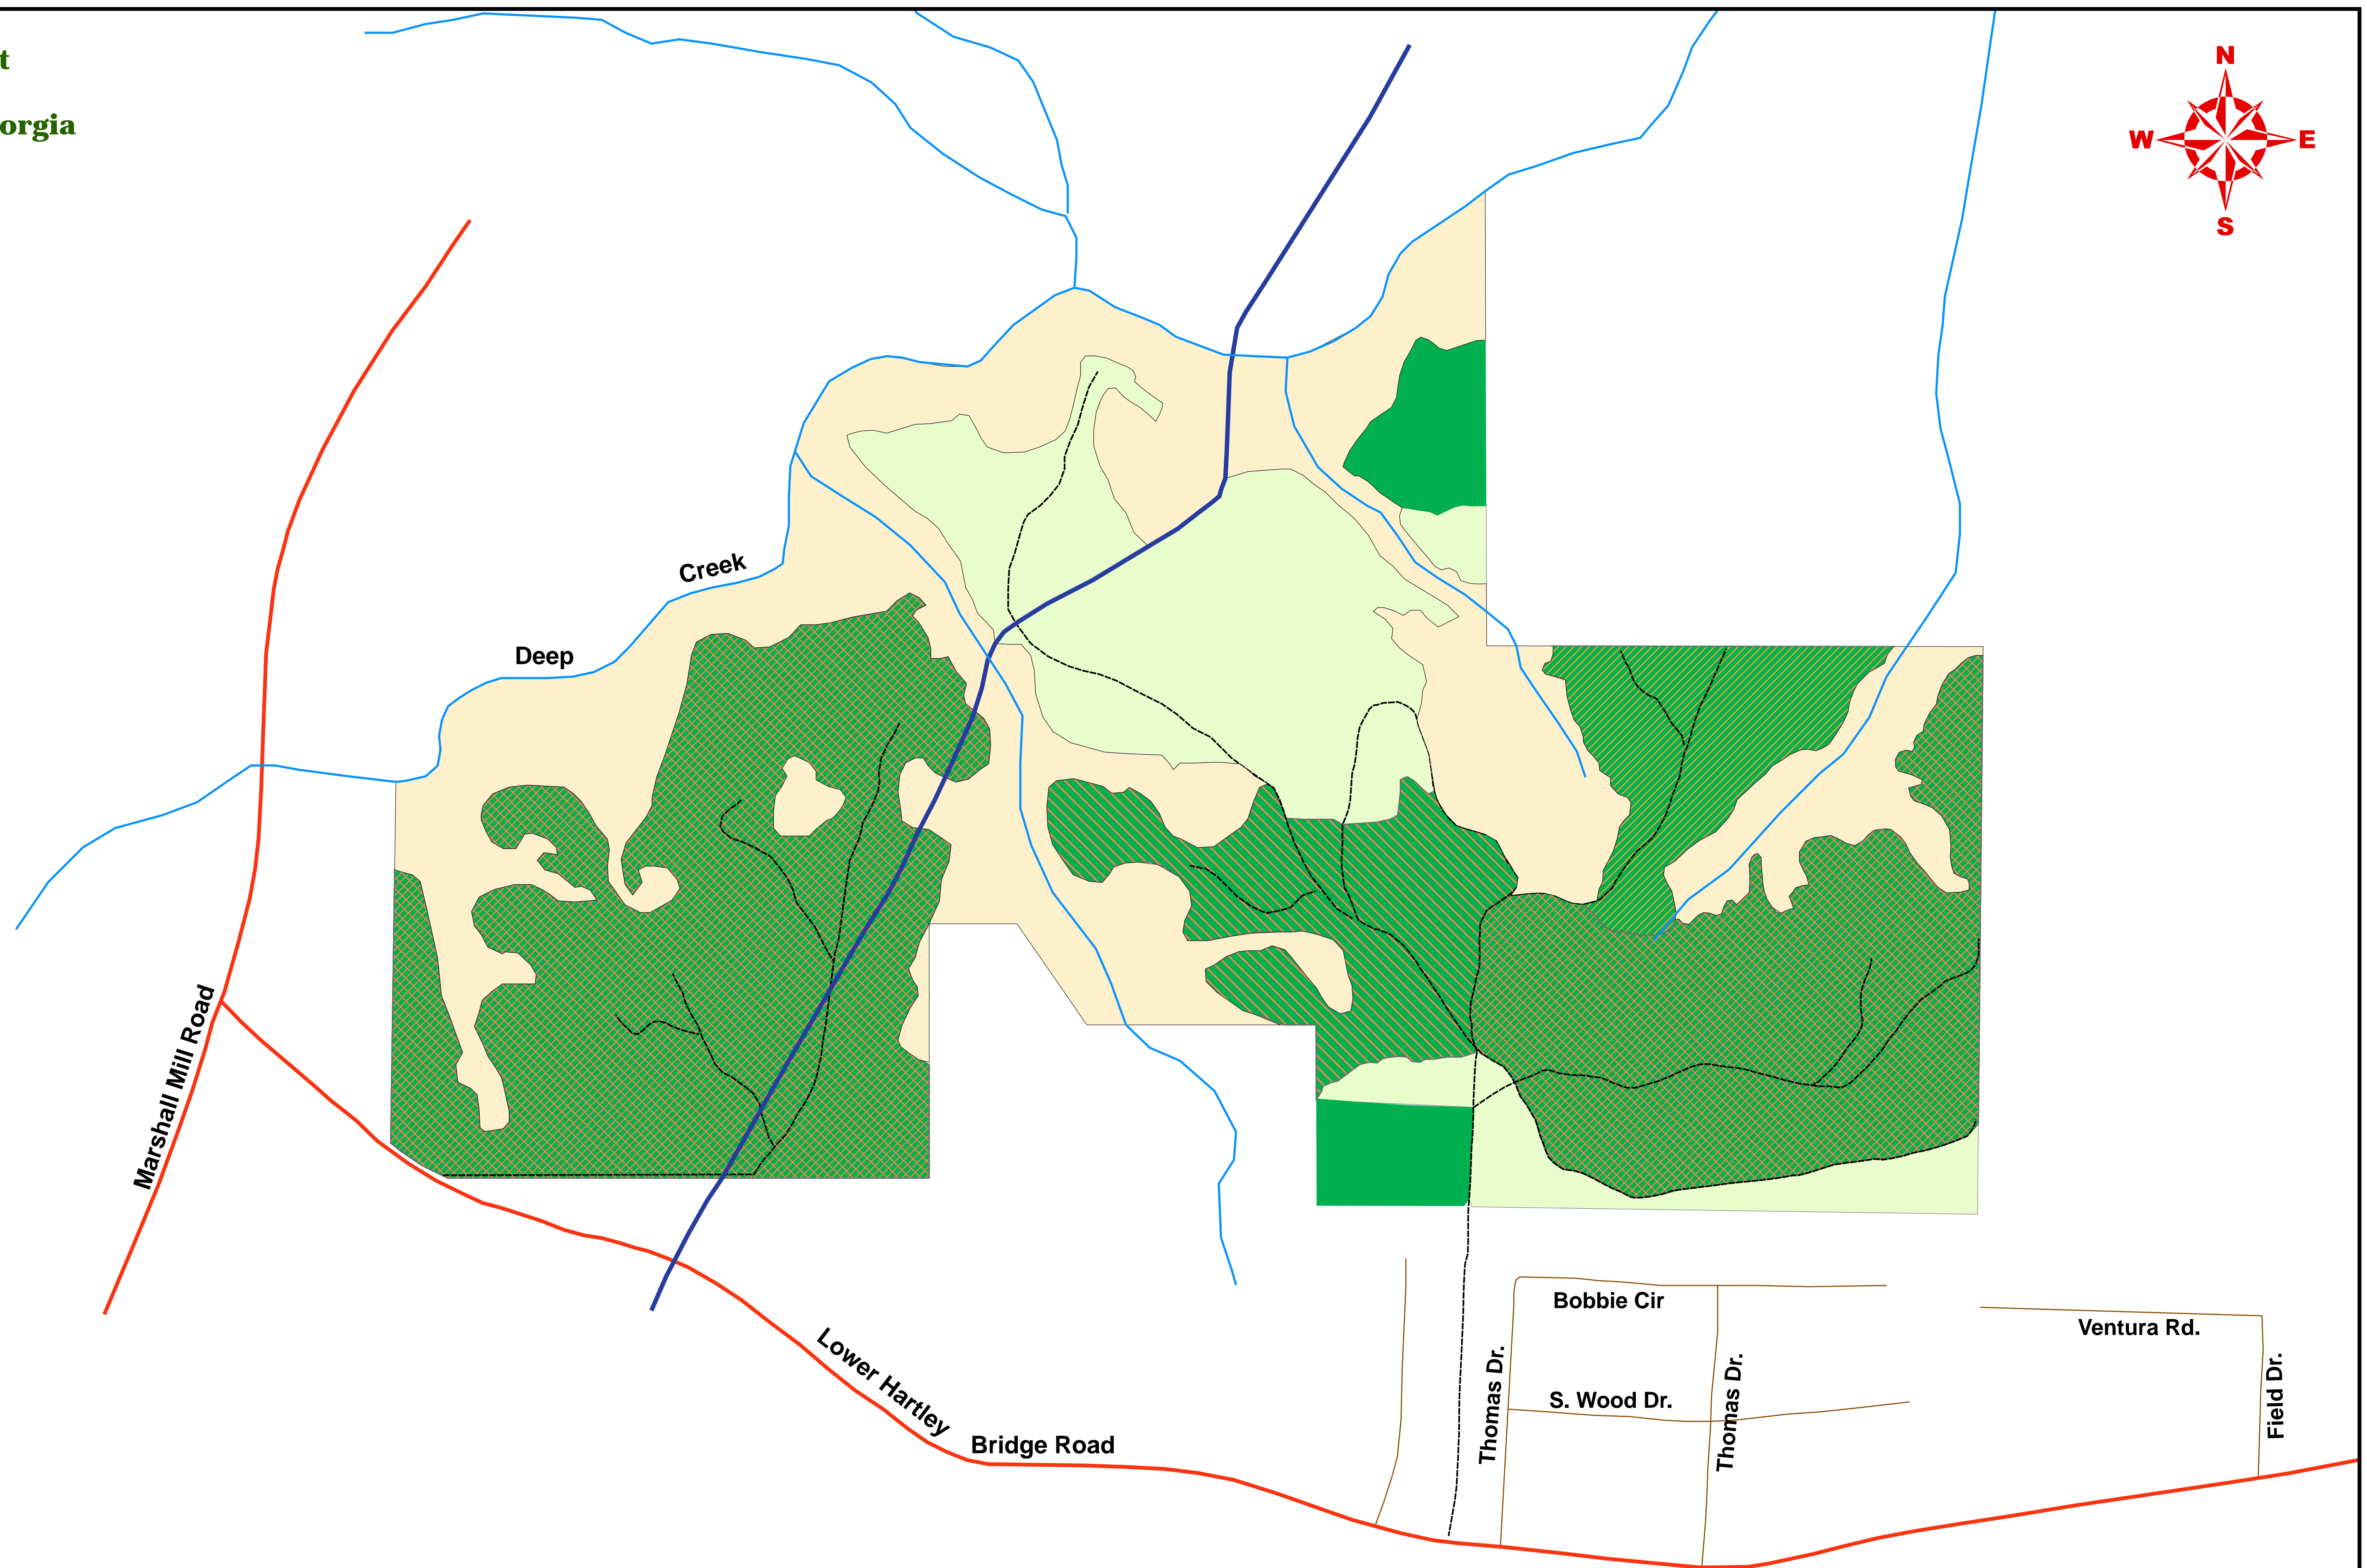

Deep Creek Tract
722 (+/-) Acres
Crawford County, Georgia

Legend

- Stream
- Pipeline
- Hardwood Bottom
- Woods Road
- Highway
- 1993 Pine Plantation
- 1996 Pine Plantation
- 1994 Pine Plantation
- 2004 Pine Plantation
- New Field
- Public Roads