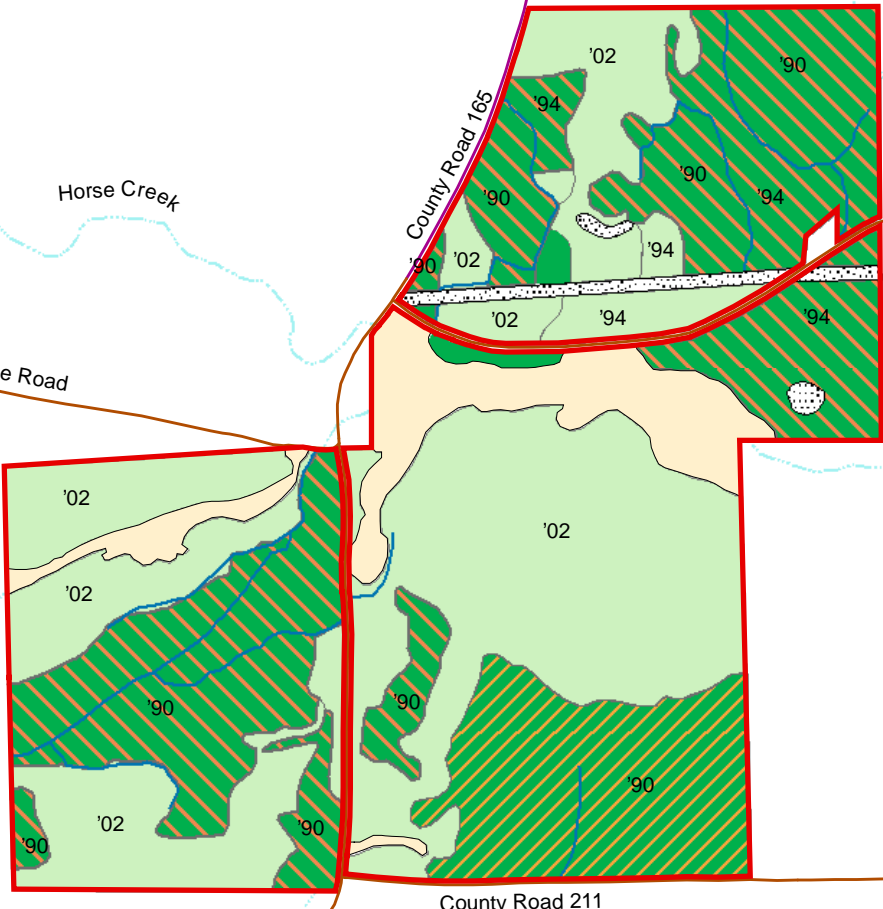

**Tract 898**  
**552 (+/-) Acres**  
**Taylor County, Georgia**

**Legend**  
**Stands are labeled with e**  
**establishment year**

-  Hardwood
-  Non-Forest
-  Woods Road
-  Thinned Plantation\_2009
-  Merch Plantation
-  Natural Pine
-  Premerch Plantation
-  Stream
-  Thinned Plantation

**This map is not warranted for completeness or accuracy.**