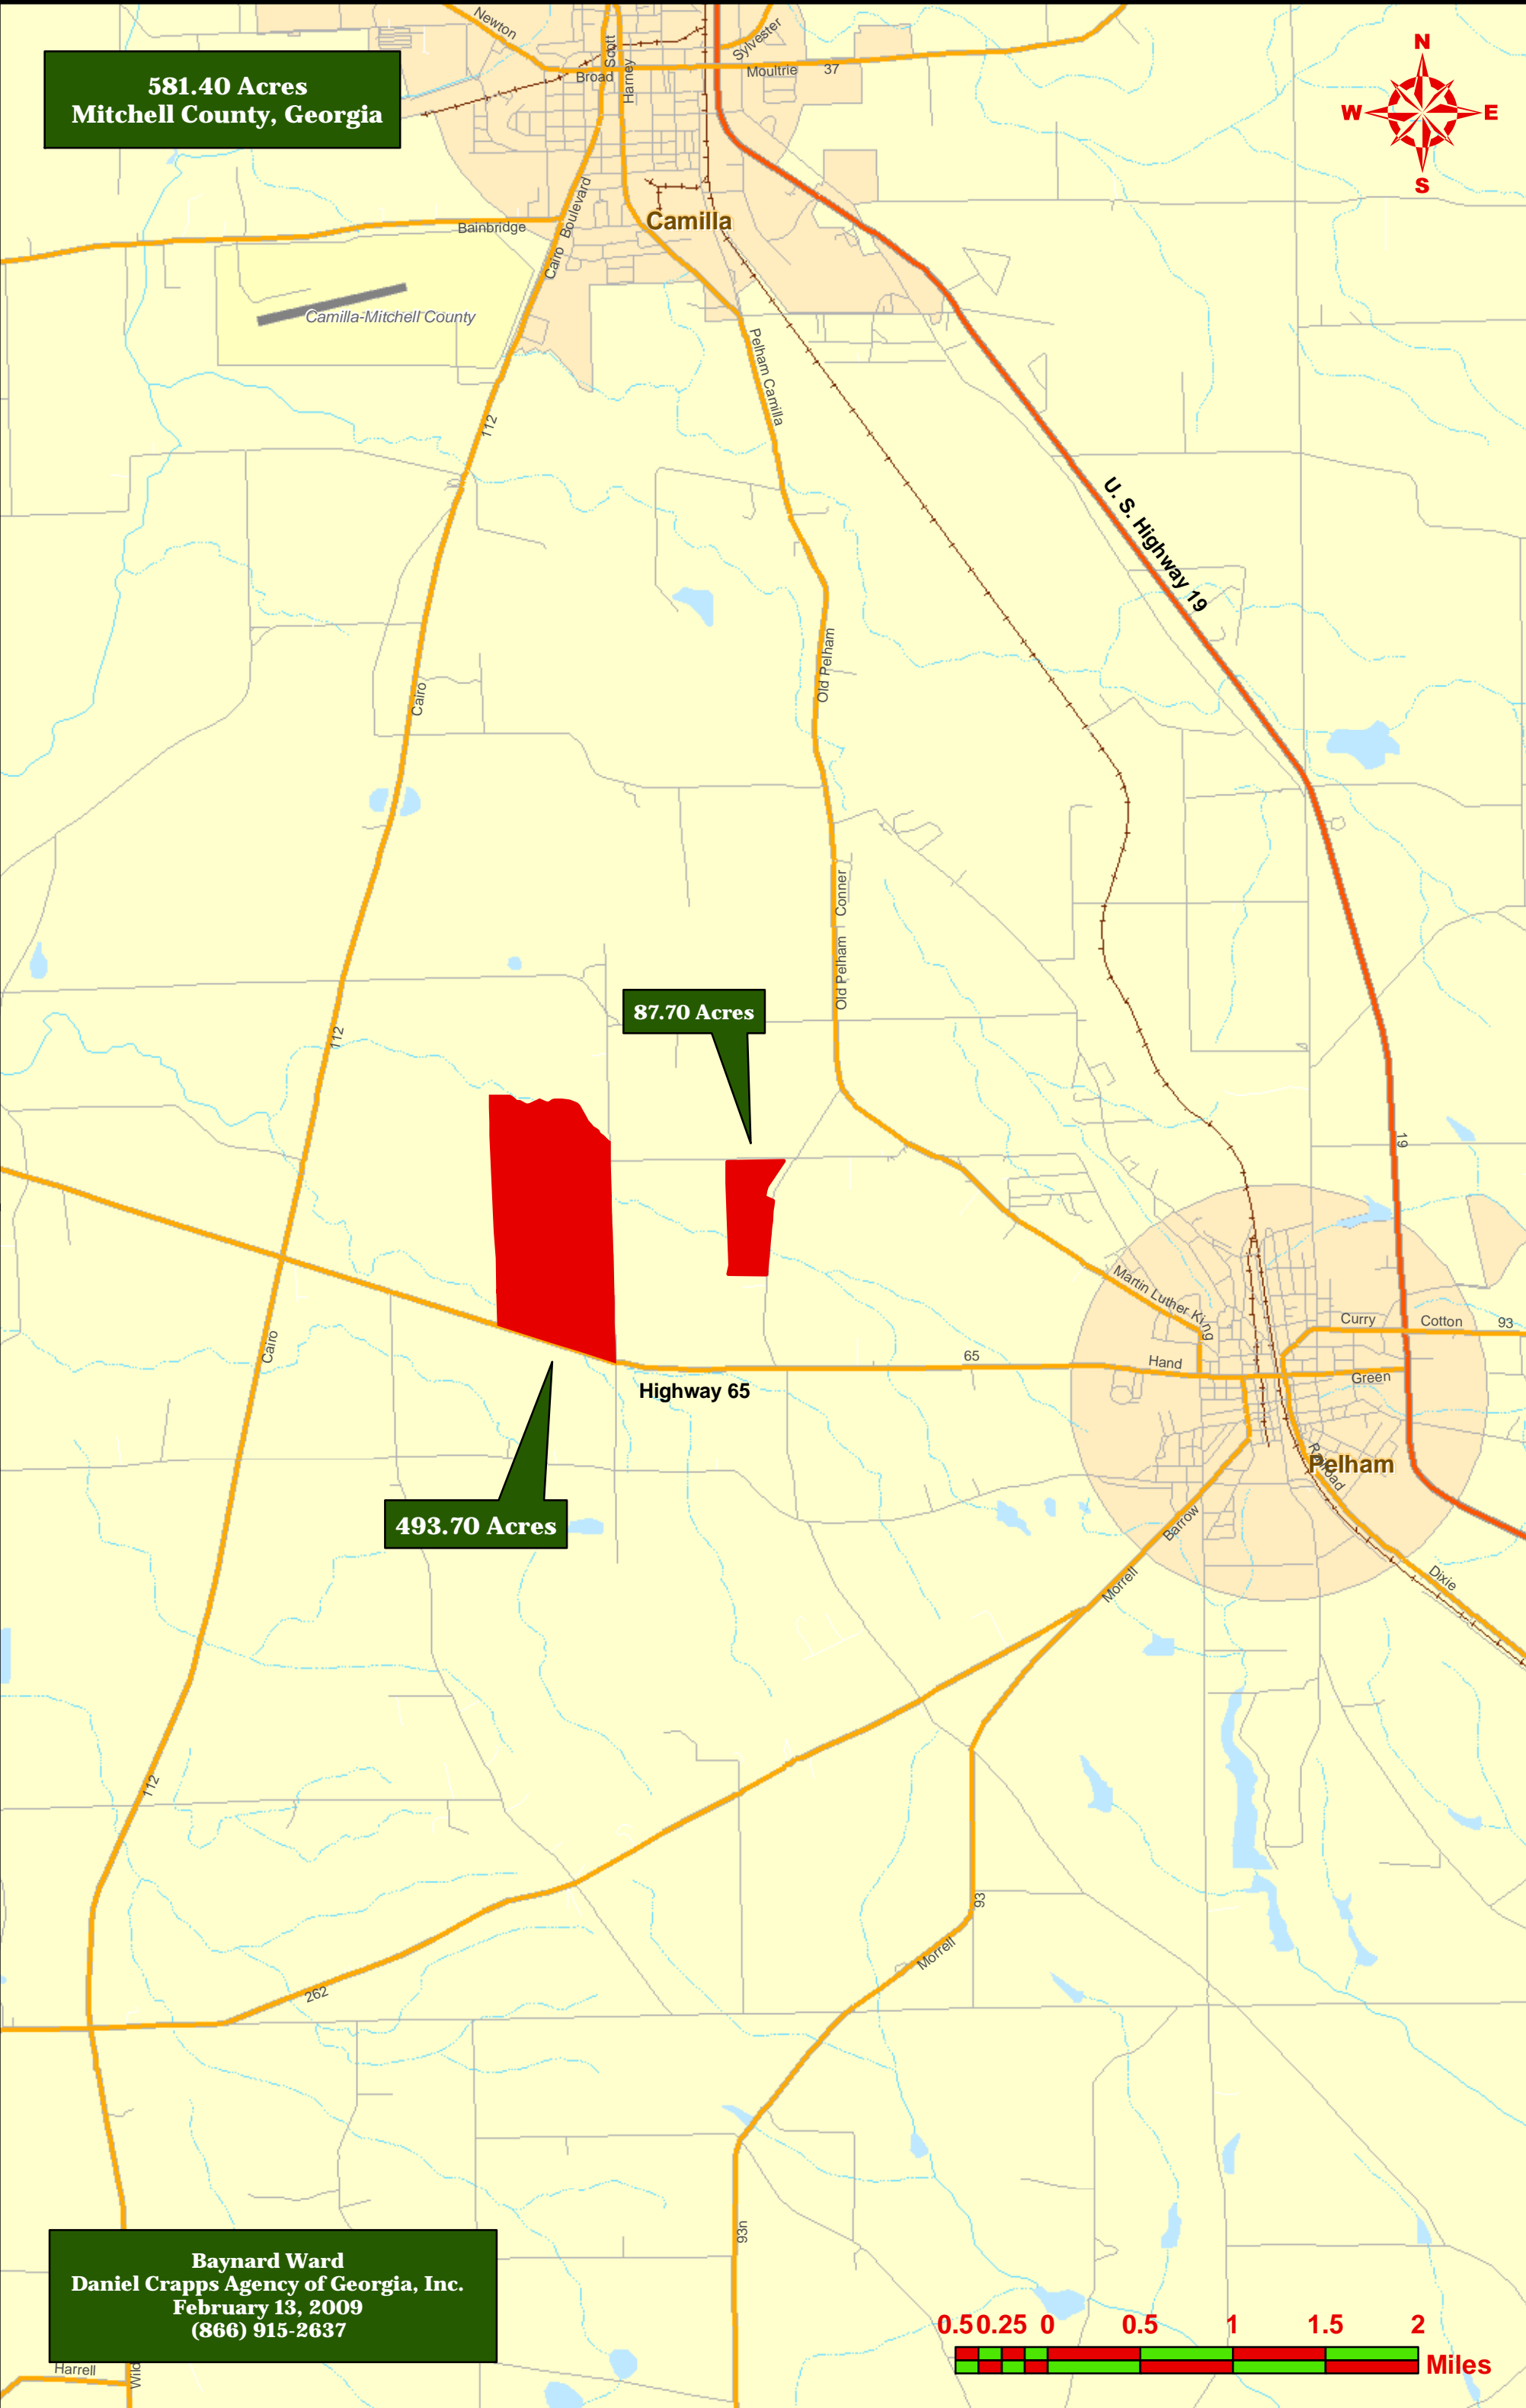

581.40 Acres
Mitchell County, Georgia

87.70 Acres

493.70 Acres

Baynard Ward
Daniel Crapps Agency of Georgia, Inc.
February 13, 2009
(866) 915-2637