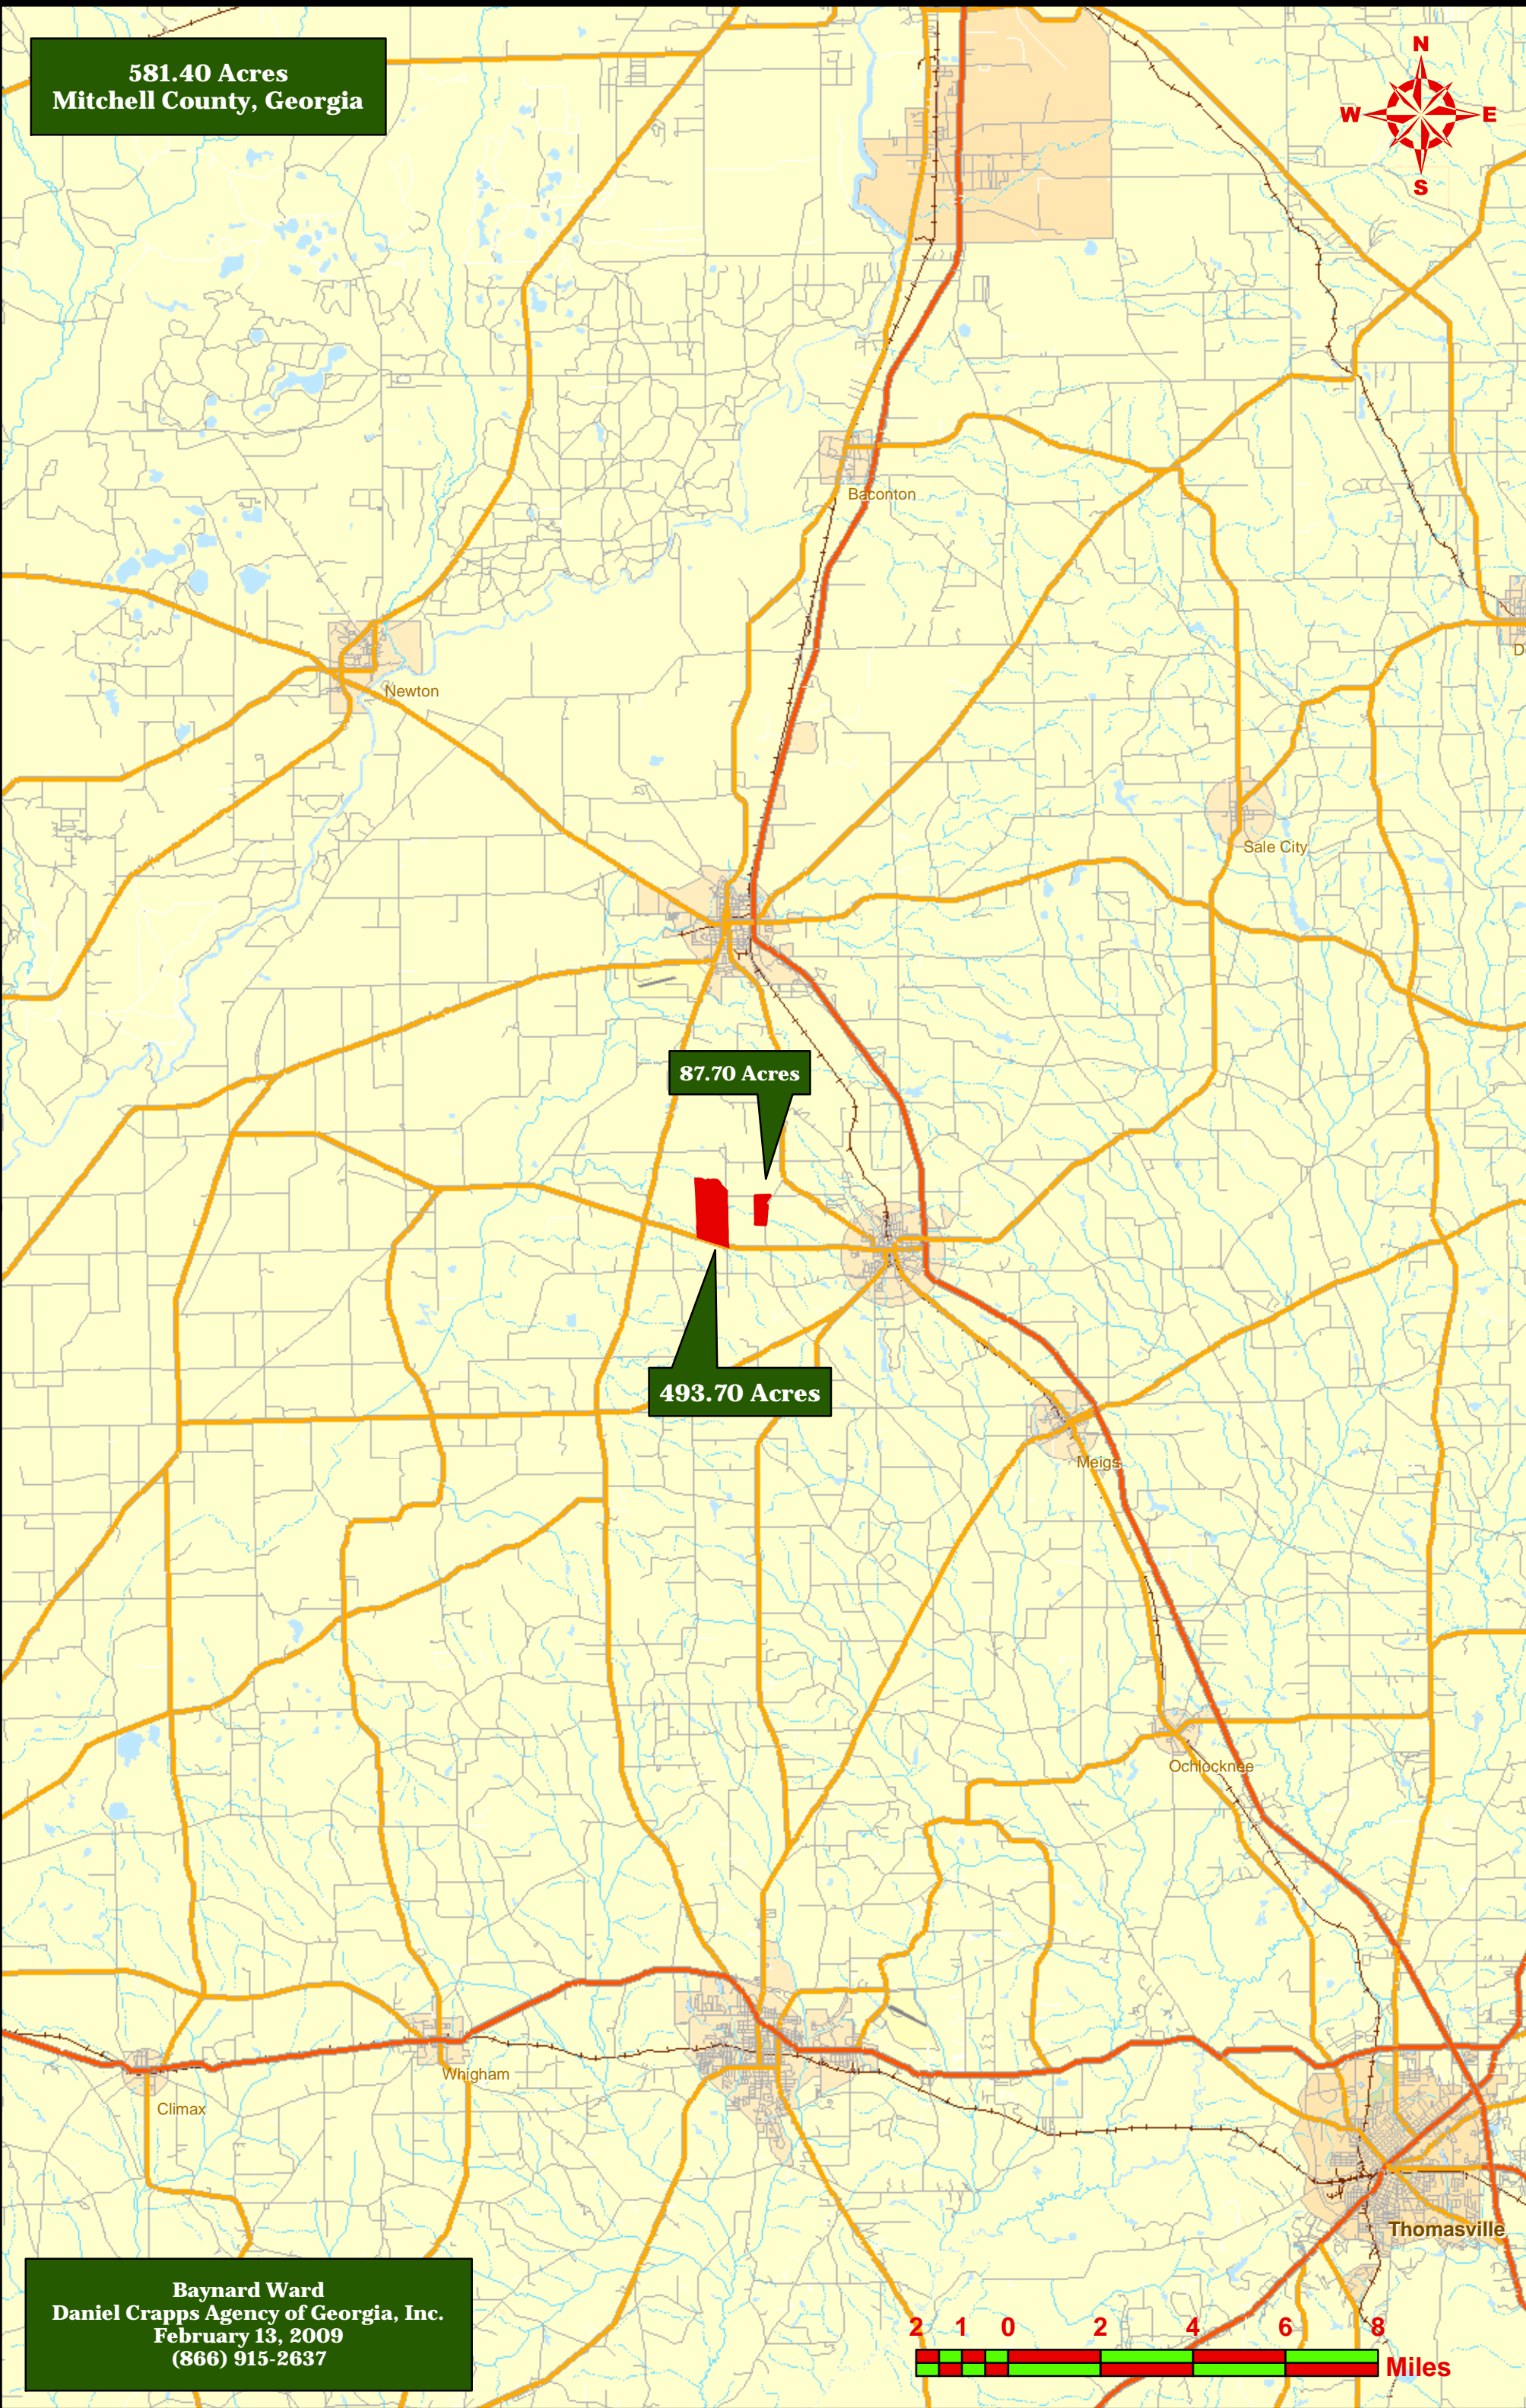

581.40 Acres
Mitchell County, Georgia

87.70 Acres

493.70 Acres

Baynard Ward
Daniel Crapps Agency of Georgia, Inc.
February 13, 2009
(866) 915-2637