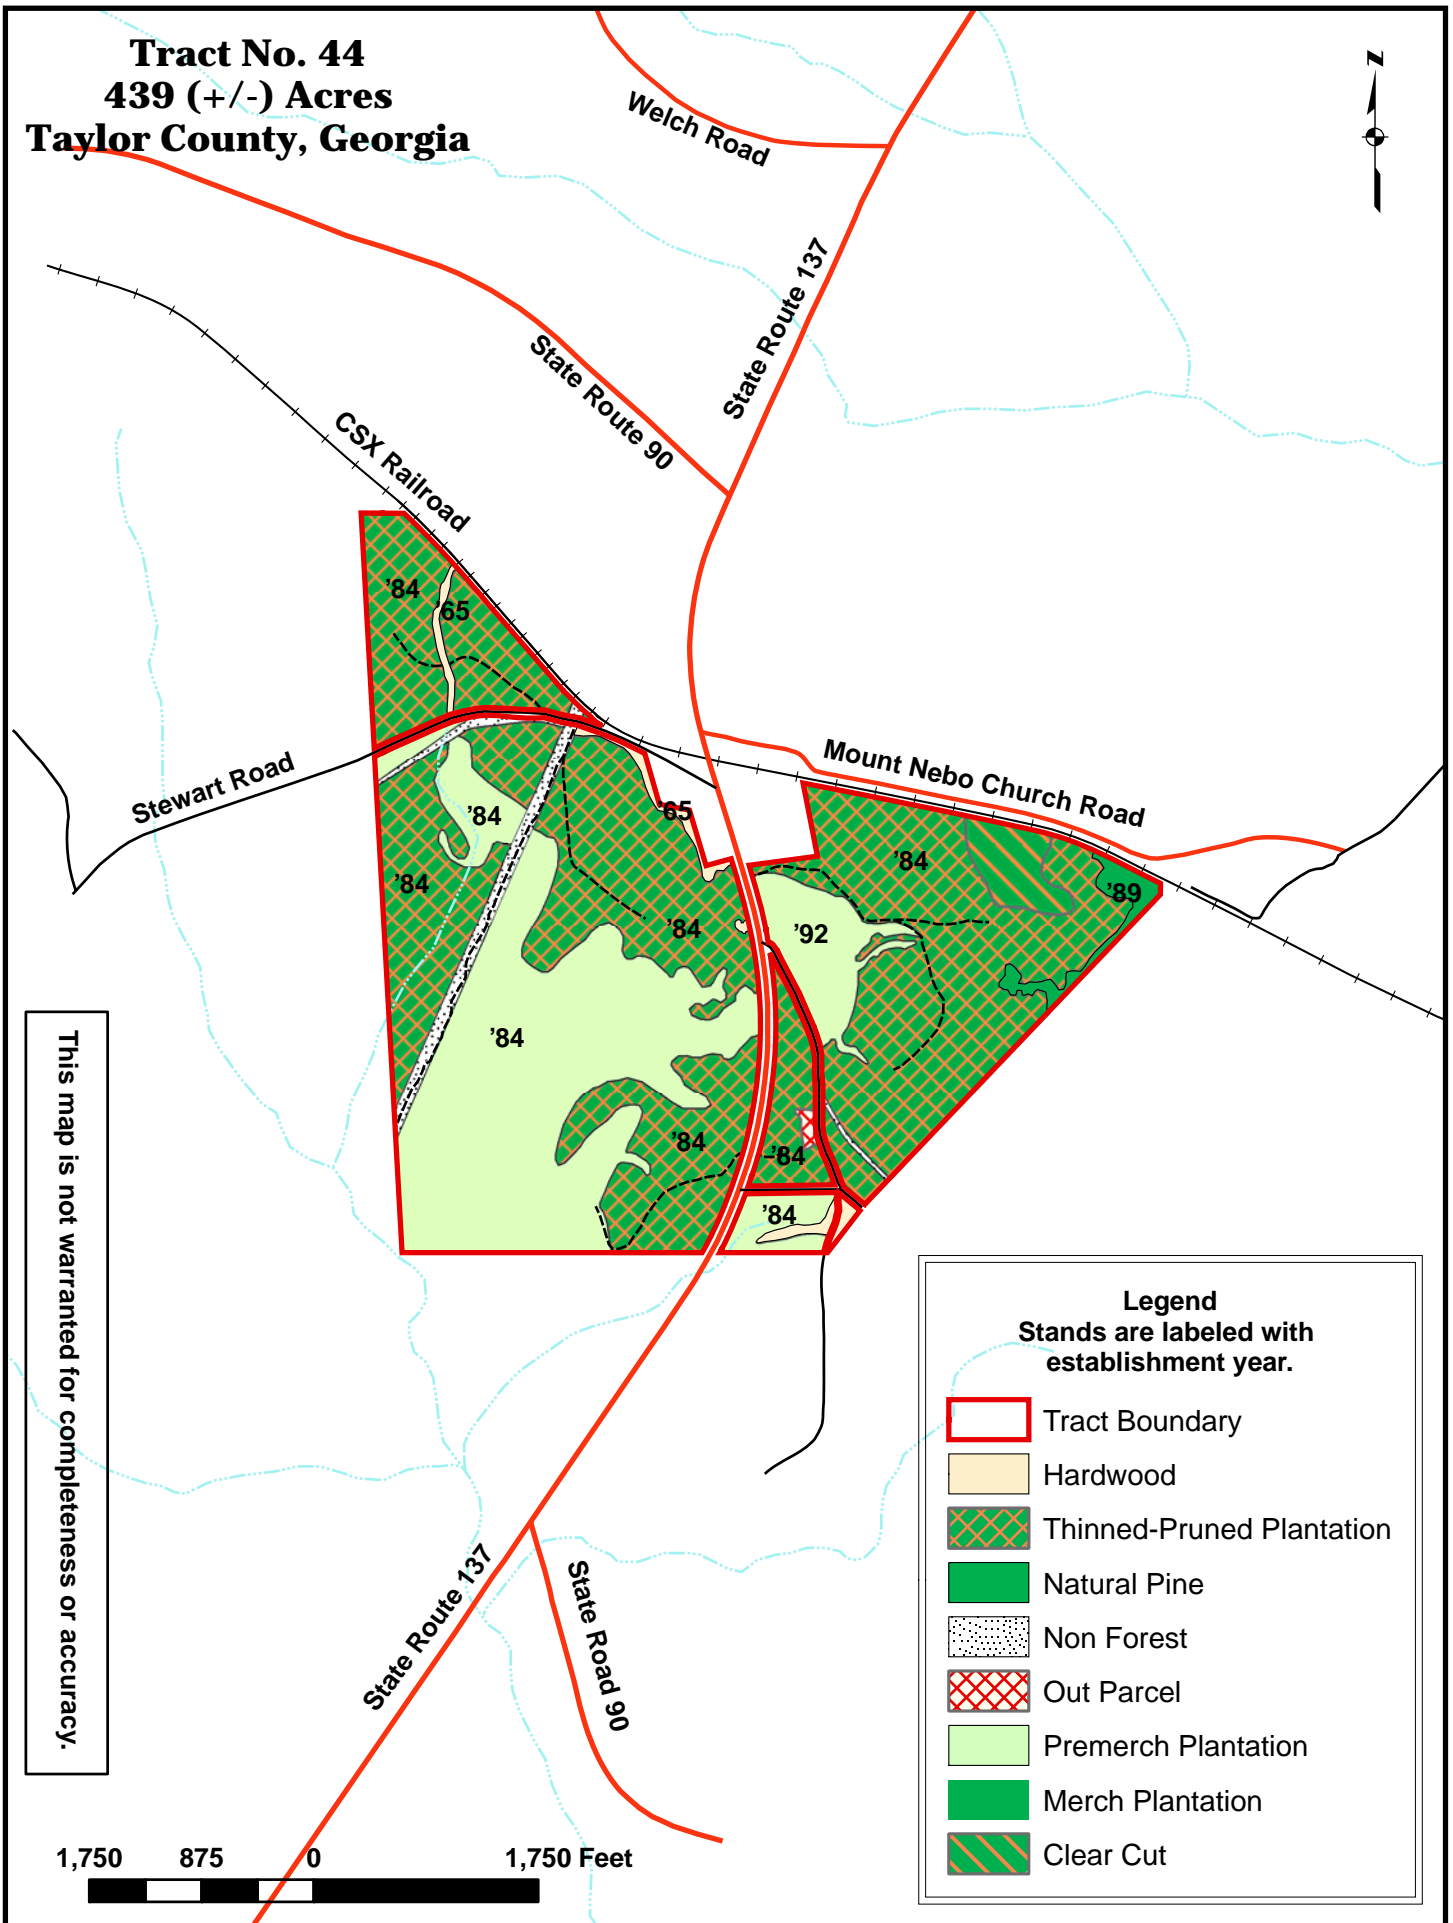

Tract No. 44
439 (+/-) Acres
Taylor County, Georgia

This map is not warranted for completeness or accuracy.

Legend
 Stands are labeled with establishment year.

- Tract Boundary
- Hardwood
- Thinned-Pruned Plantation
- Natural Pine
- Non Forest
- Out Parcel
- Premerch Plantation
- Merch Plantation
- Clear Cut