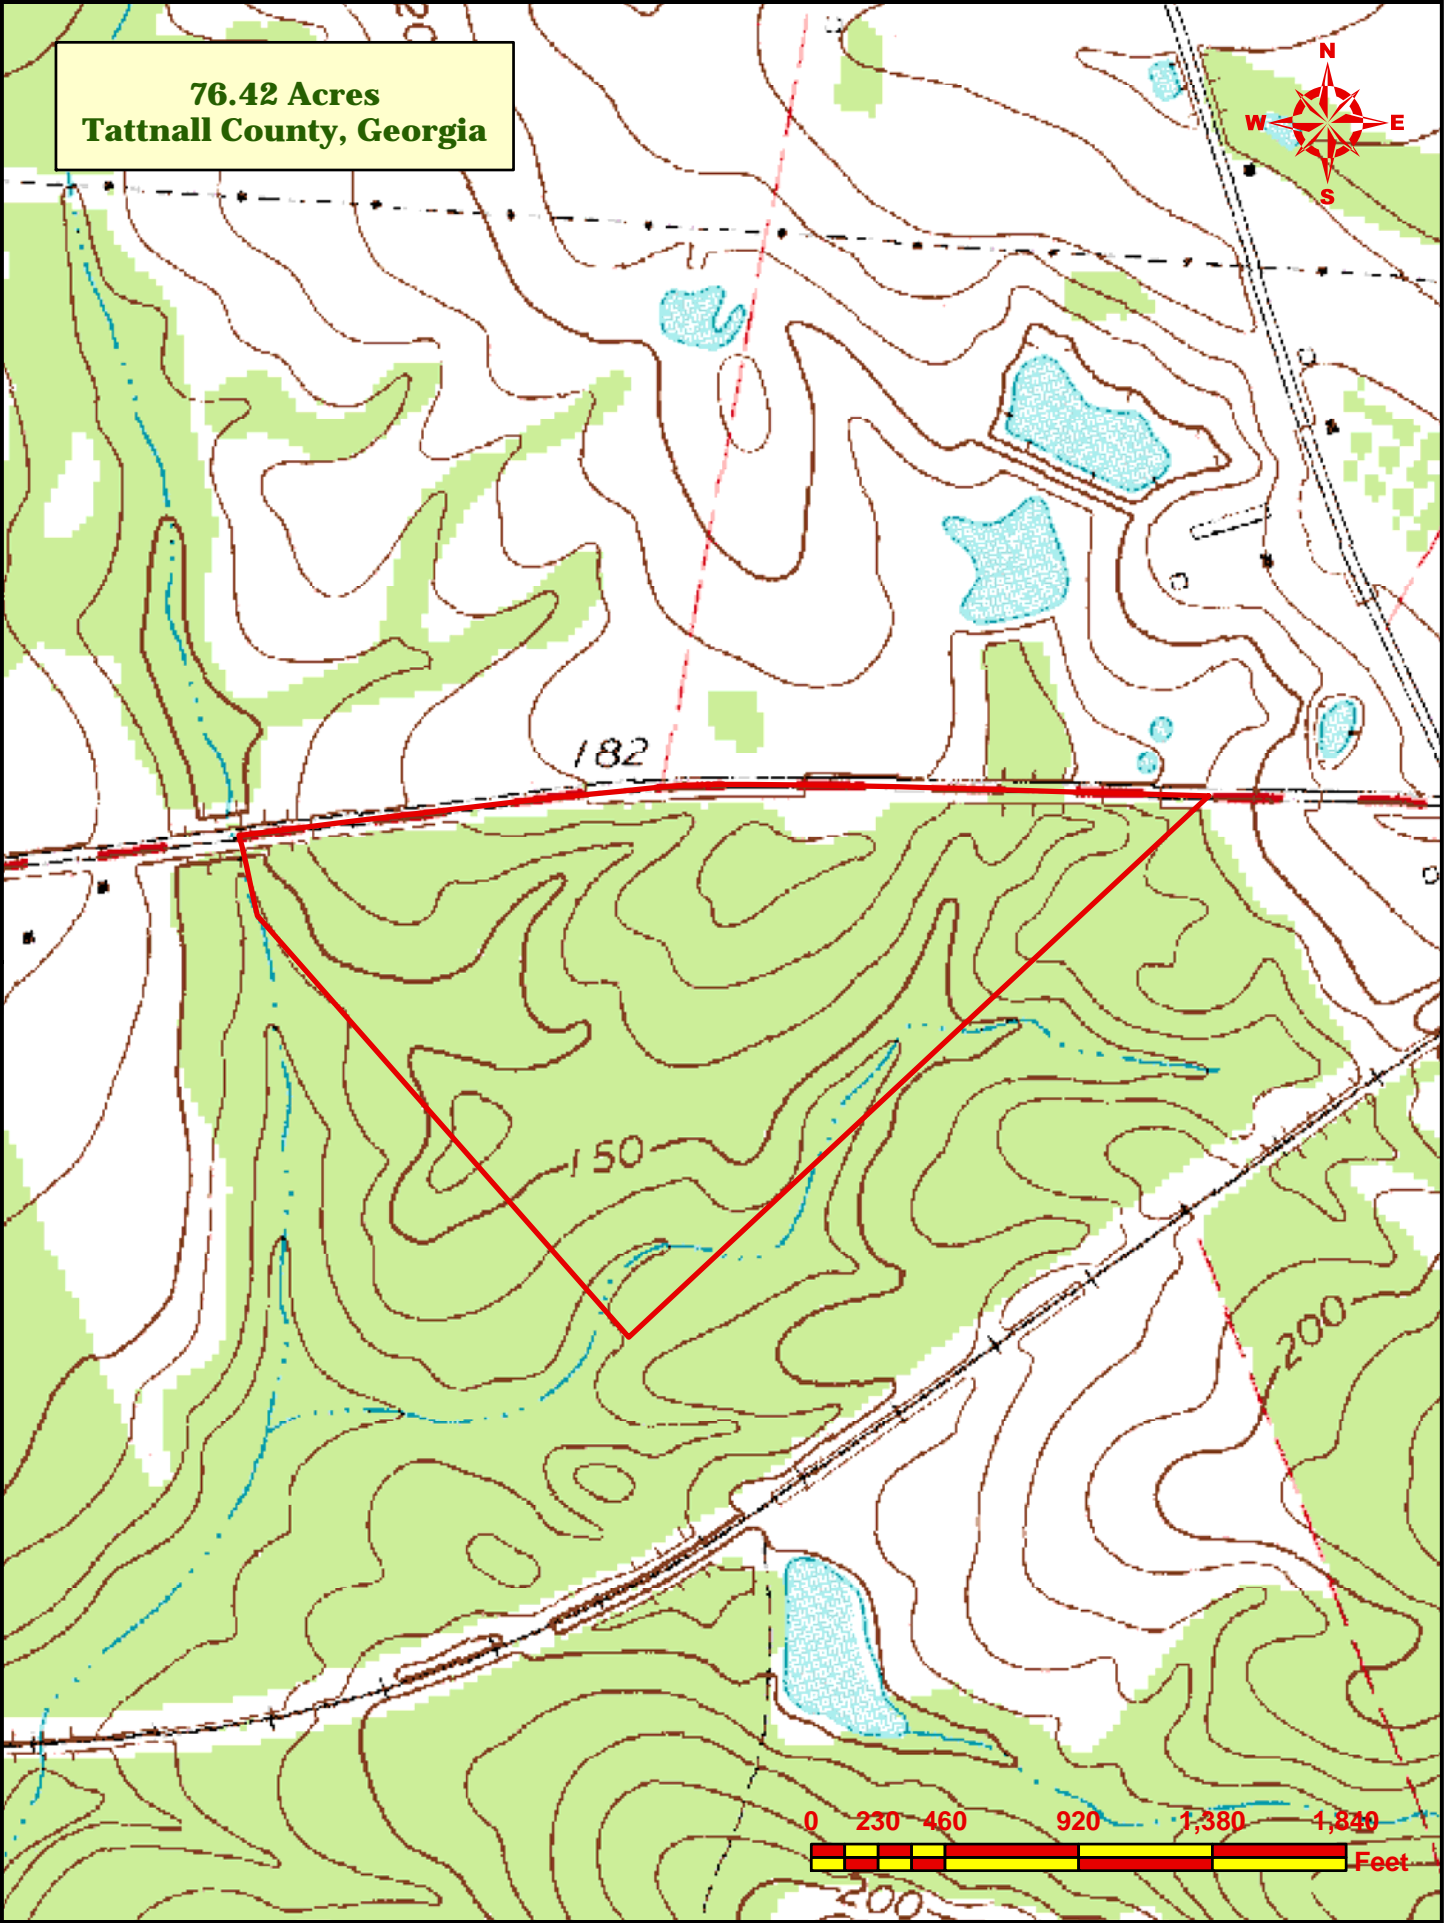

**76.42 Acres**  
**Tattnall County, Georgia**

0 230 460 920 1,380 1,840 Feet