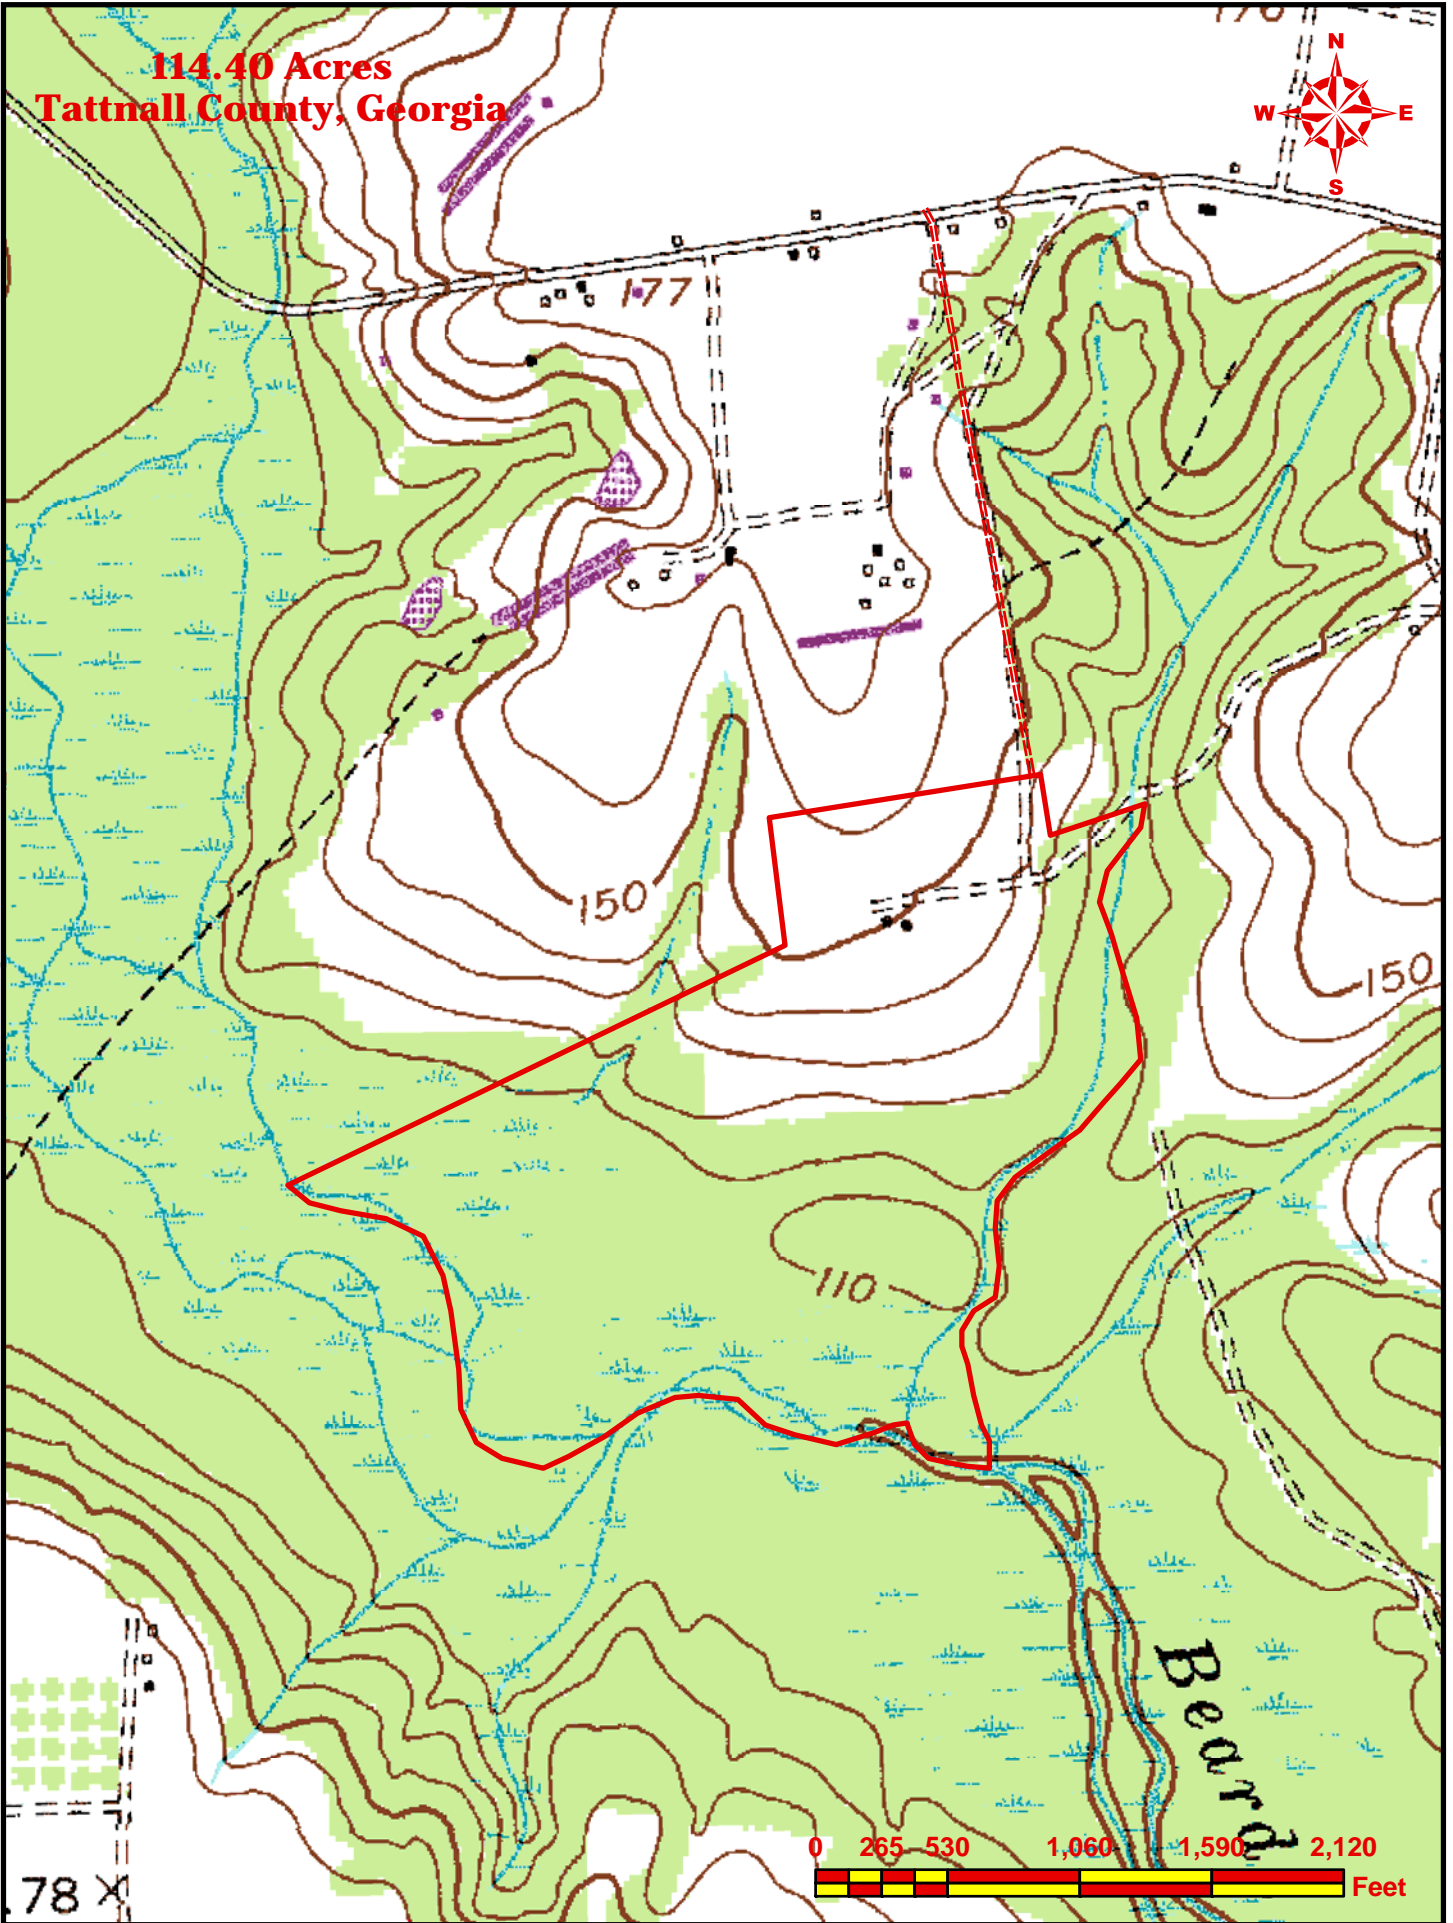

**114.40 Acres
Tattall County, Georgia**

78 X

0 265 530 1,060 1,590 2,120 Feet